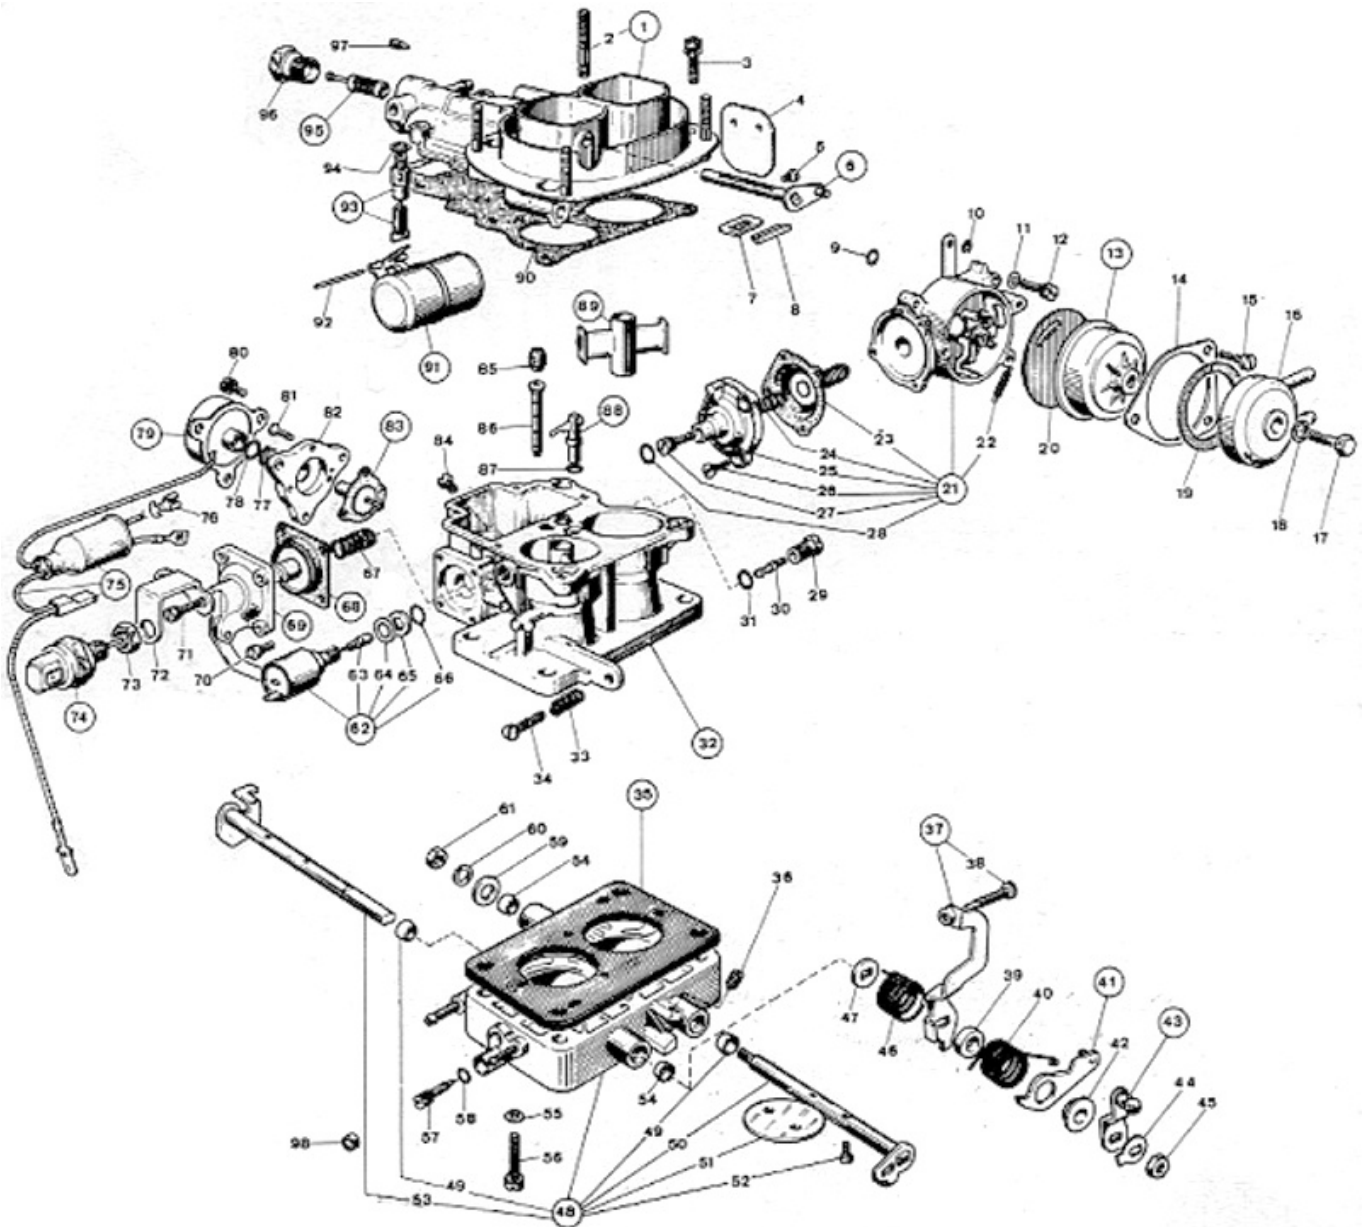

CarbDeal
Selling carburetor parts since 2005

WEBER 36 ADL 1/250 - exploded view

<https://www.carbparts.eu>

Prices and product availability are subject to change

CarbDeal
Selling carburetor parts since 2005

WEBER 36 ADL 1/250 - Parts list