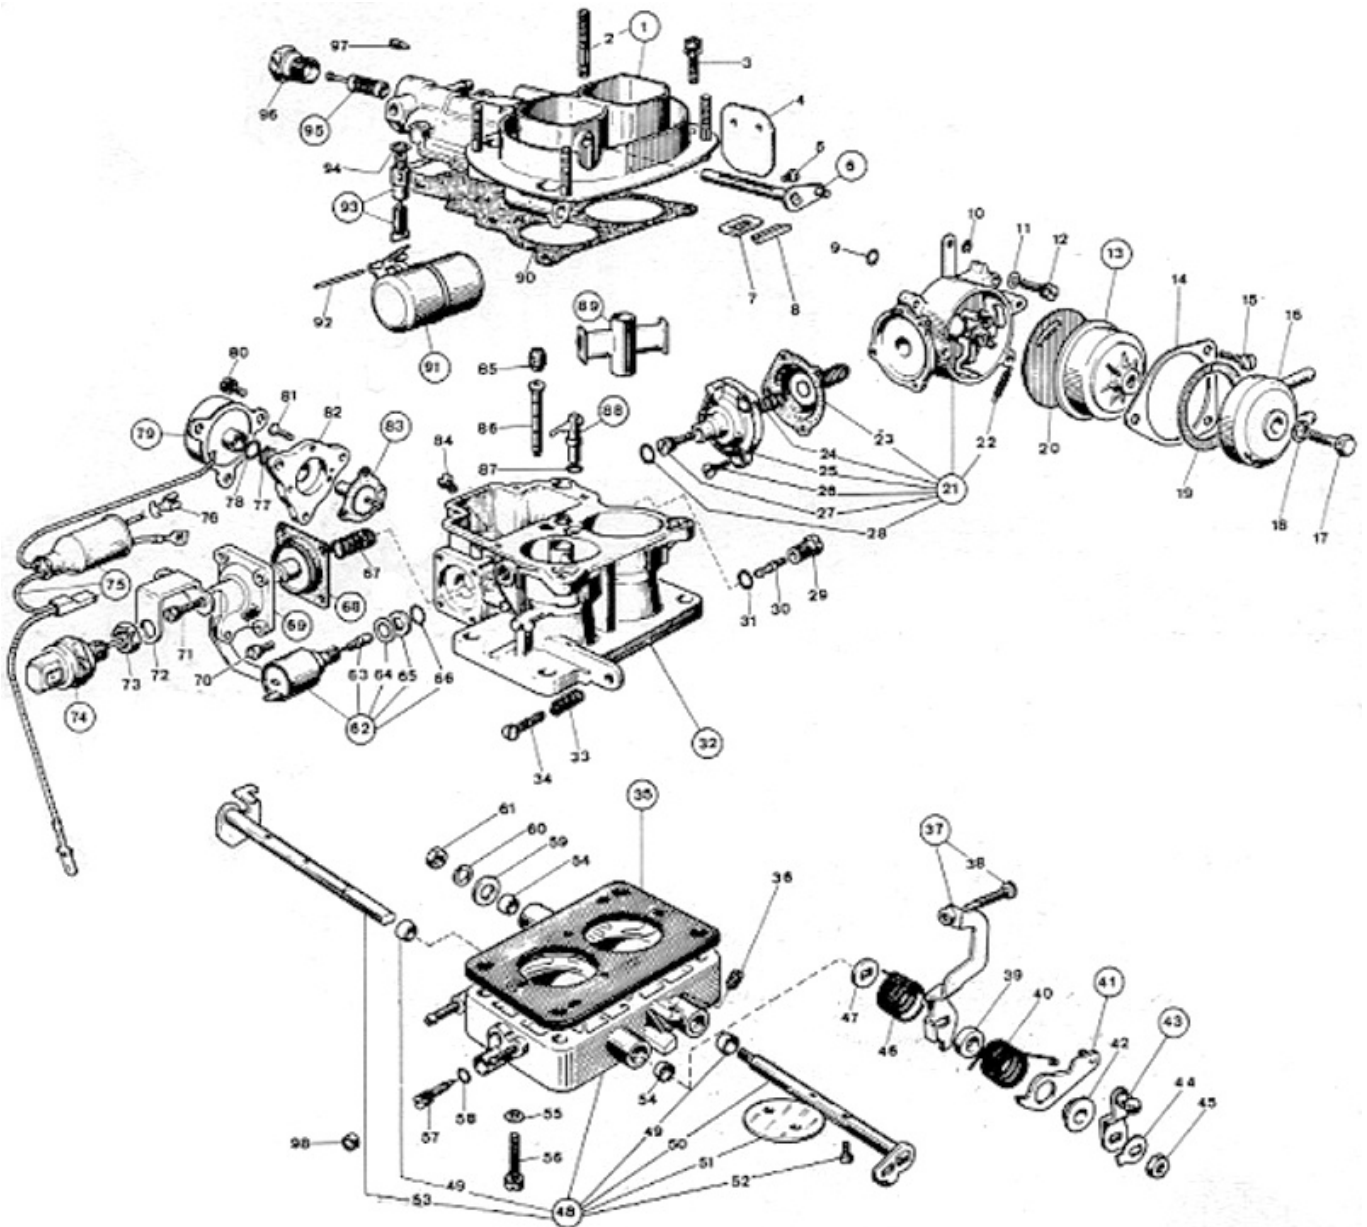

CarbDeal
Selling carburetor parts since 2005

WEBER 36 ADL 1/250 - exploded view

<https://www.carbparts.eu>

Prices and product availability are subject to change

CarbDeal
Selling carburetor parts since 2005

WEBER 36 ADL 1/250 - Parts list