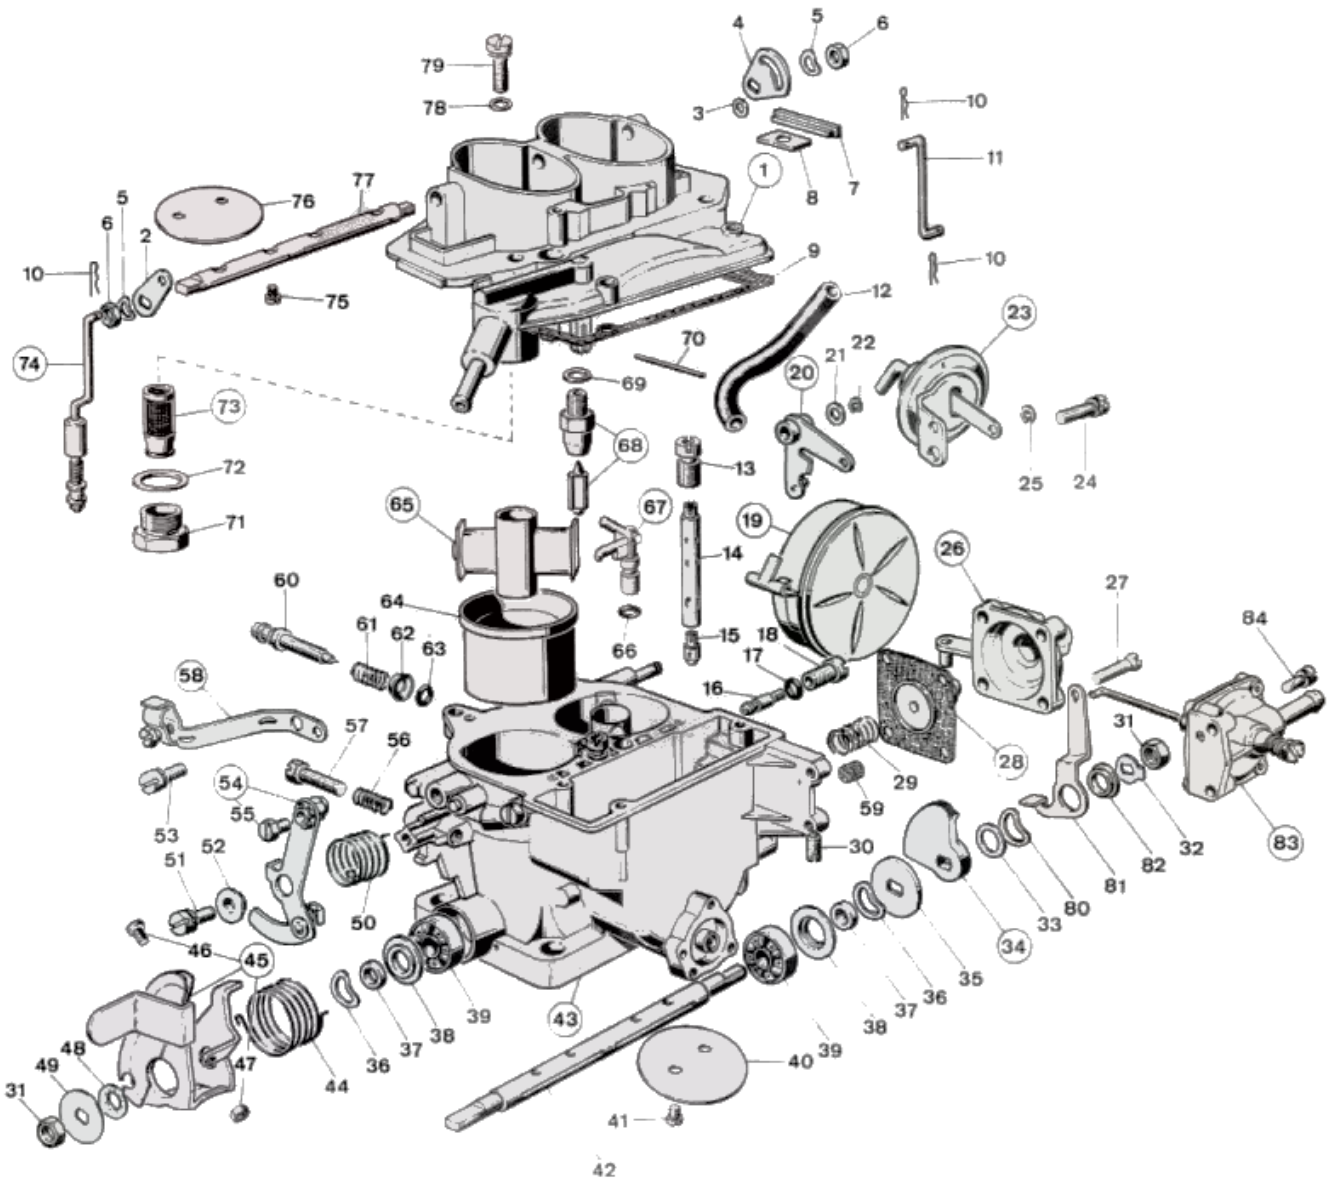

WEBER 36 DCNVA 6 - exploded view

<https://www.carbparts.eu>

Prices and product availability are subject to change

CarbDeal
Selling carburetor parts since 2005

WEBER 36 DCNVA 6 - Parts list

No	Part No	Price	Pcs	Description	No	Part No	Price	Pcs	Description
1	31716.273	$ 0	1	Carburetor top cover	43		$ 0	1	Carburettor body
2	45025.172	$ 0	1	Choke Lever	44	47610.126	$ 0	1	Lever return spring
3	55510.080	$ 0	1	Spring Washer	45	45048.052	$ 0	1	Throttle control lever
4	45129.014	$ 0	1	Lever	46	64595.009	$ 0	1	— Screw
5	55530.008	$ 4.3	2	Spring Ring	47	34715.006	$ 0	1	— Cold Start Nut
6	34715.006	$ 0	2	— Cold Start Nut	48	55535.004	$ 0	1	Wave Washer
7	61070.002	$ 3.5	2	Dust seal plug	49	55555.048	$ 0	1	Shaft Spacer
8	52135.010	$ 3.5	2	Dust seal plate	50	47610.099	$ 0	1	Lever return spring
9	41705.051	$ 0	1	Top Cover Gasket	51	64700.012	$ 3.3	1	Lever Fixing Screw
10	32610.003	$ 1.7	3	Spilt pin	52	12775.057	$ 0	1	Bushing
11	61280.117	$ 0	1	Choke Control Rod	53	64700.012	$ 3.3	1	Lever Fixing Screw
12	61400.009	$ 0	1	Pneumatic pump connecting pipe	54	45202.115	$ 0	1	Choke Lever
13	77501.175	$ 8.6	2	Air Correction Jet	55	64615.004	$ 0	1	- Screw securing wire
14	61450.232	$ 0	2	Emulsion Tube	56	47600.007	$ 2.6	1	Idle Mixture Screw Spring
15	73405.132	$ 0	2	Main Jet	57	64625.025	$ 0	1	Throttle Stop Screw
16	74405.040	$ 3.5	2	Idle Jet	58	58702.040	$ 0	1	Choke Cable Bracket
17	41565.002	$ 0.5	2	O-Ring For Idle Jet Holder	59	37000.024	$ 0	1	Filter Gauze
18	52570.006	$ 7.4	2	Idle Jet Holder	60	64750.073	$ 0	2	Idle Mixture Screw
19	41015.015	$ 124	1	Float	61	47600.007	$ 2.6	2	Idle Mixture Screw Spring
20	45069.041	$ 0	1	Lever	62	58000.006	$ 2.2	2	Throttle Stop Screw O Ring Cap
21	55510.034	$ 0.5	1	Spring Washer	63	41565.002	$ 0.5	2	O-Ring For Idle Jet Holder
22	10140.502	$ 2.5	1	Locking Ring	64	72107.280	$ 0	2	Choke tube
23	57804.180	$ 0	1	Dispositivo sgoltamento	65	70503.450	$ 0	2	Auxiliary venturi
24	64700.012	$ 3.3	1	Lever Fixing Screw	66	41565.001	$ 0	1	Pump Jet 'O' Ring
25	10140.501	$ 1.9	1	Locking Ring	67	76409.050	$ 0	1	Pump jet
26	32486.058	$ 0	1	Accelerator Pump Cover	68	79503.175	$ 8.6	1	Float valve
27	64565.001	$ 0	4	Screw	69	83102.070	$ 1.9	1	Gasket for Needle Valve
28	47407.050	$ 9.5	1	Pump diaphragm	70	52000.010	$ 2.2	1	Float Fulcrum Pin
29	47600.107	$ 7.5	1	Pump Spring	71	61002.010	$ 7.4	1	Fuel Filter Cover
30	64595.016	$ 0	1	Diaphragm Adjusting Screw	72	41540.012	$ 0	1	Fuel Filter Gasket
31	34710.003	$ 1.2	2	Throttle Spindle Nut	73	37022.002	$ 4.4	1	Filter element
32	55520.004	$ 1.2	1	Throttle Shaft Lock Washer	74	61287.056	$ 0	1	Choke rod
33	55510.010	$ 0	1	Spacer	75	64525.003	$ 0	4	Choke plate fixing screw
34	14852.042	$ 0	1	Pump Cam	76	64005.052	$ 0	2	Choke throttle valve
35	55555.010	$ 2	1	Washer For Shaft	77	10005.225	$ 0	1	Choke shaft
36	55530.010	$ 0	2	Wavy Washer	78	55510.034	$ 0.5	5	Spring Washer
37	12750.053	$ 0	2	Shaft Distance Piece	79	64700.005	$ 0.6	5	Top Cover Fixing Screw
38	58000.017	$ 0	2	Spring Retaining Cover	80	55530.002	$ 3.6	1	Wavy Washer
39	32650.001	$ 3.9	2	Throttle Shaft Bearing	81	45032.186	$ 0	1	Fast Idle Control Lever
40	64005.014	$ 19.7	2	Throttle Valve	82	12775.042	$ 0	1	Bushing
41	64520.045	$ 0	4	Throttle Plate Screw	83	31800.063	$ 0	1	Capsula minimo accelerato
42	10005.237	$ 0	1	Throttle Shaft	84	64700.010	$ 0	2	Fixing Screw

<https://www.carbparts.eu>

Prices and product availability are subject to change