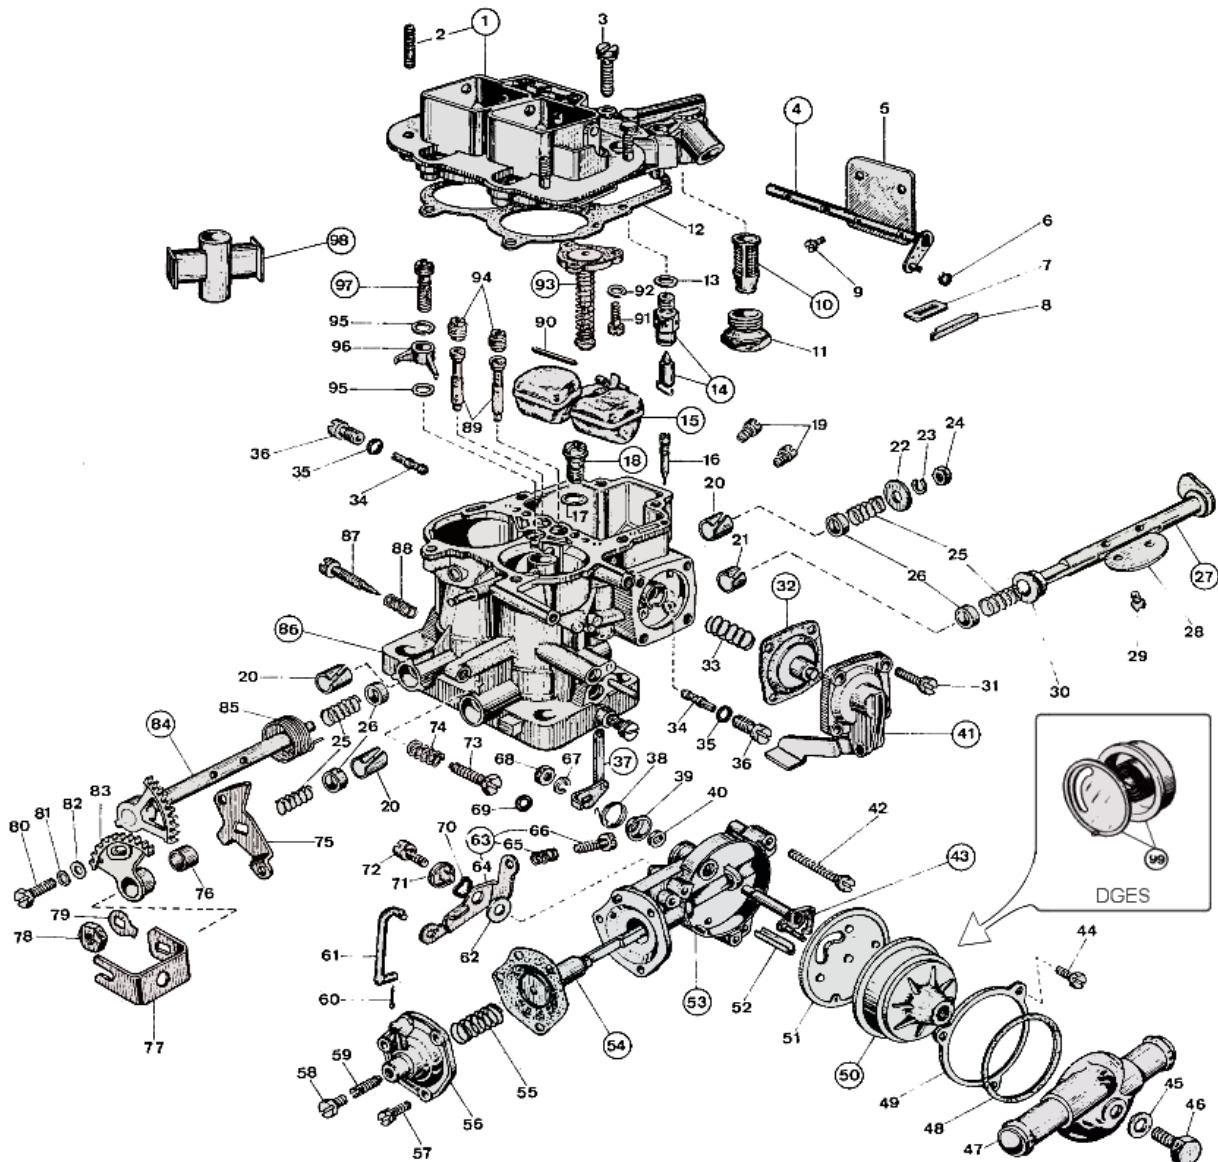

WEBER 38 DGAS/DGES

Exploded view

<https://www.carbparts.eu>

Los precios y la disponibilidad de los productos están sujetos a cambios

WEBER 38 DGAS/DGES

Lista de partes

No	Parte No	Precio	Pcs	Descripción
1	Not Serviced	-	1	Carburetor Cover Assy.
2	64955.002	$ 8.6	4	Stud Bolt
3	64700.001	-	6	Carb Cover Fixing
4	10020.221	$ 28.9	1	Choke Shaft & Lever Assy.
5	64010.007	$ 11.3	2	Starting Throttle Valve
6	10140.501	$ 1.8	1	Spring Ring
7	52135.018	$ 3.4	1	Dust Seal Plate
8	61070.002	$ 3.4	1	Dust Seal Plug
9	64525.003	-	4	Choke Plate Fixing Screw
10	37022.010	$ 5.9	1	Strainer Assy.
11	61002.018	$ 11.3	1	Strainer Inspection Plug
12	41705.040	$ 3.8	1	Carb Cover Gasket
13	83102.070	-	1	Needle Valve Gasket
14	79519	-	1	Needle Valve Assy.
15	41030.019	$ 52	1	Float Assy.
16	64900.001	$ 11.3	1	Pump Discharge Blanking Needle
17	41530.013	-	1	Power Valve Gasket
18	64235.016	$ 18.8	1	Power Valve Assembly
19	73801	$ 4	2	Main Jet
20	52130.010	$ 4.9	3	Plate For Shafts
21	52130.011	$ 6.6	1	Plate For Shafts
22	55510.081	$ 2.3	1	Washer For Secondary Shaft
23	55525.001	-	1	Spring Washer
24	34705.001	-	1	Secondary Shaft Fixing Nut
25	47600.027	$ 4.9	4	Bush Retaining Spring
26	12750.085	$ 4.3	4	Bushing For Shafts
27	10015.270	-	1	Primary Main Shaft Assembly
28	64005.015	-	1	Throttle Valve
29	64520.027	-	4	Throttle Valve fixing Screw
30	12765.047	-	4	Spacer
31	64700.006	-	1	Pump Cover Screw
32	47407.249	$ 11.3	1	Accelerator Pump Diaphragm Assy.
33	47600.107	$ 9.4	1	Pump Loading Spring
34	74403	$ 3.8	2	Idling Jet
35	41565.002	-	2	Gasket For Idling Jet Holder
36	52570.006	$ 7.3	2	Idling Jet Holder
37	45034.090	$ 17.7	1	Choke Control Lever Assembly
38	47610.080	$ 13.2	1	Spring For Fast Idle Cam
39	58000.018	$ 13.2	1	Spring Retaining Cover
40	55555.029	$ 8.6	1	Washer For Shaft
41	32486.076	-	1	Accel. Pump Cover Assy.
42	64700.008	$ 6.5	3	Choke Fixing Screw
43	10085.033	$ 17.7	1	Auto Choke Shaft & Lever Assy
44	64615.005	-	1	Screw For Plate
45	41530.002	$ 2	1	Seal For Water Cover Fixing Screw
46	64610.014	$ 7.6	1	Water Cover Fixing Screw
47	32444.005	$ 65.1	1	Auto Choke Water Chamber
48	41555.001	-	1	Water Cover Gasket
49	52135.006	$ 5.6	1	Thermostat Assy Locking Ring
50	57804.139	$ 92.6	1	Auto Choke Thermostat Assy