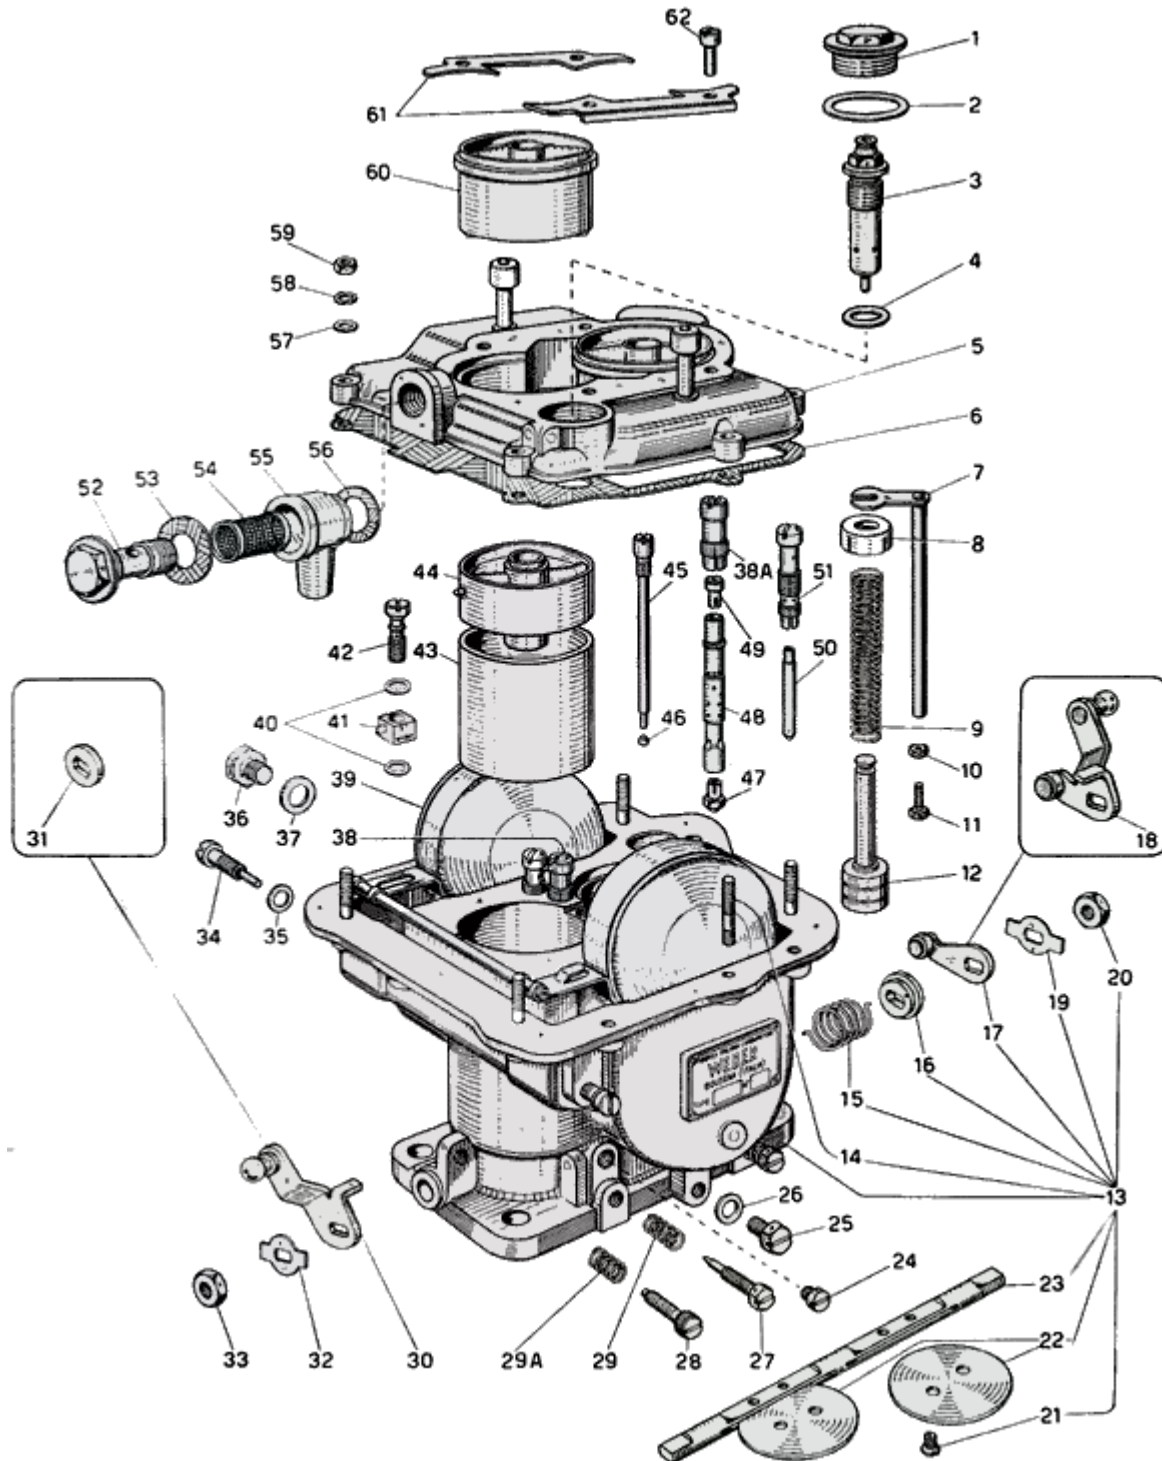

WEBER 40 DCM - exploded view

<https://www.carbparts.eu>

Prices and product availability are subject to change

CarbDeal
Selling carburetor parts since 2005

WEBER 40 DCM - Parts list

No	Part No	Price	Pcs	Description	No	Part No	Price	Pcs	Description
1	TS 715	£ 0	1	Needle valve seat inspection tap	32	2464	£ 1.3	1	Lock washer
2	G 97	£ 0	1	Gasket, needle valve inspection tap	33	865	£ 0	1	Fixing nut
3	TS 1407a	£ 0	1	Needle valva seat	34	TS 829	£ 0	2	Float fulcrum screw
4	233	£ 0	1	Gasket for needle valve seat	35	352	£ 0	2	Gasket for float fulcrum screws
5	3291a	£ 0	1	Carburetor cover	36	5379	£ 0	1	Fuel level inspection plug
6	TS 504	£ 0	1	Retainer pump piston spring	37	5393	£ 0	1	Gasket for screw plug
6	TS 673	£ 0	1	Gasket for carburetor cover	38A	TS 868	£ 0	1	Emulsifying tube holder
7	5381a	£ 0	1	Pump control shaft	38	TS868	£ 0	1	Emulsifying tube holder
9	2880	£ 0	1	Pump piston spring	39	TS 877a	£ 0	1	Float
10	5383	£ 0	1	Nut for adjusting screw	40	1520	£ 0	2	Gasket, pump jet
11	5382	£ 0	1	Adjusting screw	41	3831	£ 0	1	Pump jet
12	TS 631	£ 0	1	Pump piston	42	TS 991a	£ 0	1	Pump delivery valve
13	TS 676a	£ 0	1	Carburetor body, complete including:	43	TS 866	£ 0	2	Choke
14	1366	£ 0	6	— Stud bolt securing carburetor cover	44	TS 837a	£ 0	2	Auxiliary Venturi
15	TS 549	£ 0	1	— Shaft return spring	45	TS 880	£ 0	1	Ball stop screw for intake valve
16	2167	£ 0	1	— Spring washer	46	757	£ 0	1	Ball pump intake valve
17	5387a	£ 0	1	— Pump control lever for right side carburetor	47	TS 195	£ 0	2	Main jet
18	5390a	£ 0	1	— Throttles and pump control lever for left side carburetor	48	TS 671	£ 0	2	Emulsifying tube
19	2464	£ 1.3	1	— Lock washer	49	969	£ 0	2	Emulsion tube air corrector jet
20	865	£ 0	1	— Fixing nut	50	TS 1007	£ 0	2	Idling jet
21	3718	£ 1	4	— Throttle fixing screw	51	TS 1157	£ 0	2	Idling jet holder
22	TS 555	£ 0	2	— Throttle	52	1682	£ 0	1	Screw securing fuel filter casing
23	TS 879	£ 0	1	- Throttle shaft	53	235	£ 0	1	Gasket for fuel filter casing
24	TS 625	£ 0	2	Transition holes inspection screw	54	241a	£ 0	1	Strainer
25	TS 877	£ 0	1	Float bowl exhaust screw plug	55	F 23	£ 0	1	Fuel filter casing
26	179	£ 0	1	Gasket for screw plug	56	236	£ 0	1	Gasket for fuel filter casing
27	TS 575	£ 0	2	Idling mixture adjusting screw	57	1356	£ 0	6	Washer for cover fixing screw
28	970	£ 0	1	Throttles adjusting screw	58	41	£ 0	6	Spring washer for carburetor cover fixing nut
29A	38	£ 0	1	Spring throttles adjusting screw	59	340	£ 0	6	Carburetor cover fixing nut
29	38	£ 0	2	Spring idling mixture adjusting screw	60	TS 874	£ 0	2	Auxiliary Venturi extension pipe
30	5285a	£ 0	1	Throttles control lever for right side carburetor	61	TS 878	£ 0	2	Plate securing extension pipes
31	4	£ 0	1	Distance washer for left side carburetor	62	TS 819	£ 0	4	Screw for securing plates