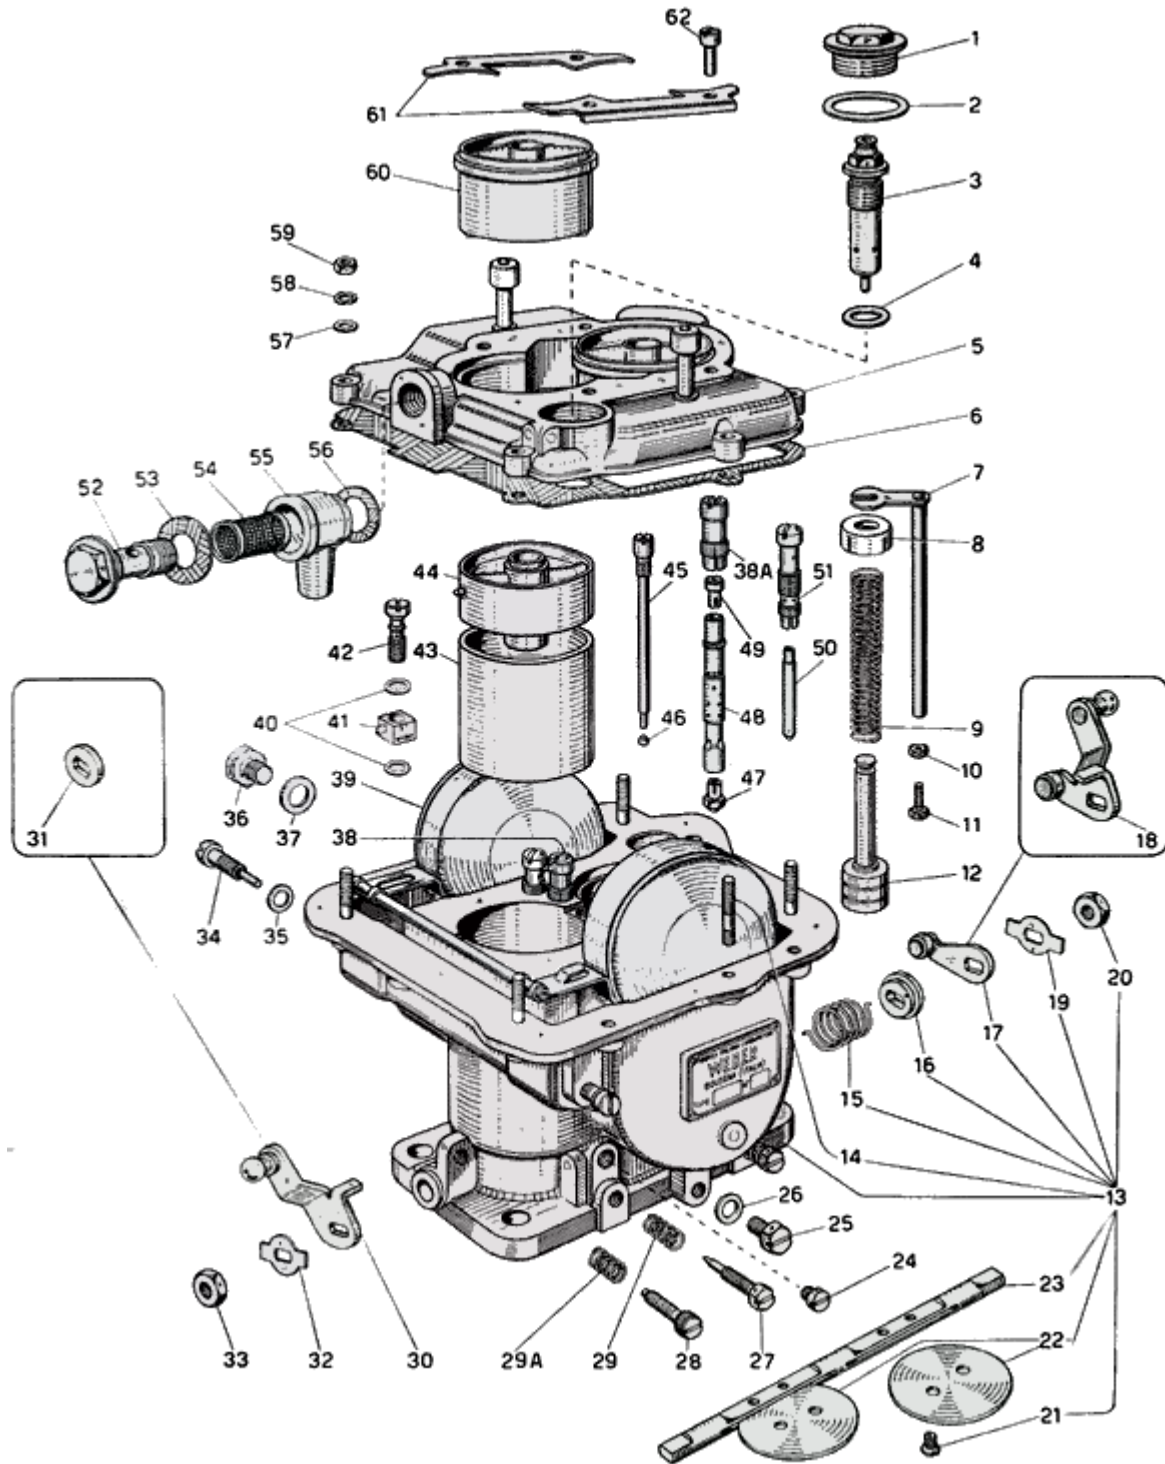

WEBER 40 DCM - exploded view

<https://www.carbparts.eu>

Prices and product availability are subject to change

CarbDeal
Selling carburetor parts since 2005

WEBER 40 DCM - Parts list

No	Part No	Price	Pcs	Description	No	Part No	Price	Pcs	Description
1	TS 715	$ 0	1	Needle valve seat inspection tap	32	2464	$ 1.8	1	Lock washer
2	G 97	$ 0	1	Gasket, needle valve inspection tap	33	865	$ 0	1	Fixing nut
3	TS 1407a	$ 0	1	Needle valva seat	34	TS 829	$ 0	2	Float fulcrum screw
4	233	$ 0	1	Gasket for needle valve seat	35	352	$ 0	2	Gasket for float fulcrum screws
5	3291a	$ 0	1	Carburetor cover	36	5379	$ 0	1	Fuel level inspection plug
6	TS 504	$ 0	1	Retainer pump piston spring	37	5393	$ 0	1	Gasket for screw plug
6	TS 673	$ 0	1	Gasket for carburetor cover	38A	TS 868	$ 0	1	Emulsifying tube holder
7	5381a	$ 0	1	Pump control shaft	38	TS868	$ 0	1	Emulsifying tube holder
9	2880	$ 0	1	Pump piston spring	39	TS 877a	$ 0	1	Float
10	5383	$ 0	1	Nut for adjusting screw	40	1520	$ 0	2	Gasket, pump jet
11	5382	$ 0	1	Adjusting screw	41	3831	$ 0	1	Pump jet
12	TS 631	$ 0	1	Pump piston	42	TS 991a	$ 0	1	Pump delivery valve
13	TS 676a	$ 0	1	Carburetor body, complete including:	43	TS 866	$ 0	2	Choke
14	1366	$ 0	6	— Stud bolt securing carburetor cover	44	TS 837a	$ 0	2	Auxiliary Venturi
15	TS 549	$ 0	1	— Shaft return spring	45	TS 880	$ 0	1	Ball stop screw for intake valve
16	2167	$ 0	1	— Spring washer	46	757	$ 0	1	Ball pump intake valve
17	5387a	$ 0	1	— Pump control lever for right side carburetor	47	TS 195	$ 0	2	Main jet
18	5390a	$ 0	1	— Throttles and pump control lever for left side carburetor	48	TS 671	$ 0	2	Emulsifying tube
19	2464	$ 1.8	1	— Lock washer	49	969	$ 0	2	Emulsion tube air corrector jet
20	865	$ 0	1	— Fixing nut	50	TS 1007	$ 0	2	Idling jet
21	3718	$ 1.4	4	— Throttle fixing screw	51	TS 1157	$ 0	2	Idling jet holder
22	TS 555	$ 0	2	— Throttle	52	1682	$ 0	1	Screw securing fuel filter casing
23	TS 879	$ 0	1	- Throttle shaft	53	235	$ 0	1	Gasket for fuel filter casing
24	TS 625	$ 0	2	Transition holes inspection screw	54	241a	$ 0	1	Strainer
25	TS 877	$ 0	1	Float bowl exhaust screw plug	55	F 23	$ 0	1	Fuel filter casing
26	179	$ 0	1	Gasket for screw plug	56	236	$ 0	1	Gasket for fuel filter casing
27	TS 575	$ 0	2	Idling mixture adjusting screw	57	1356	$ 0	6	Washer for cover fixing screw
28	970	$ 0	1	Throttles adjusting screw	58	41	$ 0	6	Spring washer for carburetor cover fixing nut
29A	38	$ 0	1	Spring throttles adjusting screw	59	340	$ 0	6	Carburetor cover fixing nut
29	38	$ 0	2	Spring idling mixture adjusting screw	60	TS 874	$ 0	2	Auxiliary Venturi extension pipe
30	5285a	$ 0	1	Throttles control lever for right side carburetor	61	TS 878	$ 0	2	Plate securing extension pipes
31	4	$ 0	1	Distance washer for left side carburetor	62	TS 819	$ 0	4	Screw for securing plates

<https://www.carbparts.eu>

Prices and product availability are subject to change