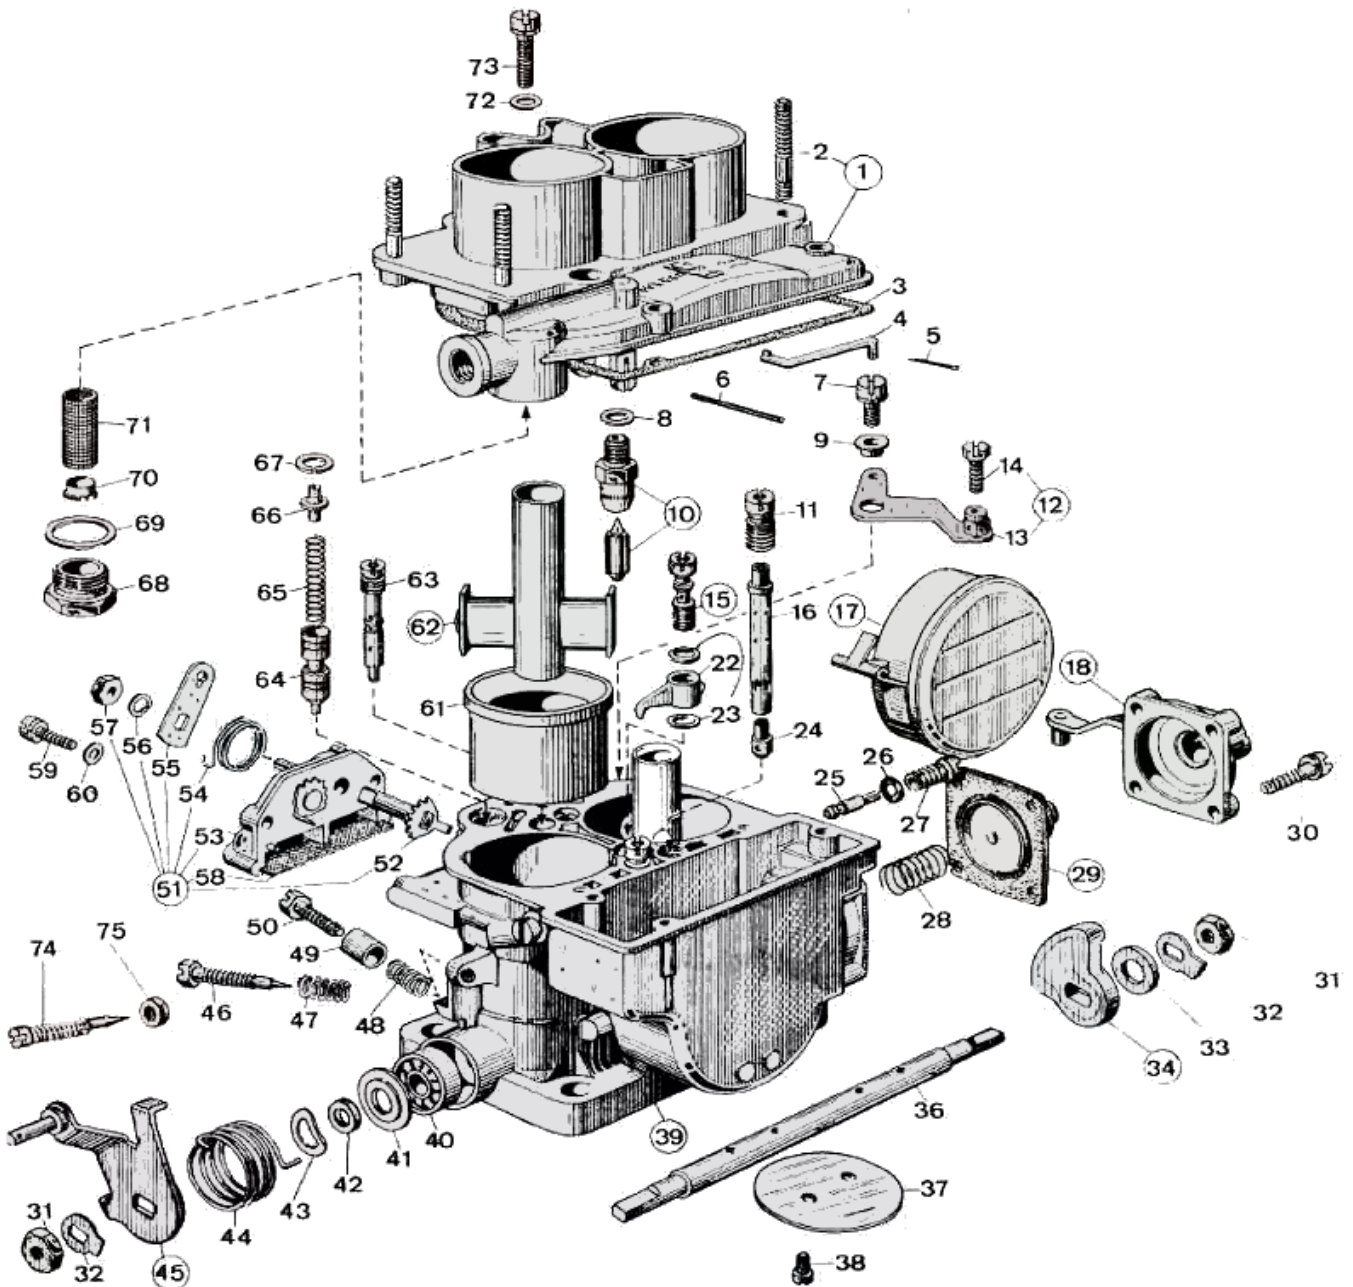

WEBER 40 DCNF - exploded view

<https://www.carbparts.eu>

Prices and product availability are subject to change

CarbDeal
Selling carburetor parts since 2005

WEBER 40 DCNF - Parts list

No	Part No	Price	Pcs	Description	No	Part No	Price	Pcs	Description
	92.1637.05	£ 0	1	Repair Kit- 5 Bolt Top	39		£ 0	1	Carburetor Body
	92.1094.05	£ 0	1	Repair Kit- 4 Bolt Top	40	32650.001	£ 2.8	2	Roller Bearing
	92.0120.05	£ 0	1	Gasket Kit- 5 Bolt Top	41	58000.017	£ 0	2	Bearing Cover
	92.0077.05	£ 0	1	Gasket Kit- 4 Bolt Top	42	12750.053	£ 0	2	Spacer Bush
1	31716.082	£ 0	1	Carburetor Top Cover	43	55530.010	£ 0	2	O ring
2	64955.007	£ 10.1	4	Stud	44	47610.078	£ 4.9	1	Throttle Return Spring
3	41705.029	£ 7.1	1	Top Cover Gasket	45	45041.049	£ 45.3	1	Throttle control Lever
4	61280.056	£ 0	1	Choke Control Rod	46	64755.007	£ 6.6	2	Idle Mixture Screw
5	32610.006	£ 0	1	Split Pin	47	47600.007	£ 1.9	2	Idle Mixture Screw Spring
6	52000.010	£ 1.6	1	Float Spindle	48	47600.007	£ 1.9	2	Throttle Stop Screw Ring
7	64700.012	£ 2.4	1	Screw	49	12785.013	£ 0	1	Throttle Stop Screw Spacer
8	41535.015	£ 0	1	Needle Valve O Ring	50	64625.014	£ 0	1	Throttle Stop Screw
9	12775.010	£ 7.5	1	Bush	51	32556.017	£ 55.4	1	Starter Cover
10	79514.175	£ 6.9	1	Needle Valve	52	10085.009	£ 0	1	Choke Control Shaft
11	77501.220	£ 4.3	2	Air Corrector Jet	53	32556.016	£ 0	1	Cover
12	45096.020	£ 0	1	Choke Control Lever	54	47610.043	£ 4.3	1	Return Spring
13	45096.019	£ 0	1	Lever	55	45025.089	£ 0	1	Choke Lever
14	64615.004	£ 0	1	Screw	56	55525.010	£ 0.4	1	Spring Washer
15	64290.014	£ 14.1	1	Pump Demand Valve	57	34715.010	£ 0	1	Nut
16	61450.224	£ 17.8	2	Emulsion Tube	58	37000.016	£ 3.3	1	Filter Gauze
17	41015.005	£ 47.1	1	Float	59	64700.004	£ 1.7	2	Choke Cover Screw
18	32486.041	£ 0	1	Pump Cover	60	55510.038	£ 0	2	Washer
22	76215.045	£ 8	1	Pump Jet	61	72129.320	£ 17.6	2	Venturi (Choke Tube)
23	41530.012	£ 0	2	Pump Jet Gasket	62	71107.450	£ 0	2	Auxiliary Venturi
24	73405.125	£ 2.9	2	Main Jet	63	75605.075	£ 8.7	2	Starter Jet
25	74405.050	£ 2.5	2	Idle Jet	64	64330.008	£ 23.5	2	Starter Valve
26	41565.002	£ 0.4	2	Idle Jet O Ring	65	47600.139	£ 2.5	2	Starter Valve Spring
27	52570.006	£ 5.4	2	Idle Jet Holder	66	12775.024	£ 2.5	2	Spring Guide
28	47600.107	£ 5.4	1	Pump Spring	67	10140.002	£ 2.5	2	Spring Clip
29	47407.050	£ 6.9	1	Pump Diaphragm	68	61002.010	£ 5.4	1	Fuel Filter Inspection Cover
30	64700.006	£ 0	4	Pump Cover Screw	69	41530.024	£ 0.2	1	Fuel Filter cover Gasket
31	34710.003	£ 0.9	2	Throttle Shaft Nut	70	61060.001	£ 0	1	Filter Washer
32	55520.004	£ 0.9	2	Lock Washer	71	37020.002	£ 4.3	1	Fuel Filter
33	12750.032	£ 0	1	Bushing	72	55510.034	£ 0.4	4	Washer
34	14852.011	£ 17.3	1	Pump Cam	73	64700.005	£ 0.4	4	Top Cover Screw
36	10005.211	£ 73.8	1	Throttle Shaft	74	64750.002	£ 5.4	2	Air By-Pass Screw
37	64005.020	£ 0	2	Throttle Valve	75	34705.001	£ 0.7	2	Air By-Pass Screw Locking Nut
38	64520.027	£ 0.5	4	Throttle Valve Screw					

<https://www.carbparts.eu>

Prices and product availability are subject to change