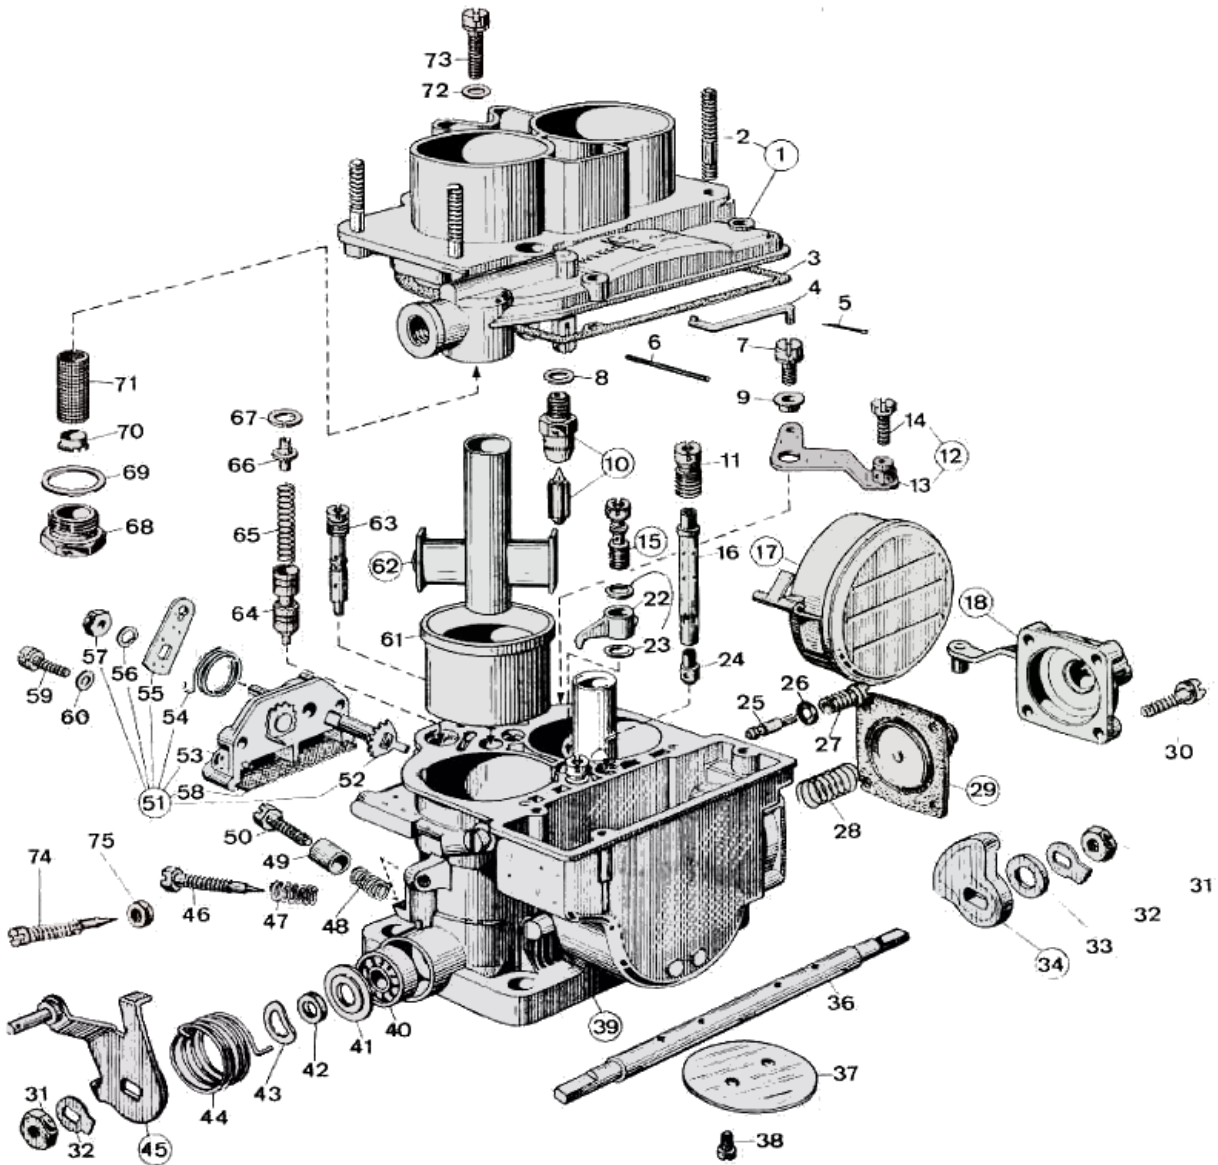

WEBER 40 DCNF

Exploded view

<https://www.carbparts.eu>

Prices and product availability are subject to change

WEBER 40 DCNF

List of parts

No	Part No	Price	Pcs	Description
	92.0120.05	\$ 0	1	Gasket Kit- 5 Bolt Top
	92.1637.05	\$ 0	1	Repair Kit- 5 Bolt Top
	92.0077.05	\$ 0	1	Gasket Kit- 4 Bolt Top
	92.1094.05	\$ 0	1	Repair Kit- 4 Bolt Top
1	31716.082	\$ 0	1	Carburetor Top Cover
2	64955.007	\$ 12.8	4	Stud
3	41705.029	\$ 9	1	Top Cover Gasket
4	61280.056	\$ 0	1	Choke Control Rod
5	32610.006	\$ 0	1	Split Pin
6	52000.010	\$ 2.1	1	Float Spindle
7	64700.012	\$ 3.1	1	Screw
8	41535.015	\$ 0.3	1	Needle Valve O Ring
9	12775.010	\$ 9.6	1	Bush
10	79514.175	\$ 8.3	1	Needle Valve
11	77501.220	\$ 6.1	2	Air Corrector Jet
12	45096.020	\$ 0	1	Choke Control Lever
13	45096.019	\$ 0	1	Lever
14	64615.004	\$ 0	1	Screw
15	64290.014	\$ 21.4	1	Pump Demand Valve
16	61450.224	\$ 28.9	2	Emulsion Tube
17	41015.005	\$ 85.8	1	Float
18	32486.041	\$ 0	1	Pump Cover
22	76215.045	\$ 12.4	1	Pump Jet
23	41530.012	\$ 0	2	Pump Jet Gasket
24	73405.125	\$ 5.8	2	Main Jet
25	74405.050	\$ 3.6	2	Idle Jet
26	41565.002	\$ 0.4	2	Idle Jet O Ring
27	52570.006	\$ 7	2	Idle Jet Holder
28	47600.107	\$ 9.9	1	Pump Spring
29	47407.050	\$ 12.5	1	Pump Diaphragm
30	64700.006	\$ 0	4	Pump Cover Screw
31	34710.003	\$ 1.1	2	Throttle Shaft Nut
32	55520.004	\$ 1.1	2	Lock Washer
33	12750.032	\$ 0	1	Bushing
34	14852.011	\$ 22.6	1	Pump Cam
36	10005.211	\$ 93.7	1	Throttle Shaft
37	64005.020	\$ 0	2	Throttle Valve
38	64520.027	\$ 0.7	4	Throttle Valve Screw