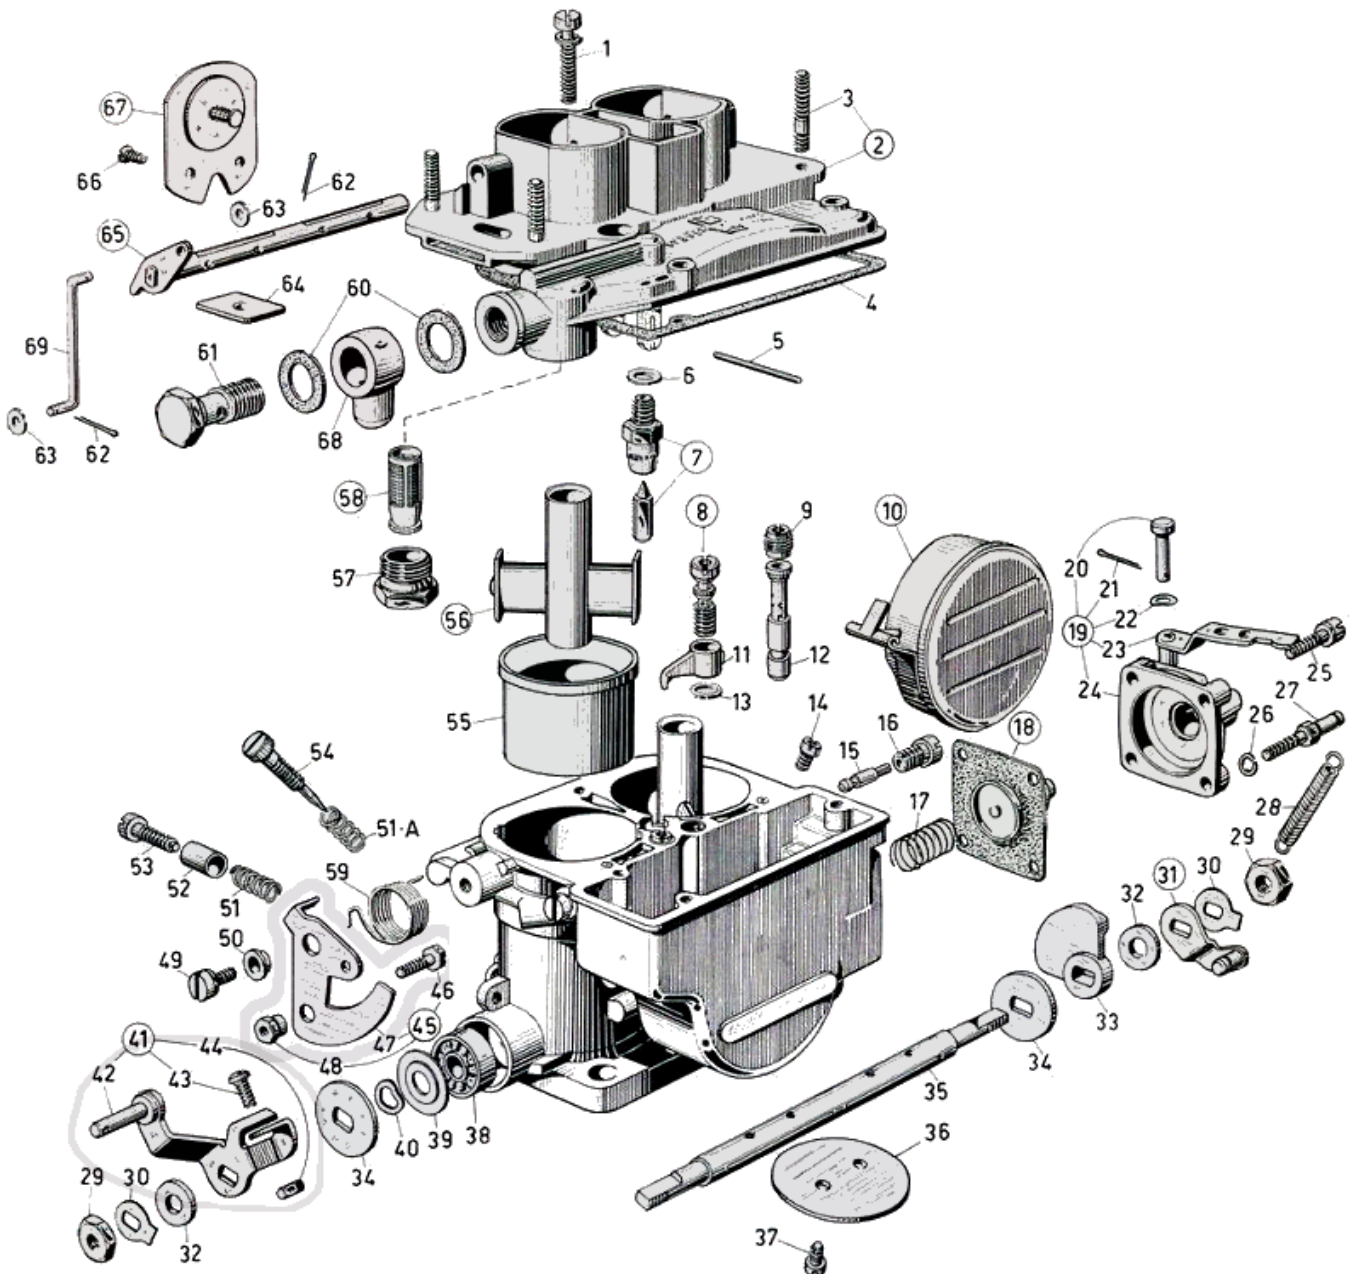

WEBER 40 DCN - exploded view

<https://www.carbparts.eu>

Prices and product availability are subject to change

CarbDeal
Selling carburetor parts since 2005

WEBER 40 DCN - Parts list

No	Part No	Price	Pcs	Description	No	Part No	Price	Pcs	Description
1	64700.005	€ 0.5	4	Top Cover Fixing Screw	36	64005.020	€ 0	2	Throttle Plate
2	31716.029	€ 0	1	Top Cover	37	64520.027	€ 0.6	4	Screw
3	64955.004	€ 0	4	Top Cover Stud	38	32650.003	€ 0	2	Sealed Bearing
4	41705.026	€ 12.9	1	Top Cover Gasket	39	58000.017	€ 0	2	Bearing Cover
5	52000.010	€ 1.8	1	Float Pin	40	55530.005	€ 3.7	2	Washer
6	83102.070	€ 1.6	1	Needle Valve Gasket	41	45041.011	€ 0	1	Throttle Lever Assembly Includes
7	79503	€ 7.9	1	Needle & Seat	42	Not Available	€ 0	1	Lever
8	64290.005	€ 16.2	1	Pump Demand Valve	43	Not Available	€ 0	1	Screw
9	77201	€ 2.1	2	Air Corrector Jet	44	34705.001	€ 0.8	1	Nut
10	41015.012	€ 0	1	Brass Float	45	Not Available	€ 0	1	Fast Idle Lever Assembly Includes
11	76215	€ 0	1	Pump Jet	46	64800.002	€ 0	1	Bolt with Hole
12	61440	€ 13.9	2	Emulsion Tube	47	Not Available	€ 0	1	Fast Idle Lever
13	41540.014	€ 2.4	1	Pump Jet Gasket	48	34720.002	€ 0	1	Nut
14	73801	€ 2.7	2	Main Jet	49	64700.012	€ 2.8	1	Lever Fixing Screw
15	74401	€ 6.2	2	Idle Jet	50	12775.010	€ 8.7	1	Bushing For Lever
16	52570.005	€ 6.2	2	Idle Jet Holder	51	47600.007	€ 2.2	1	Spring
17	47600.107	€ 6.3	1	Accelerator Pump Spring	51a	47600.007	€ 2.2	2	Spring
18	47407.249	€ 7.5	1	Accelerator Pump Diaphragm	52	12785.084	€ 0	1	Bushing
19	32486.013	€ 0	1	Accelerator Pump Cover Assembly Includes	53	64625.012	€ 5.4	1	Throttle Stop Screw
20	52010.033	€ 0	1	Pin	54	64750.001	€ 2.5	2	Idle Mixture Screw
21	Not Available	€ 0	1	Split Pin	55	72129	€ 13.4	2	Main Venturi (Choke)
22	Not Available	€ 0	1	Washer	56	71102	€ 0	2	Auxiliary Venturi
23	45089.001	€ 0	1	Pump Pivot Lever	57	61002.018	€ 7.5	1	Strainer Inspection Plug
24	32484.001	€ 0	1	Accelerator Pump Cover	58	37022.010	€ 3.7	1	Fuel Filter
25	64700.004	€ 2	3	Choke Cover Fixing Screw	59	47610.003	€ 4.9	1	Spring
26	55525.007	€ 0.8	1	Lock Washer	60		€ 0	2	
27	52025.001	€ 0	1	Pin	61		€ 0	1	
28	47605.018	€ 0	1	Spring	62		€ 0	2	
29	34710.003	€ 1	2	Throttle Spindle Nut	63		€ 0	2	
30	55520.004	€ 1	2	Shaft Lock Tab	64		€ 0	1	
31	45082.002	€ 0	1	Carb Lever	65		€ 0	1	
32	55510.006	€ 0	2	Washer	66		€ 0	4	
33	14852.042	€ 0	1	Pump Cam	67		€ 0	2	
34	55555.005	€ 1.7	2	Washer	68		€ 0	1	
35	10005.408	€ 91.9	1	Throttle Shaft	69		€ 0	1	

<https://www.carbparts.eu>

Prices and product availability are subject to change