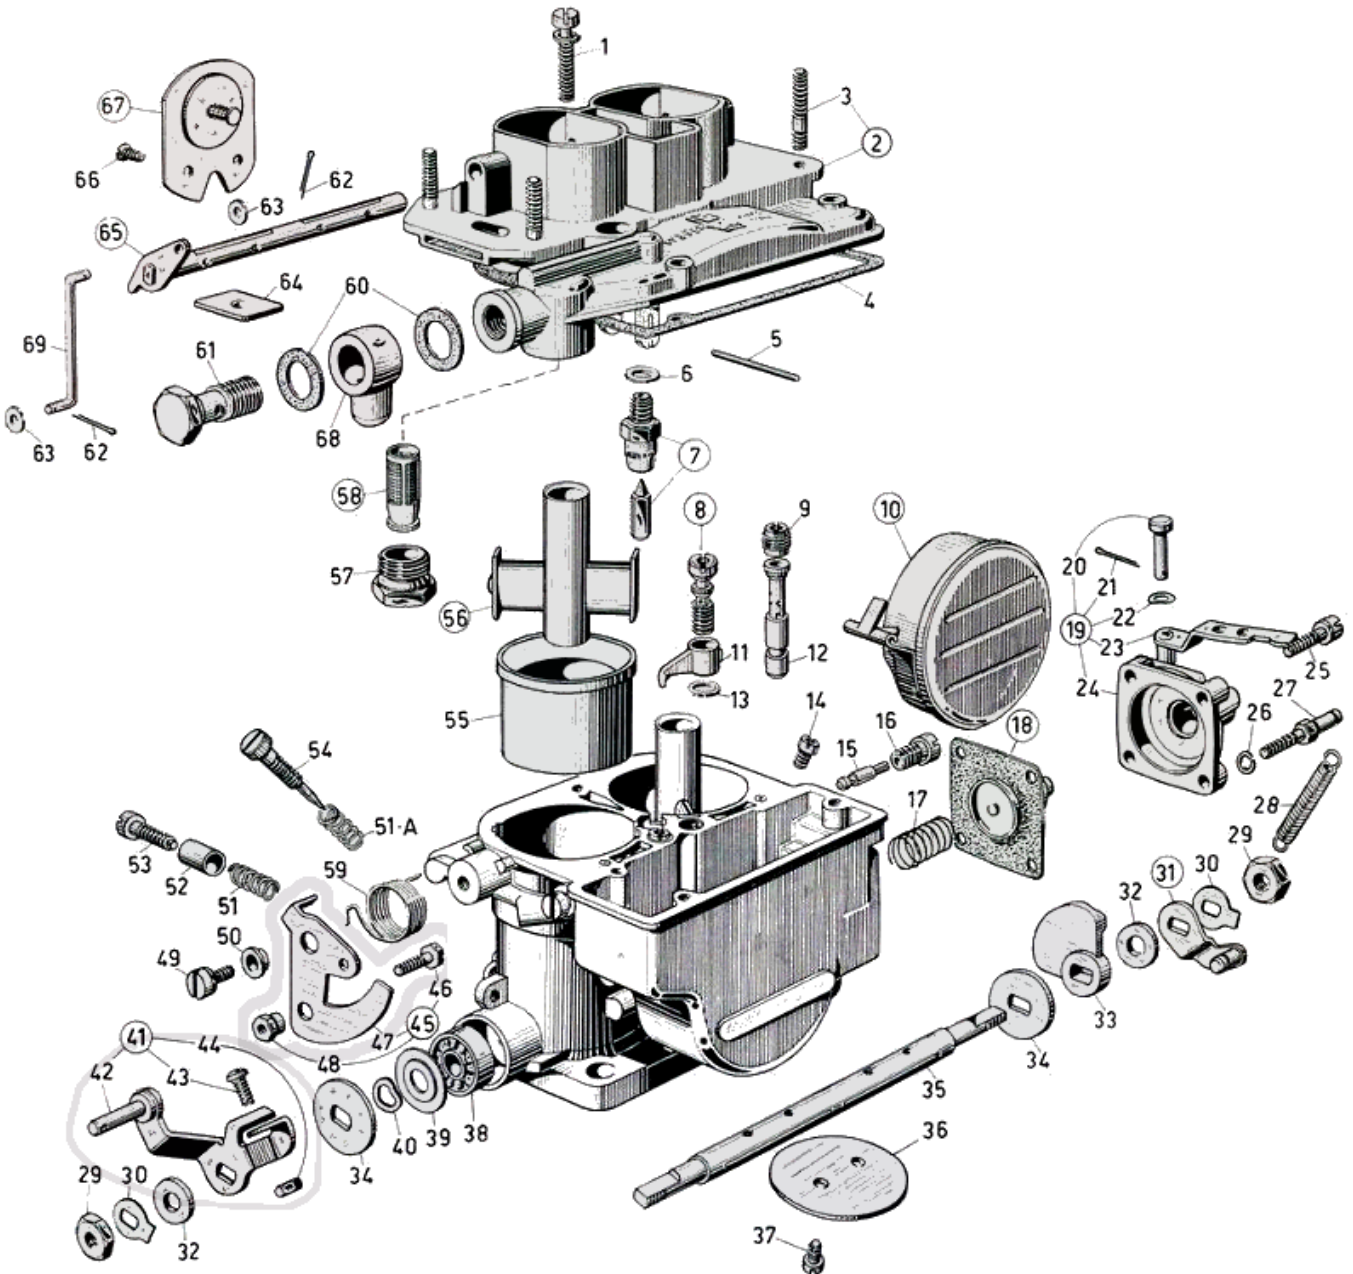

WEBER 40 DCN - exploded view

<https://www.carbparts.eu>

Prices and product availability are subject to change

CarbDeal
Selling carburetor parts since 2005

WEBER 40 DCN - Parts list

No	Part No	Price	Pcs	Description	No	Part No	Price	Pcs	Description
1	64700.005	£ 0.5	4	Top Cover Fixing Screw	36	64005.020	£ 0	2	Throttle Plate
2	31716.029	£ 0	1	Top Cover	37	64520.027	£ 0.5	4	Screw
3	64955.004	£ 0	4	Top Cover Stud	38	32650.003	£ 0	2	Sealed Bearing
4	41705.026	£ 11.1	1	Top Cover Gasket	39	58000.017	£ 0	2	Bearing Cover
5	52000.010	£ 1.6	1	Float Pin	40	55530.005	£ 3.2	2	Washer
6	83102.070	£ 1.4	1	Needle Valve Gasket	41	45041.011	£ 0	1	Throttle Lever Assembly Includes
7	79503	£ 6.8	1	Needle & Seat	42	Not Available	£ 0	1	Lever
8	64290.005	£ 14.1	1	Pump Demand Valve	43	Not Available	£ 0	1	Screw
9	77201	£ 1.8	2	Air Corrector Jet	44	34705.001	£ 0.6	1	Nut
10	41015.012	£ 0	1	Brass Float	45	Not Available	£ 0	1	Fast Idle Lever Assembly Includes
11	76215	£ 0	1	Pump Jet	46	64800.002	£ 0	1	Bolt with Hole
12	61440	£ 12.1	2	Emulsion Tube	47	Not Available	£ 0	1	Fast Idle Lever
13	41540.014	£ 2.1	1	Pump Jet Gasket	48	34720.002	£ 0	1	Nut
14	73801	£ 2.3	2	Main Jet	49	64700.012	£ 2.4	1	Lever Fixing Screw
15	74401	£ 5.4	2	Idle Jet	50	12775.010	£ 7.6	1	Bushing For Lever
16	52570.005	£ 5.5	2	Idle Jet Holder	51	47600.007	£ 1.9	1	Spring
17	47600.107	£ 5.4	1	Accelerator Pump Spring	51a	47600.007	£ 1.9	2	Spring
18	47407.249	£ 6.5	1	Accelerator Pump Diaphragm	52	12785.084	£ 0	1	Bushing
19	32486.013	£ 0	1	Accelerator Pump Cover Assembly Includes	53	64625.012	£ 4.7	1	Throttle Stop Screw
20	52010.033	£ 0	1	Pin	54	64750.001	£ 2.2	2	Idle Mixture Screw
21	Not Available	£ 0	1	Split Pin	55	72129	£ 11.5	2	Main Venturi (Choke)
22	Not Available	£ 0	1	Washer	56	71102	£ 0	2	Auxiliary Venturi
23	45089.001	£ 0	1	Pump Pivot Lever	57	61002.018	£ 6.5	1	Strainer Inspection Plug
24	32484.001	£ 0	1	Accelerator Pump Cover	58	37022.010	£ 3.2	1	Fuel Filter
25	64700.004	£ 1.7	3	Choke Cover Fixing Screw	59	47610.003	£ 4.2	1	Spring
26	55525.007	£ 0.7	1	Lock Washer	60		£ 0	2	
27	52025.001	£ 0	1	Pin	61		£ 0	1	
28	47605.018	£ 0	1	Spring	62		£ 0	2	
29	34710.003	£ 0.9	2	Throttle Spindle Nut	63		£ 0	2	
30	55520.004	£ 0.9	2	Shaft Lock Tab	64		£ 0	1	
31	45082.002	£ 0	1	Carb Lever	65		£ 0	1	
32	55510.006	£ 0	2	Washer	66		£ 0	4	
33	14852.042	£ 0	1	Pump Cam	67		£ 0	2	
34	55555.005	£ 1.4	2	Washer	68		£ 0	1	
35	10005.408	£ 79.8	1	Throttle Shaft	69		£ 0	1	

<https://www.carbparts.eu>

Prices and product availability are subject to change