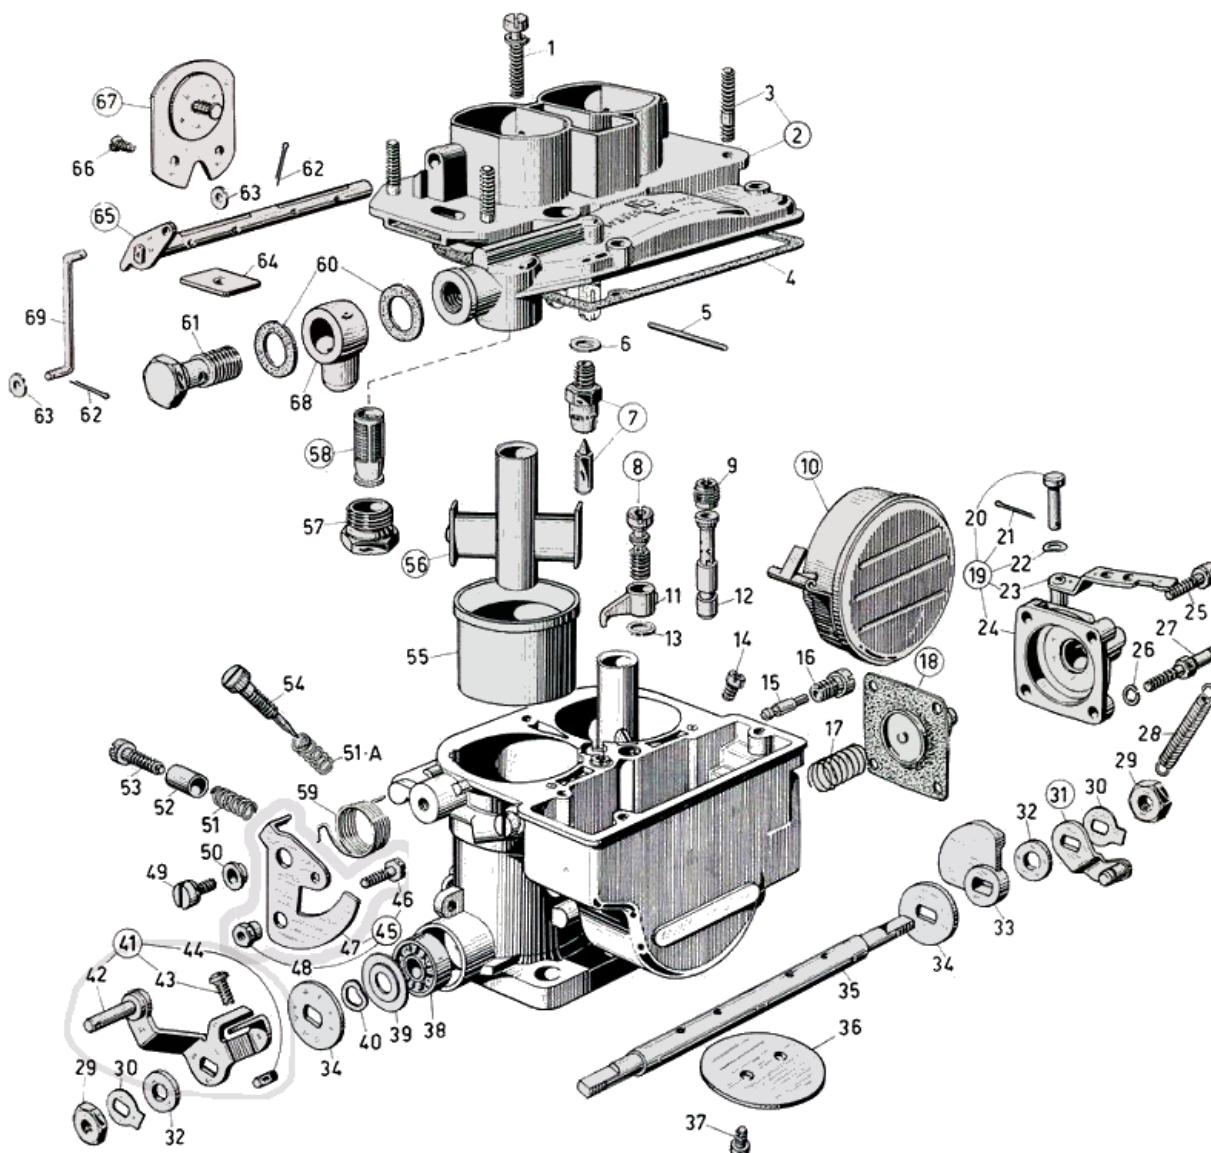

WEBER 40 DCN

Exploded view

<https://www.carbparts.eu>

Los precios y la disponibilidad de los productos están sujetos a cambios

WEBER 40 DCN

Lista de partes

No	Parte No	Precio	Pcs	Descripción
1	64700.005	-	4	Top Cover Fixing Screw
2	31716.029	-	1	Top Cover
3	64955.004	-	4	Top Cover Stud
4	41705.026	$ 15	1	Top Cover Gasket
5	52000.010	$ 2.1	1	Float Pin
6	83102.070	-	1	Needle Valve Gasket
7	79503	$ 11.9	1	Needle & Seat
8	64290.005	$ 34	1	Pump Demand Valve
9	77201	$ 3.2	2	Air Corrector Jet
10	41015.012	-	1	Brass Float
11	76215	-	1	Pump Jet
12	61440	$ 16.3	2	Emulsion Tube
13	41540.014	$ 2.8	1	Pump Jet Gasket
14	73801	$ 4	2	Main Jet
15	74401	$ 7.3	2	Idle Jet
16	52570.005	$ 9.4	2	Idle Jet Holder
17	47600.107	$ 9.4	1	Accelerator Pump Spring
18	47407.249	$ 11.3	1	Accelerator Pump Diaphragm
19	32486.013	-	1	Accelerator Pump Cover Assembly Includes
20	52010.033	-	1	Pin
21	Not Available	-	1	Split Pin
22	Not Available	-	1	Washer
23	45089.001	-	1	Pump Pivot Lever
24	32484.001	-	1	Accelerator Pump Cover
25	64700.004	$ 3	3	Choke Cover Fixing Screw
26	55525.007	$ 1	1	Lock Washer
27	52025.001	-	1	Pin
28	47605.018	-	1	Spring
29	34710.003	$ 1.1	2	Throttle Spindle Nut
30	55520.004	$ 1.1	2	Shaft Lock Tab
31	45082.002	-	1	Carb Lever
32	55510.006	-	2	Washer
33	14852.042	-	1	Pump Cam
34	55555.005	$ 2.5	2	Washer
35	10005.408	$ 107	1	Throttle Shaft

No	Parte No	Precio	Pcs	Descripción
36	64005.020	-	2	Throttle Plate
37	64520.027	-	4	Screw
38	32650.003	$ 2.2	2	Sealed Bearing
39	58000.017	-	2	Bearing Cover
40	55530.005	$ 6.3	2	Washer
41	45041.011	-	1	Throttle Lever Assembly Includes
42	Not Available	-	1	Lever
43	Not Available	-	1	Screw
44	34705.001	-	1	Nut
45	Not Available	-	1	Fast Idle Lever Assembly Includes
46	64800.002	$ 7.6	1	Bolt with Hole
47	Not Available	-	1	Fast Idle Lever
48	34720.002	$ 6.7	1	Nut
49	64700.012	$ 3.3	1	Lever Fixing Screw
50	12775.010	$ 10.2	1	Bushing For Lever
51a	47600.007	$ 2.6	2	Spring
51	47600.007	$ 2.6	1	Spring
52	12785.084	-	1	Bushing
53	64625.012	$ 8.2	1	Throttle Stop Screw
54	64750.001	$ 3.8	2	Idle Mixture Screw
55	72129	$ 20	2	Main Venturi (Choke)
56	71102	-	2	Auxiliary Venturi
57	61002.018	$ 11.3	1	Strainer Inspection Plug
58	37022.010	$ 5.9	1	Fuel Filter
59	47610.003	$ 5.7	1	Spring
60		-	2	
61		-	1	
62		-	2	
63		-	2	
64		-	1	
65		-	1	
66		-	4	
67		-	2	
68		-	1	
69		-	1	

<https://www.carbparts.eu>

Los precios y la disponibilidad de los productos están sujetos a cambios