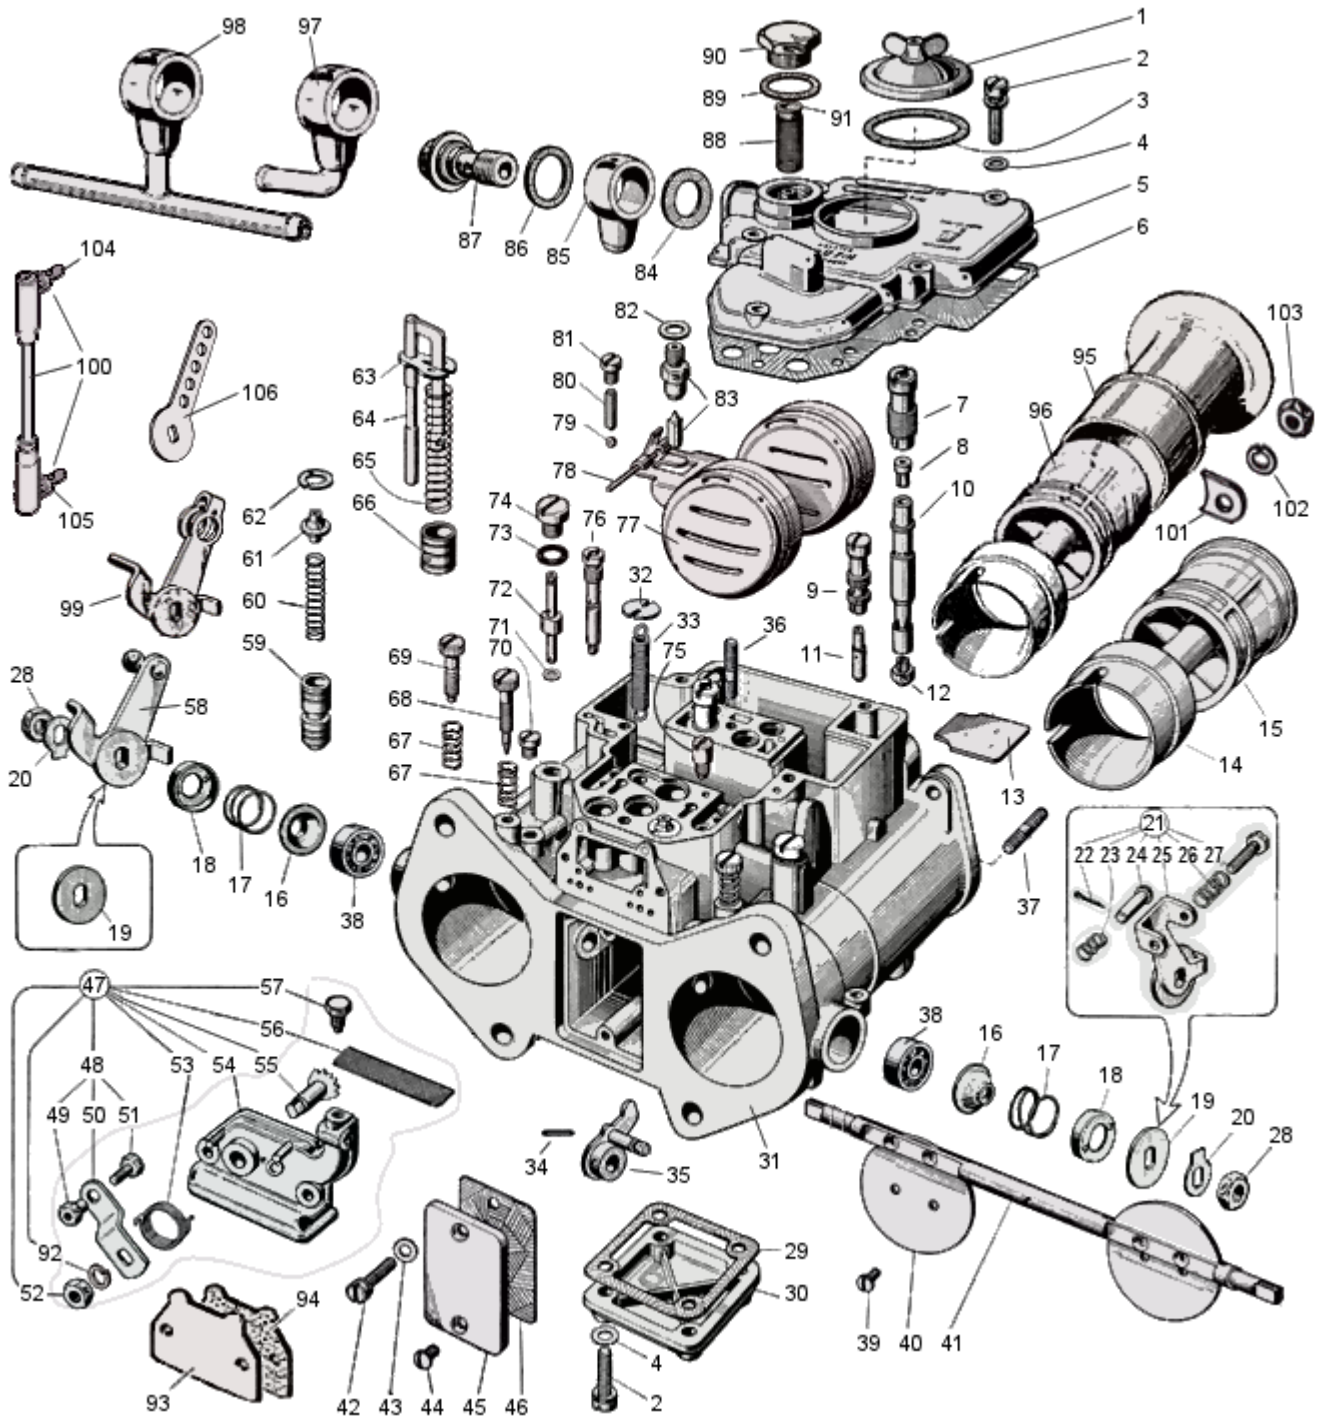

WEBER 40 DCOE early type - exploded view

<https://www.carbparts.eu>

Prices and product availability are subject to change

CarbDeal
Selling carburetor parts since 2005

WEBER 40 DCOE early type - Parts list