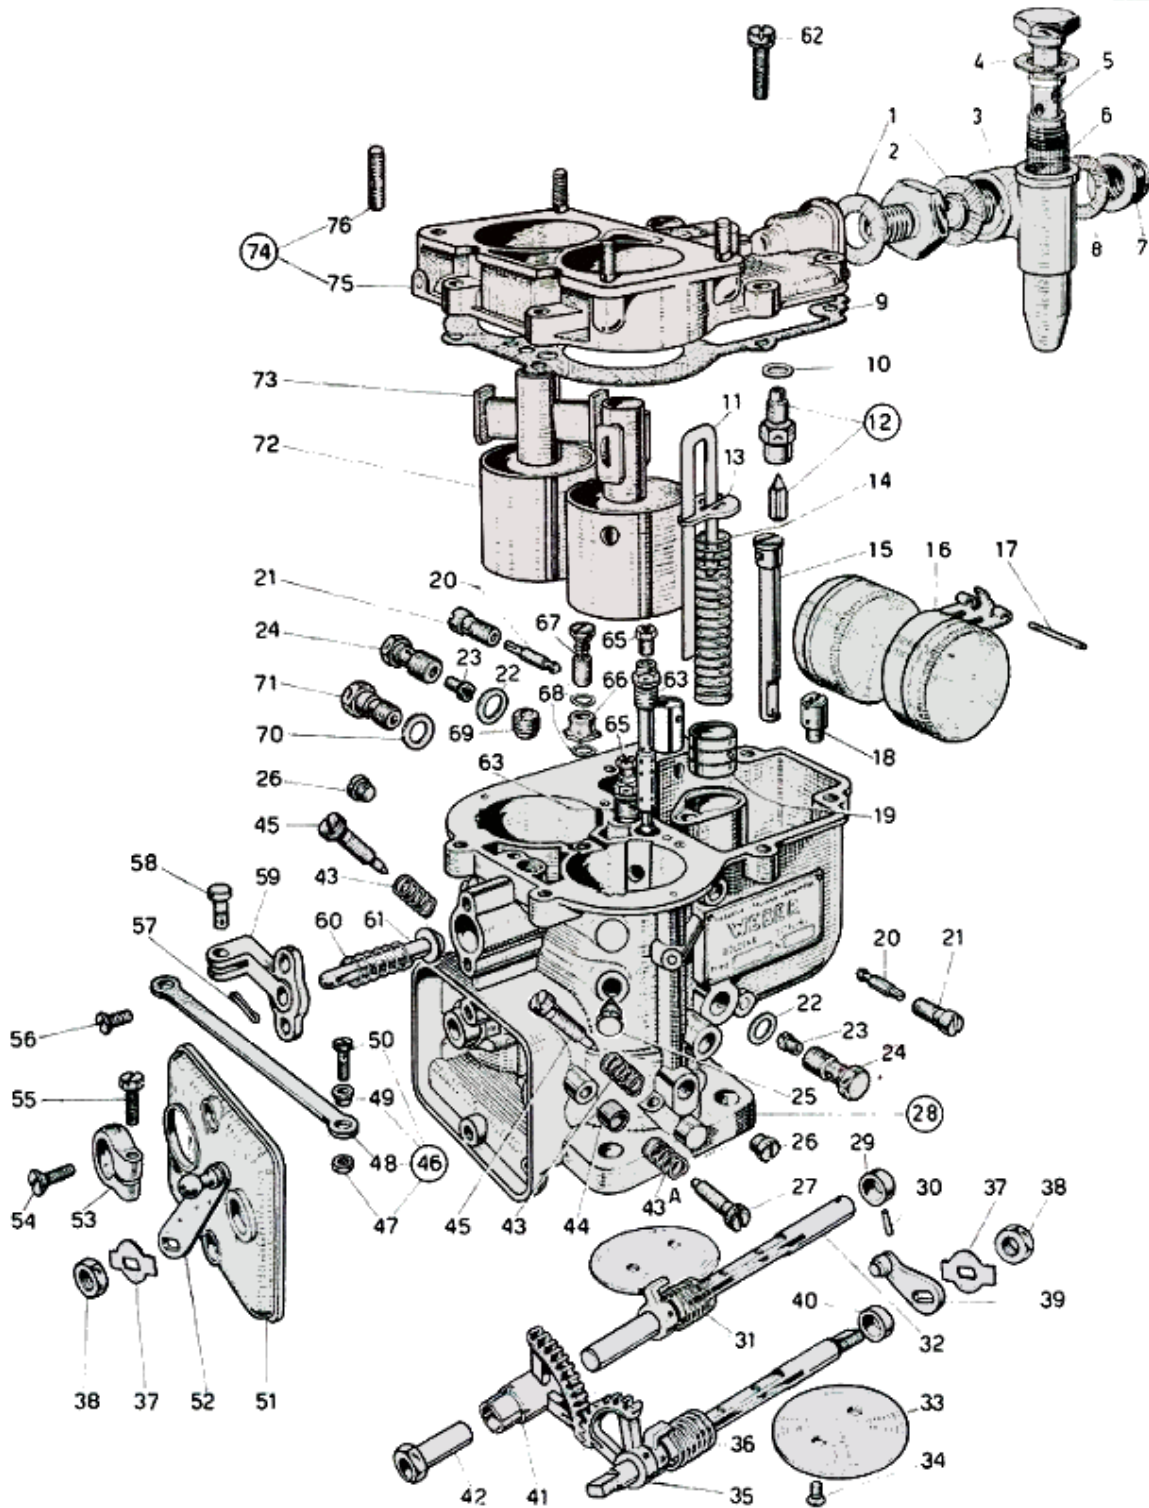

WEBER 40 DCZ - exploded view

<https://www.carbparts.eu>

Prices and product availability are subject to change

CarbDeal
Selling carburetor parts since 2005

WEBER 40 DCZ - Parts list

No	Part No	Price	Pcs	Description	No	Part No	Price	Pcs	Description
1	41530.004	€ 0	2	Banjo Bolt Gasket	40	12750.04	€ 0	1	Brass Spacer
2	10602.001	€ 0	1	Fuel Banjo Bolt	41	58202.006	€ 0	1	Throttle Shaft Gear
3	Not Serviced	€ 0	1	Fuel Union	42	12800.076	€ 25.1	1	Excentric
4	41530.031	€ 0.3	1	Fuel Union Gasket	43	47600.007	€ 2.2	2	Spring
5	Not Serviced	€ 0	1	Fuel Union Bolt	43a	47600.007	€ 2.2	2	Spring
6	37022.001	€ 19.9	1	Fuel Filter	44	Not Serviced	€ 0	2	Spacer
7	Not Serviced	€ 0	1	Fuel Union Cap	45	64750.001	€ 2.5	2	Idle Mixture Screw
8	41530.001	€ 1.7	1	Fuel Union Gasket	46	Not Serviced	€ 0	1	Lever Assembly
9	41705.011	€ 13.8	1	Top Cover Gasket	47	34705.002	€ 0	1	Nut
10	83102.070	€ 1.6	1	Needle Valve Gasket	48	Not Serviced	€ 0	1	lever
11	Not Serviced	€ 0	1	Pump Rod	49	Not Serviced	€ 0	1	Washer
12	79503	€ 7.9	1	Needle & Seat	50	Not Serviced	€ 0	1	Screw
13	Not Serviced	€ 0	1	Pump Rod Clip	51	Not Serviced	€ 0	1	Cover
14	Not Serviced	€ 0	1	Pump Rod Spring	52	Not Serviced	€ 0	1	Lever
15	Not Serviced	€ 0	1	Adjustment Tube	53-a	4837A	€ 0	1	Gear Clamp aluminum
16	41030.003	€ 0	1	Float	53-b	4837B	€ 0	1	Gear Clamp brass
17	52000.001	€ 1.6	1	Float Pin	54	64750.004	€ 15.7	2	Screw
18	79701	€ 6.6	1	Exhaust Valve	55	64605.001	€ 0	1	Screw
19	58602.004	€ 0	1	Plunger	56	64570.002	€ 0	2	Screw
20	74401	€ 6.2	2	Idle Jet	57	32610.005	€ 1.4	1	Split Pin
21	52570.003	€ 14.7	2	Jet Holder	58	Not Serviced	€ 0	1	Clevis Pin
22	41540.001	€ 1.7	2	Main Jet Gasket	59	Not Serviced	€ 0	1	Cold Start Bracket
23	73801	€ 2.7	2	Main Jet	60	47600.015	€ 0	1	Spring
24	52590.001	€ 18.8	2	Jet Holder	61	64370.001	€ 0	1	Pin
25	64840.003	€ 3.3	2	Locking Screw	62	64700.005	€ 0.5	6	Top Cover Fixing Screw
26	61015.001	€ 9.3	2	Plug	63	61455	€ 24.3	2	Emulsion Tube
27	64590.003	€ 5.8	2	Screw	65	77502	€ 4.3	2	Air Corrector Jet
28	Not Serviced	€ 0	1	Carburetor Body	66	Not Serviced	€ 0	1	Pump Jet
29	12750.251	€ 0	1	Brass Spacer	67	64290.005	€ 16.2	1	Valve
30	58440.001	€ 0	1	Roll Pin	68	41540.014	€ 2.4	2	Pump Jet Gasket
31	47610.003	€ 4.9	1	Spring	69	Not Serviced	€ 0	1	Air Valve
32	10016.409	€ 0	1	Oversized Throttle Shaft	70	83101.150	€ 0	1	Carb Gasket
33	64005.057	€ 16.3	2	Throttle Plate	71	Not Serviced	€ 0	1	Drain Plug
34	64570.009	€ 0.7	4	Throttle Plate Screw	72	71501	€ 0	2	Main Venturi (Choke)
35	10016.401	€ 0	1	Oversized Throttle Shaft	73	Not Serviced	€ 0	2	Auxiliary Venturi
36	47610.029	€ 0	1	Spring	74	Not Serviced	€ 0	1	Carb Top Cover Assembly
37	55520.001	€ 1.5	2	Shaft Lock Tab	75	Not Serviced	€ 0	1	Carb Top Cover
38	34715.01	€ 0	2	Fixing Nut	76		€ 0		
39	45082.01	€ 0	1	Pump Lever w/ Roller Wheel					

<https://www.carbparts.eu>

Prices and product availability are subject to change