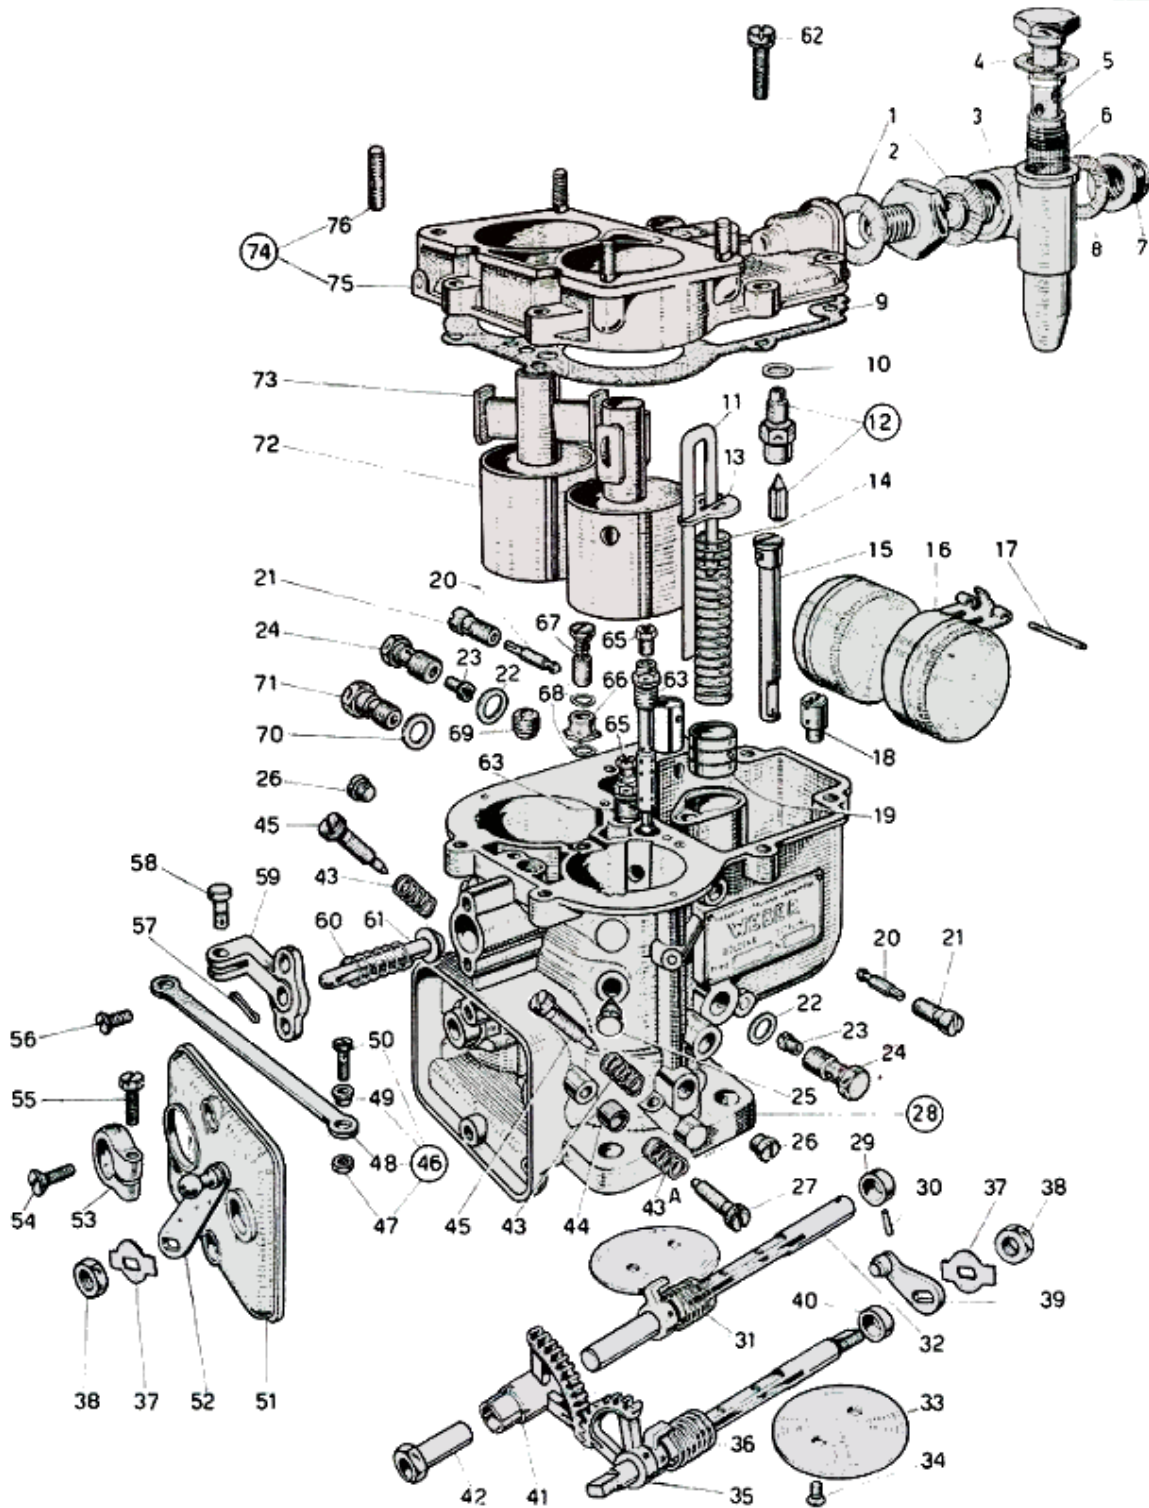

WEBER 40 DCZ - exploded view

<https://www.carbparts.eu>

Prices and product availability are subject to change

CarbDeal
Selling carburetor parts since 2005

WEBER 40 DCZ - Parts list

No	Part No	Price	Pcs	Description	No	Part No	Price	Pcs	Description
1	41530.004	£ 0	2	Banjo Bolt Gasket	40	12750.04	£ 0	1	Brass Spacer
2	10602.001	£ 0	1	Fuel Banjo Bolt	41	58202.006	£ 0	1	Throttle Shaft Gear
3	Not Serviced	£ 0	1	Fuel Union	42	12800.076	£ 21.8	1	Excentric
4	41530.031	£ 0.2	1	Fuel Union Gasket	43	47600.007	£ 1.9	2	Spring
5	Not Serviced	£ 0	1	Fuel Union Bolt	43a	47600.007	£ 1.9	2	Spring
6	37022.001	£ 17.3	1	Fuel Filter	44	Not Serviced	£ 0	2	Spacer
7	Not Serviced	£ 0	1	Fuel Union Cap	45	64750.001	£ 2.2	2	Idle Mixture Screw
8	41530.001	£ 1.5	1	Fuel Union Gasket	46	Not Serviced	£ 0	1	Lever Assembly
9	41705.011	£ 11.9	1	Top Cover Gasket	47	34705.002	£ 0	1	Nut
10	83102.070	£ 1.4	1	Needle Valve Gasket	48	Not Serviced	£ 0	1	lever
11	Not Serviced	£ 0	1	Pump Rod	49	Not Serviced	£ 0	1	Washer
12	79503	£ 6.8	1	Needle & Seat	50	Not Serviced	£ 0	1	Screw
13	Not Serviced	£ 0	1	Pump Rod Clip	51	Not Serviced	£ 0	1	Cover
14	Not Serviced	£ 0	1	Pump Rod Spring	52	Not Serviced	£ 0	1	Lever
15	Not Serviced	£ 0	1	Adjustment Tube	53-a	4837A	£ 0	1	Gear Clamp aluminum
16	41030.003	£ 0	1	Float	53-b	4837B	£ 0	1	Gear Clamp brass
17	52000.001	£ 1.4	1	Float Pin	54	64750.004	£ 13.7	2	Screw
18	79701	£ 5.7	1	Exhaust Valve	55	64605.001	£ 0	1	Screw
19	58602.004	£ 0	1	Plunger	56	64570.002	£ 0	2	Screw
20	74401	£ 5.4	2	Idle Jet	57	32610.005	£ 1.2	1	Split Pin
21	52570.003	£ 12.8	2	Jet Holder	58	Not Serviced	£ 0	1	Clevis Pin
22	41540.001	£ 1.5	2	Main Jet Gasket	59	Not Serviced	£ 0	1	Cold Start Bracket
23	73801	£ 2.3	2	Main Jet	60	47600.015	£ 0	1	Spring
24	52590.001	£ 16.3	2	Jet Holder	61	64370.001	£ 0	1	Pin
25	64840.003	£ 2.9	2	Locking Screw	62	64700.005	£ 0.5	6	Top Cover Fixing Screw
26	61015.001	£ 8.1	2	Plug	63	61455	£ 21.1	2	Emulsion Tube
27	64590.003	£ 5	2	Screw	65	77502	£ 3.8	2	Air Corrector Jet
28	Not Serviced	£ 0	1	Carburetor Body	66	Not Serviced	£ 0	1	Pump Jet
29	12750.251	£ 0	1	Brass Spacer	67	64290.005	£ 14.1	1	Valve
30	58440.001	£ 0	1	Roll Pin	68	41540.014	£ 2.1	2	Pump Jet Gasket
31	47610.003	£ 4.2	1	Spring	69	Not Serviced	£ 0	1	Air Valve
32	10016.409	£ 0	1	Oversized Throttle Shaft	70	83101.150	£ 0	1	Carb Gasket
33	64005.057	£ 14.2	2	Throttle Plate	71	Not Serviced	£ 0	1	Drain Plug
34	64570.009	£ 0.6	4	Throttle Plate Screw	72	71501	£ 0	2	Main Venturi (Choke)
35	10016.401	£ 0	1	Oversized Throttle Shaft	73	Not Serviced	£ 0	2	Auxiliary Venturi
36	47610.029	£ 0	1	Spring	74	Not Serviced	£ 0	1	Carb Top Cover Assembly
37	55520.001	£ 1.3	2	Shaft Lock Tab	75	Not Serviced	£ 0	1	Carb Top Cover
38	34715.01	£ 0	2	Fixing Nut	76		£ 0		
39	45082.01	£ 0	1	Pump Lever w/ Roller Wheel					