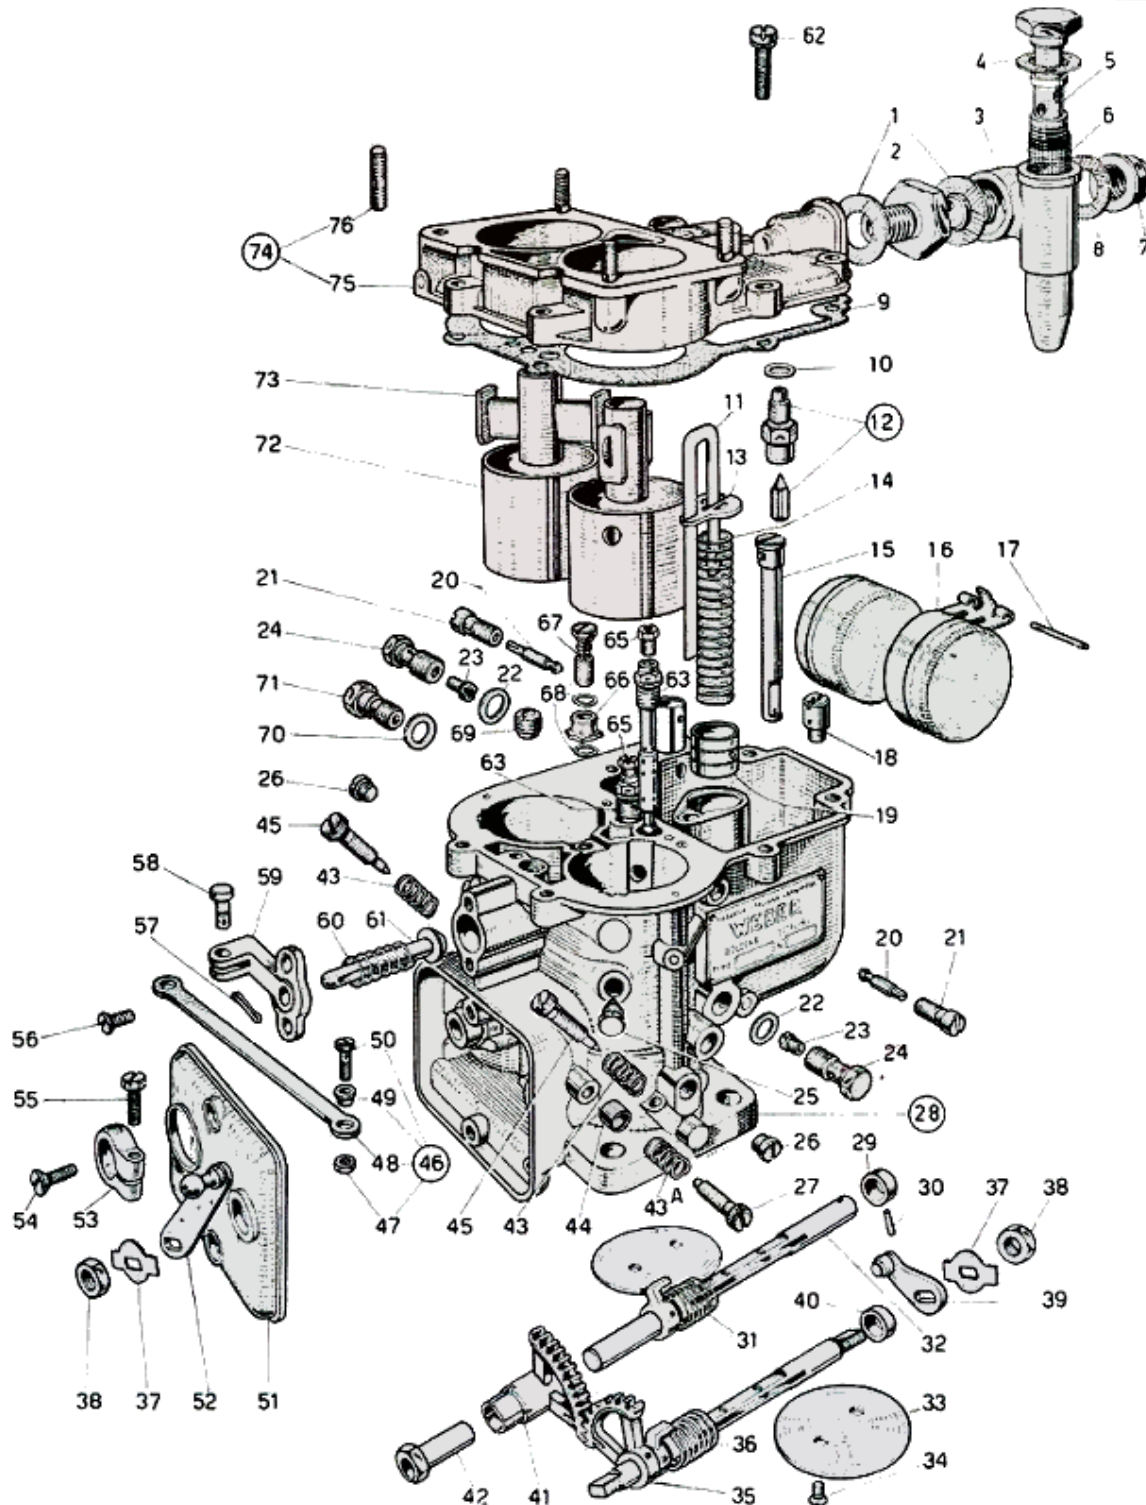

WEBER 40 DCZ - exploded view

<https://www.carbparts.eu>

Prices and product availability are subject to change

CarbDeal
Selling carburetor parts since 2005

WEBER 40 DCZ - Parts list

No	Part No	Price	Pcs	Description	No	Part No	Price	Pcs	Description
1	41530.004	\$ 0	2	Banjo Bolt Gasket	40	12750.04	\$ 0	1	Brass Spacer
2	10602.001	\$ 0	1	Fuel Banjo Bolt	41	58202.006	\$ 0	1	Throttle Shaft Gear
3	Not Serviced	\$ 0	1	Fuel Union	42	12800.076	\$ 30.1	1	Excentric
4	41530.031	\$ 0.3	1	Fuel Union Gasket	43	47600.007	\$ 2.6	2	Spring
5	Not Serviced	\$ 0	1	Fuel Union Bolt	43a	47600.007	\$ 2.6	2	Spring
6	37022.001	\$ 23.8	1	Fuel Filter	44	Not Serviced	\$ 0	2	Spacer
7	Not Serviced	\$ 0	1	Fuel Union Cap	45	64750.001	\$ 3	2	Idle Mixture Screw
8	41530.001	\$ 2	1	Fuel Union Gasket	46	Not Serviced	\$ 0	1	Lever Assembly
9	41705.011	\$ 16.5	1	Top Cover Gasket	47	34705.002	\$ 0	1	Nut
10	83102.070	\$ 1.9	1	Needle Valve Gasket	48	Not Serviced	\$ 0	1	lever
11	Not Serviced	\$ 0	1	Pump Rod	49	Not Serviced	\$ 0	1	Washer
12	79503	\$ 9.5	1	Needle & Seat	50	Not Serviced	\$ 0	1	Screw
13	Not Serviced	\$ 0	1	Pump Rod Clip	51	Not Serviced	\$ 0	1	Cover
14	Not Serviced	\$ 0	1	Pump Rod Spring	52	Not Serviced	\$ 0	1	Lever
15	Not Serviced	\$ 0	1	Adjustment Tube	53-a	4837A	\$ 0	1	Gear Clamp aluminum
16	41030.003	\$ 0	1	Float	53-b	4837B	\$ 0	1	Gear Clamp brass
17	52000.001	\$ 1.9	1	Float Pin	54	64750.004	\$ 18.8	2	Screw
18	79701	\$ 7.9	1	Exhaust Valve	55	64605.001	\$ 0	1	Screw
19	58602.004	\$ 0	1	Plunger	56	64570.002	\$ 0	2	Screw
20	74401	\$ 7.4	2	Idle Jet	57	32610.005	\$ 1.7	1	Split Pin
21	52570.003	\$ 17.6	2	Jet Holder	58	Not Serviced	\$ 0	1	Clevis Pin
22	41540.001	\$ 2	2	Main Jet Gasket	59	Not Serviced	\$ 0	1	Cold Start Bracket
23	73801	\$ 3.2	2	Main Jet	60	47600.015	\$ 0	1	Spring
24	52590.001	\$ 22.5	2	Jet Holder	61	64370.001	\$ 0	1	Pin
25	64840.003	\$ 4	2	Locking Screw	62	64700.005	\$ 0.6	6	Top Cover Fixing Screw
26	61015.001	\$ 11.2	2	Plug	63	61455	\$ 29.1	2	Emulsion Tube
27	64590.003	\$ 7	2	Screw	65	77502	\$ 5.2	2	Air Corrector Jet
28	Not Serviced	\$ 0	1	Carburetor Body	66	Not Serviced	\$ 0	1	Pump Jet
29	12750.251	\$ 0	1	Brass Spacer	67	64290.005	\$ 19.4	1	Valve
30	58440.001	\$ 0	1	Roll Pin	68	41540.014	\$ 2.9	2	Pump Jet Gasket
31	47610.003	\$ 5.9	1	Spring	69	Not Serviced	\$ 0	1	Air Valve
32	10016.409	\$ 0	1	Oversized Throttle Shaft	70	83101.150	\$ 0	1	Carb Gasket
33	64005.057	\$ 19.5	2	Throttle Plate	71	Not Serviced	\$ 0	1	Drain Plug
34	64570.009	\$ 0.8	4	Throttle Plate Screw	72	71501	\$ 0	2	Main Venturi (Choke)
35	10016.401	\$ 0	1	Oversized Throttle Shaft	73	Not Serviced	\$ 0	2	Auxiliary Venturi
36	47610.029	\$ 0	1	Spring	74	Not Serviced	\$ 0	1	Carb Top Cover Assembly
37	55520.001	\$ 1.8	2	Shaft Lock Tab	75	Not Serviced	\$ 0	1	Carb Top Cover
38	34715.01	\$ 0	2	Fixing Nut	76		\$ 0		
39	45082.01	\$ 0	1	Pump Lever w/ Roller Wheel					