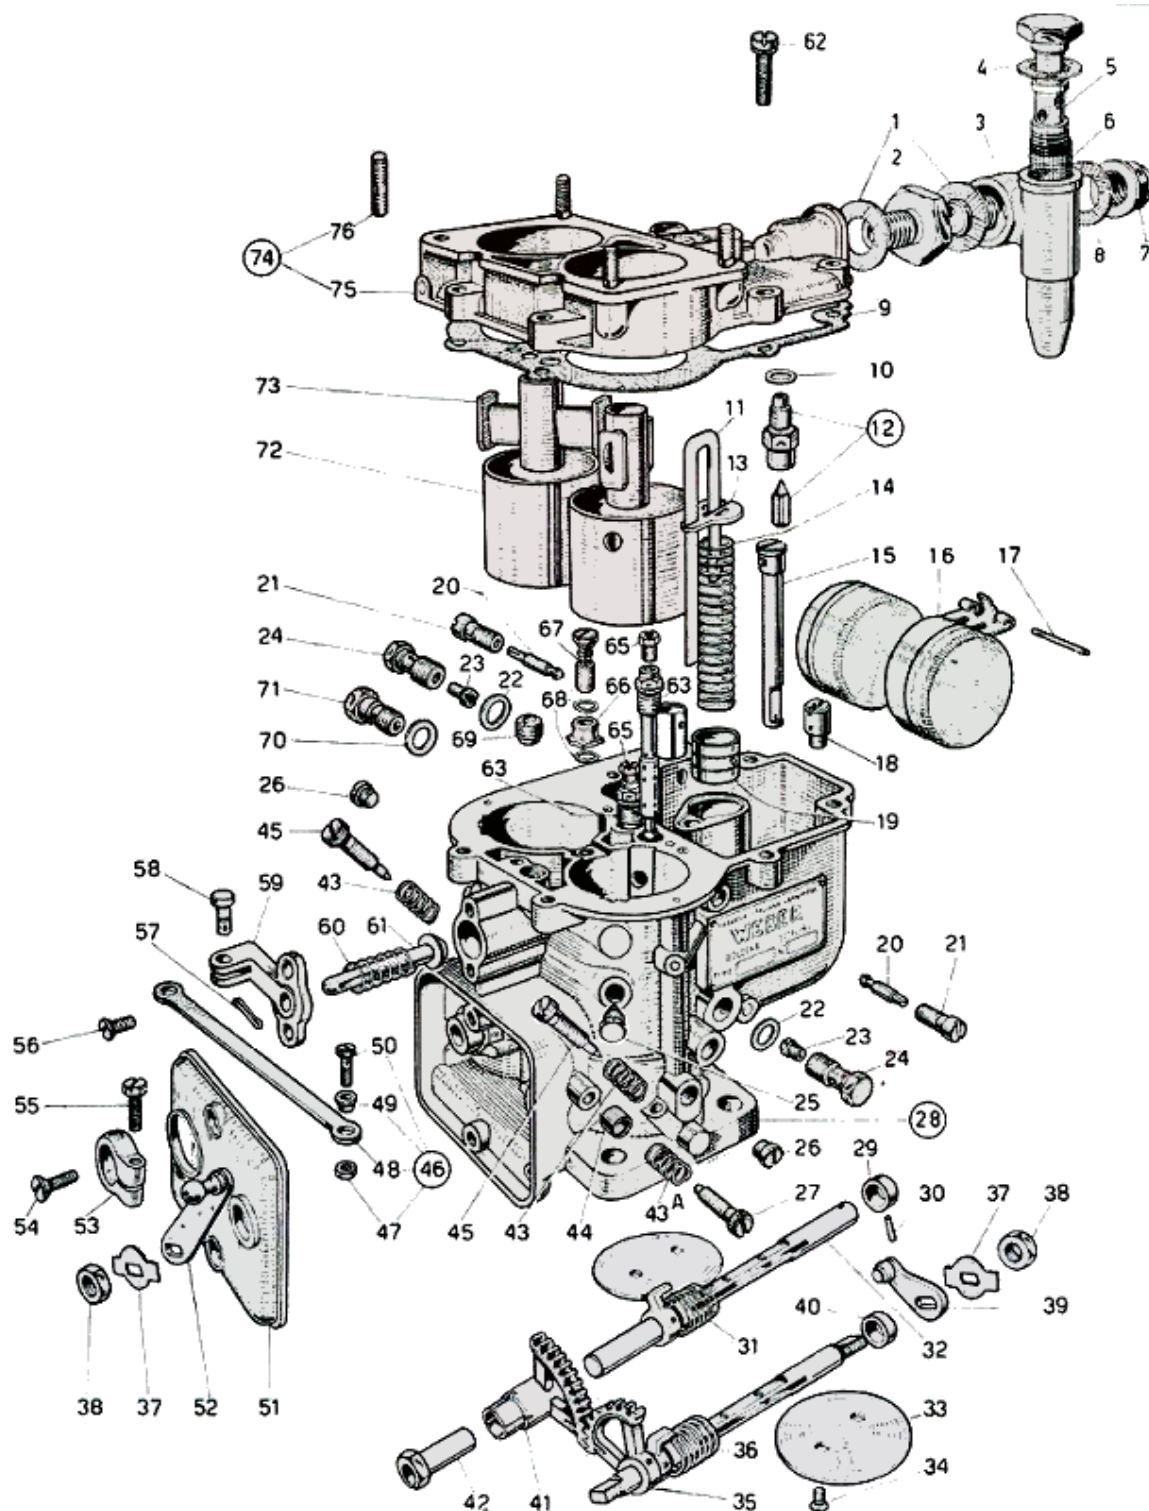

WEBER 40 DCZ

Exploded view

<https://www.carbparts.eu>

Los precios y la disponibilidad de los productos están sujetos a cambios

WEBER 40 DCZ

Lista de partes

No	Parte No	Precio	Pcs	Descripción
1	41530.004	-	2	Banjo Bolt Gasket
2	10602.001	-	1	Fuel Banjo Bolt
3	Not Serviced	-	1	Fuel Union
4	41530.031	-	1	Fuel Union Gasket
5	Not Serviced	-	1	Fuel Union Bolt
6	37022.001	\$ 23.1	1	Fuel Filter
7	Not Serviced	-	1	Fuel Union Cap
8	41530.001	\$ 2	1	Fuel Union Gasket
9	41705.011	\$ 16	1	Top Cover Gasket
10	83102.070	-	1	Needle Valve Gasket
11	Not Serviced	-	1	Pump Rod
12	79503	\$ 11.9	1	Needle & Seat
13	Not Serviced	-	1	Pump Rod Clip
14	Not Serviced	-	1	Pump Rod Spring
15	Not Serviced	-	1	Adjustment Tube
16	41030.003	-	1	Float
17	52000.001	\$ 2.4	1	Float Pin
18	79701	\$ 9.9	1	Exhaust Valve
19	58602.004	-	1	Plunger
20	74401	\$ 7.3	2	Idle Jet
21	52570.003	\$ 17.2	2	Jet Holder
22	41540.001	\$ 2	2	Main Jet Gasket
23	73801	\$ 4	2	Main Jet
24	52590.001	\$ 9.5	2	Jet Holder
25	64840.003	\$ 5	2	Locking Screw
26	61015.001	\$ 7.5	2	Plug
27	64590.003	\$ 6.8	2	Screw
28	Not Serviced	-	1	Carburetor Body
29	12750.251	-	1	Brass Spacer
30	58440.001	-	1	Roll Pin
31	47610.003	\$ 5.7	1	Spring
32	10016.409	-	1	Oversized Throttle Shaft
33	64005.057	\$ 19	2	Throttle Plate
34	64570.009	-	4	Throttle Plate Screw
35	10016.401	-	1	Oversized Throttle Shaft
36	47610.029	-	1	Spring
37	55520.001	\$ 1.7	2	Shaft Lock Tab
38	34715.01	-	2	Fixing Nut
39	45082.01	-	1	Pump Lever w/ Roller Wheel