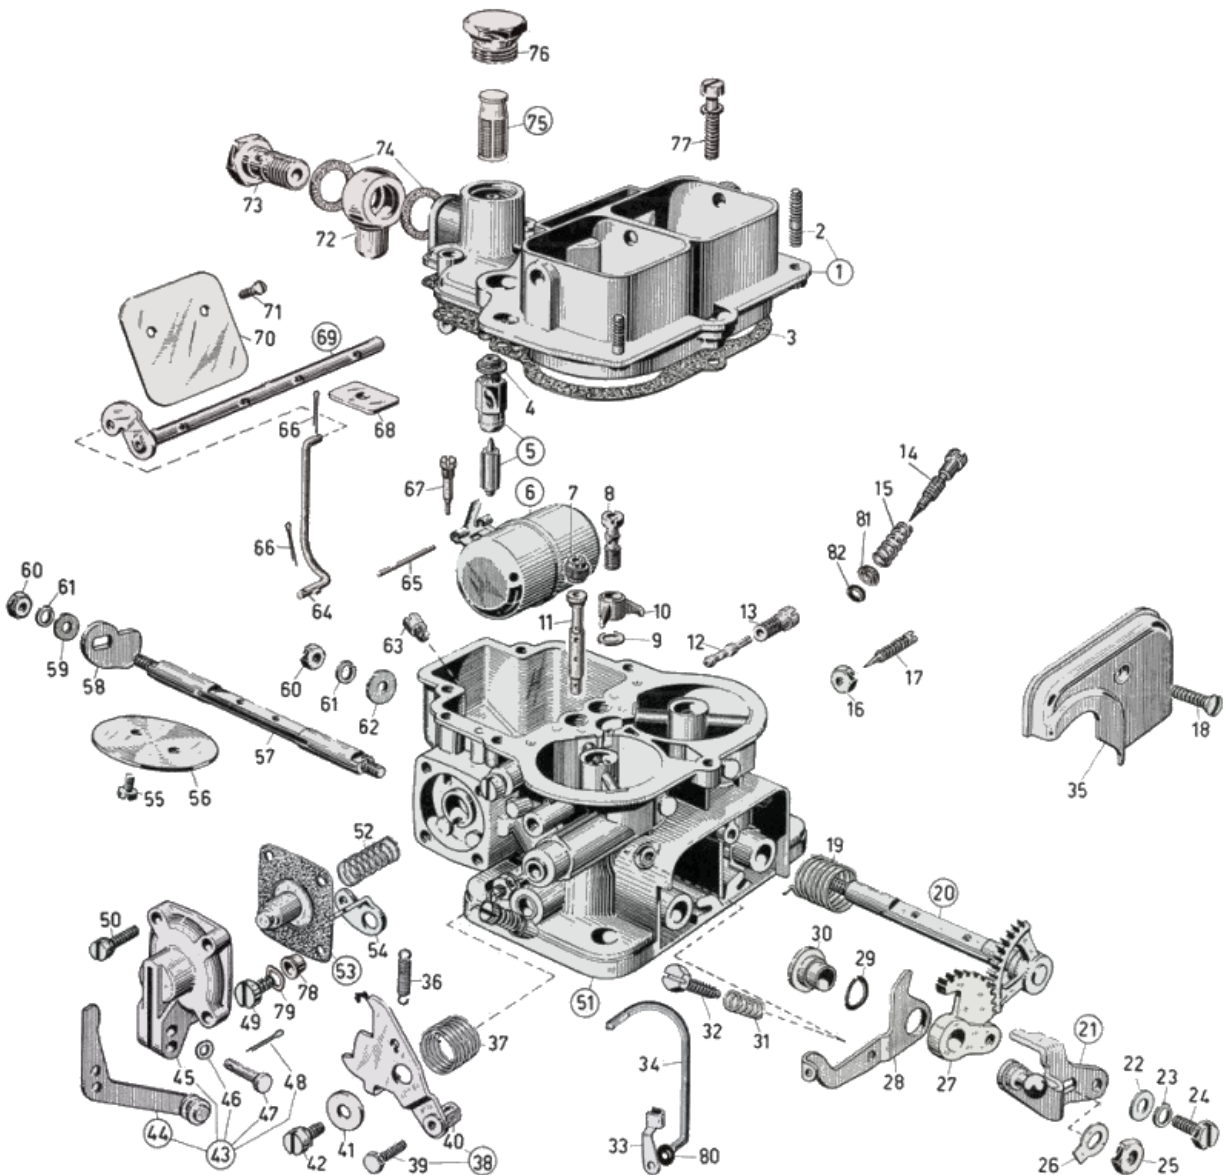

WEBER 40 DFI

Exploded view

<https://www.carbparts.eu>

Prices and product availability are subject to change

WEBER 40 DFI

List of parts

No	Part No	Price	Pcs	Description
1	31716.017	$ 0	1	Carburetor cover Assy, including:
2	64955.003	$ 0	3	— Stud bolt
3	41705.020	$ 0	1	Carburetor Cover Gasket
4	41535.015	$ 0.3	1	Needle valve gasket
5	64240.013	$ 0	1	Float needle valve
6	41015.004	$ 57	1	Float
7	41360.001	$ 3.3	2	Air bleed jet
8	64290.005	$ 25.3	1	Pump Delivery Valve
9	41530.012	$ 0	1	Pump jet gasket
10	41252.013	$ 12.4	1	Pump Jet
11	61440.166	$ 15.7	2	Emulsion tube
12	41160.003	$ 3.3	2	Idle jet
13	52570.005	$ 7	2	Idle Jet Holder
14	64750.018	$ 0	2	Idle mixture adjusting screw
14	64750.009	$ 0.8	2	Idle mixture adjusting screw
15	47600.007	$ 2.5	2	Spring for idle adjusting screw
16	34705.001	$ 0.8	2	Air Adjusting Screw Nut
17	64750.010	$ 0	2	Air Adjusting Screw
18	64570.010	$ 0	1	Screw
19	47610 039	$ 0	1	Lever return spring
20	10016.451	$ 0	1	Oversized Throttle Shaft
20	10015.459	$ 0	1	Throttle Shaft
21	45034.030	$ 0	1	Throttle Lever
22	55510.046	$ 2.4	1	Washer for loose lever
23	55525.001	$ 0	1	Spring Washer
24	64615.003	$ 0	1	Screw
25	34710.003	$ 1.1	1	Throttle Spindle Nut
26	55520 004	$ 0	1	Shaft Lock Tab
27	58202.016	$ 0	1	Throttle Shaft Gear
28	45032.085	$ 0	1	Fast Idle Control Lever
29	55530.002	$ 3.3	1	Wavy Washer
30	12765 003	$ 0	1	Spacer Bushing
31	47600.007	$ 2.5	1	Throttle Stop Screw Spring
32	64625.001	$ 0	1	Throttle Stop Screw
33	47670.001	$ 0	1	Rod Clamp
34	61280.043	$ 0	1	Tie rod
35	32464.004	$ 0	1	Toothed Sector Box Cover
36	47605.022	$ 0	1	Spindle return spring
37	47610.056	$ 5.4	1	Spring
38	45202.024	$ 0	1	Lever
39	64615.004	$ 0	1	- Screw securing wire
40	45202.025	$ 0	1	— Throttle Lever
41	55510.002	$ 1.6	1	Spring Washer

No	Part No	Price	Pcs	Description
42	64700.012	$ 3.1	1	Lever Fixing Screw
43	32486.014	$ 0	1	Accelerator Pump Cover Assembly Includes
44	45103 003	$ 0	1	— Pump lever
45	32484.001	$ 0	1	— Pump diaphragm cover
46	55530.006	$ 0	1	— Wavy Washer
47	52010.033	$ 0	1	— Pin
48	32610.006	$ 0	1	— Spilt pin
49	64520.029	$ 0	1	Fixing Screw
50	64700 004	$ 0	4	Pump Cover Screw
51	-	$ 0	1	Carburetor Body
52	47600.107	$ 9.9	1	Pump Spring
53	47407.014	$ 27.8	1	Pump diaphragm
54	45032.091	$ 0	1	Choke Lever
55	64520.023	$ 0.7	4	Throttle Plate Screw
56	64005.036	$ 0	2	Throttle plate
56	64005.087	$ 0	2	Throttle plate
57	10001.454	$ 0	1	Primary Throttle Shaft - Oversized
57	10000.426	$ 0	1	Primary Throttle Shaft
58	14850.003	$ 0	1	Pump Cam
59	55510.046	$ 2.4	1	Washer for loose lever
60	34705.001	$ 0.8	2	Nut
61	55525.001	$ 0	2	Spring Washer
62	55510.002	$ 1.6	1	Spring Washer
63	41120.001	$ 4.1	2	Main jet
64	61280.045	$ 0	1	Tie rod
65	52000.015	$ 2	1	Float pivot
66	32610.006	$ 0	2	— Spilt pin
67	64900 001	$ 0	1	Pump discharge blanking needle
68	52135.010	$ 3.3	1	Dust seal plate
69	10020.206	$ 0	1	Choke shaft
70	64010.007	$ 11.9	2	Choke throttle valve
71	64525.003	$ 0	4	Choke plate fixing screw
72	10354.012	$ 32.9	1	Fuel Union
73	12715.021	$ 38.9	1	Fuel Union Bolt
74	41530.001	$ 1.9	2	Gasket
75	37022.002	$ 5.8	1	Filter element
76	61002.018	$ 11.9	1	Fuel Filter Cover
77	64700.005	$ 0.6	5	Top Cover Fixing Screw
78	12775.010	$ 9.6	1	Bushing For Lever
79	55530 008	$ 0	1	Spring Ring
80	41565.010	$ 0	1.	Idle Mixture Screw O Ring
81	58000.006	$ 2.1	2	Throttle Stop Screw O Ring Cap
82	41565.002	$ 0.4	2	O-Ring For Idle Jet Holder

<https://www.carbparts.eu>

Prices and product availability are subject to change