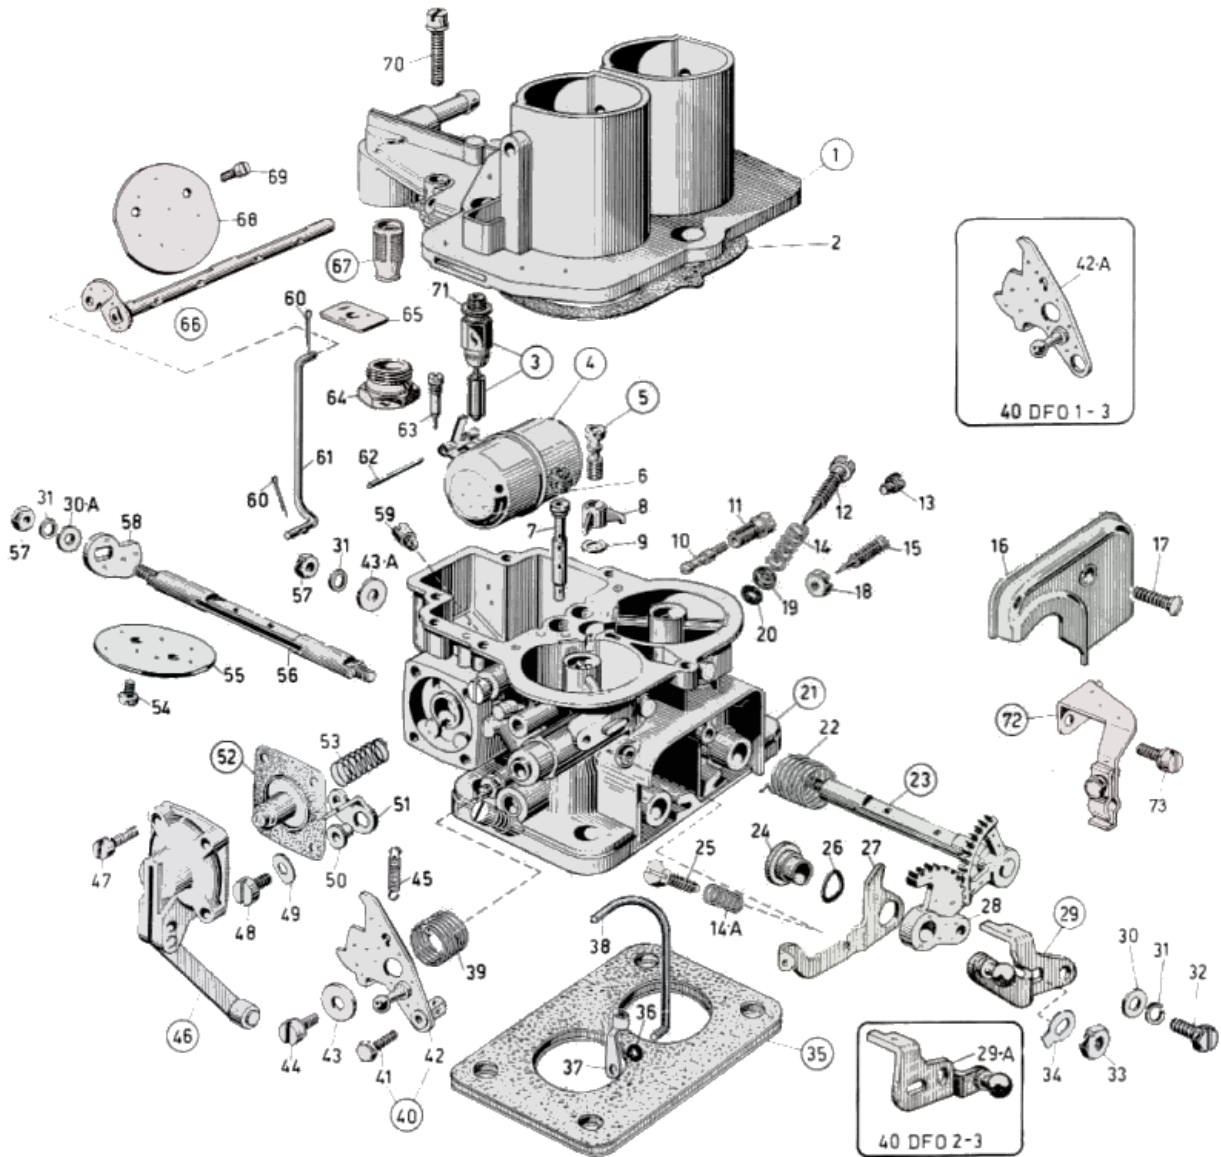

WEBER 40 DFO

Exploded view

<https://www.carbparts.eu>

Prices and product availability are subject to change

WEBER 40 DFO

List of parts

No	Part No	Price	Pcs	Description
1	31716.083	\$ 0	1	Carb Top Cover
2	41705.020	\$ 0	1	Carburetor Cover Gasket
3	64240.013	\$ 0	1	Float needle valve
4	41015.004	\$ 57	1	Float
5	64290.005	\$ 25.3	1	Pump Delivery Valve
6	41360.001	\$ 3.3	2	Air bleed jet
7	61440.166	\$ 15.7	2	Emulsion tube
8	41252.013	\$ 12.4	1	Pump Jet
9	41530.012	\$ 0	1	Pump jet gasket
10	41160.003	\$ 3.3	2	Idle jet
11	52570.005	\$ 7	2	Idle Jet Holder
12	64750.003	\$ 4	2	Idle mixture screw
13	61015.005	\$ 3.2	1	Vacuum Take-Off Cover
14	47600.007	\$ 2.5	2	Idle Mixture Screw Spring
14	47600.007	\$ 2.5	1	Idle Mixture Screw Spring
15	64750.010	\$ 0	2	Air Adjusting Screw
16	32464.004	\$ 0	1	Toothed Sector Box Cover
17	64570.010	\$ 0	1	Inspection Cover Fixing Screw
18	34705.001	\$ 0.8	2	By-pass screw lock nut
19	58000.006	\$ 2.1	2	Idle Mixture Screw Cup Washer
20	41565.002	\$ 0.4	2	Idle Mixture Screw 'O' Ring
21	-	\$ 0	1	Carburetor Body
22	47610.039	\$ 4.3	1	Spindle return spring
23	10015.459	\$ 0	1	Throttle Shaft
23	10016.451	\$ 0	1	Oversized Throttle Shaft
24	12765.003	\$ 17.2	1	Spacer Bushing
25	64625.001	\$ 0	1	Throttle Stop Screw
26	55530.002	\$ 3.3	1	Wavy Washer
27	45032.085	\$ 0	1	Fast Idle Control Lever
28	58202.016	\$ 0	1	Throttle Shaft Gear
29	45034.030	\$ 0	1	Throttle Lever
29	45034.060	\$ 0	1	Throttle lever (40 DFO 2-3)
30	55510.046	\$ 2.4	1	Flat Washer
30	55510.046	\$ 2.4	1	Flat Washer
31	55525.001	\$ 0	3	Spring Washer
32	64615.003	\$ 0	1	Screw
33	34710.003	\$ 1.1	1	Throttle Spindle Nut
34	55520.004	\$ 1.1	1	Throttle Shaft Lock Washer
35	39152.005	\$ 0	1	Base Spacer Heat Gasket
36	41565.010	\$ 0	1	O Ring Seal