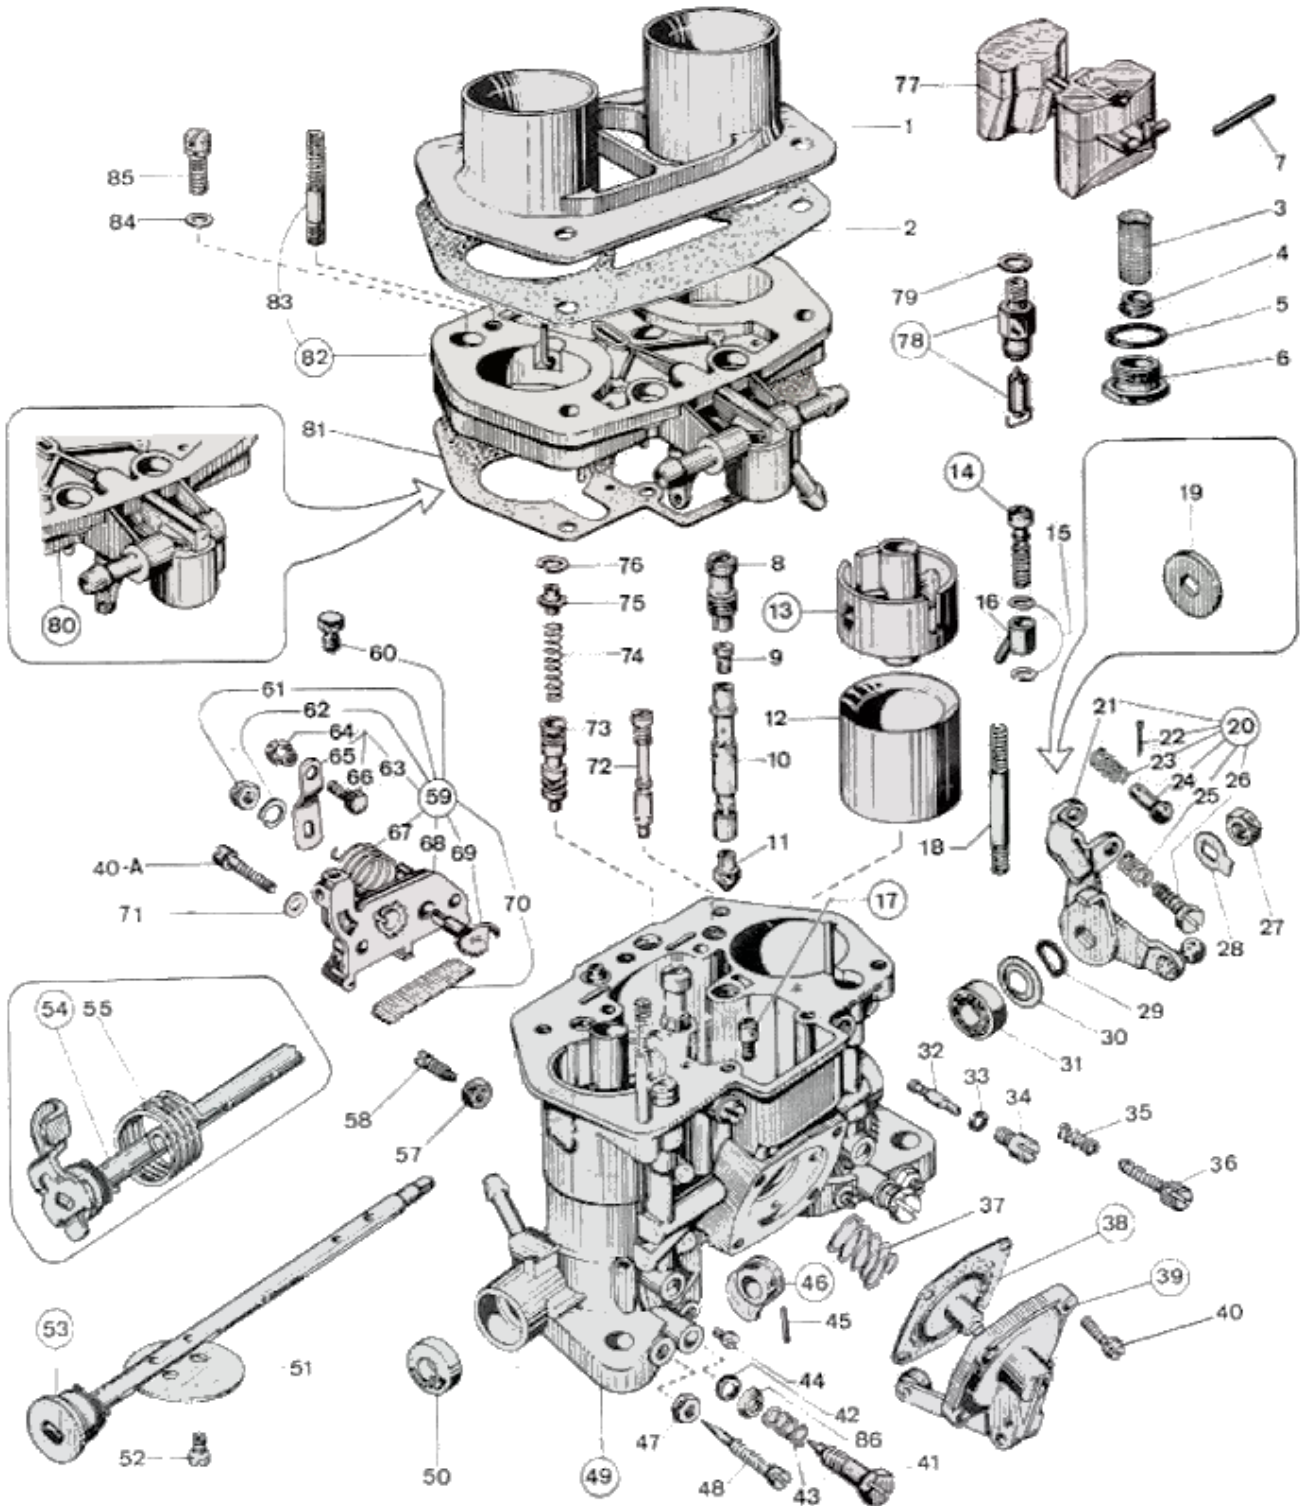

WEBER 40 IDF 13/15 - exploded view

<https://www.carbparts.eu>

Prices and product availability are subject to change

CarbDeal

Selling carburetor parts since 2005

WEBER 40 IDF 13/15 - Parts list

No	Part No	Price	Pcs	Description	No	Part No	Price	Pcs	Description
1	52848.002	\$ 0	1	Air Horn	43	47600.062	\$ 1.8	2	Mixture Screw Spring
2	41655.013	\$ 0	1	Air Horn Gasket	44	61015.005	\$ 1.9	2	Vacuum Take-Off Cover
3	37020.002	\$ 3.2	1	Fuel Filter Element	45	58445.001	\$ 0.4	1	Spring Pin
4	61060.001	\$ 0	1	Filter Washer	46	14852.007	\$ 0	1	Pump Cam
5	41530.024	\$ 0.3	1	Fuel Filter Gasket	47	34705.006	\$ 0	2	Air By-Pass Screw Locking Nut
6	61002.010	\$ 6.4	1	Fuel Filter Cover	48	64750.023	\$ 6	2	Air by-pass screw
7	52000.001	\$ 1.9	1	Float Fulcrum Pin	49	-	\$ 0	1	Carburetor Body
8	52580.001	\$ 5.5	2	Emulsion Tube Holder	50	50002.006	\$ 0	1	Shaft Bushing
9	41365.001	\$ 5.2	2	Air corrector	51	64005.020	\$ 0	2	Throttle Plate
10	61450.031	\$ 8	2	Emulsion tube	52	64520.027	\$ 0.6	4	Throttle plate screw
11	41110.001	\$ 15	2	Main jet	53	10020.408	\$ 0	1	Throttle Shaft
12	34894.006	\$ 19	2	Choke tube	54	10020.223	\$ 0	1	Throttle Shaft
13	31866.001	\$ 0	2	Auxiliary venturi	55	47610.035	\$ 7.5	1	Throttle Return Spring
14	64290.016	\$ 17.9	2	Pump Demand Valve	57	34715.015	\$ 0	2	Fixing Nut
15	41530.012	\$ 0	4	Pump jet gasket	58	64830.002	\$ 7.9	2	Choke Tube Fixing Screw
16	41252.011	\$ 11.4	2	Pump Jet	59	32556.002	\$ 39	1	Cold Start Unit
17	64230.001	\$ 0	1	Back bleed valve	60	64605.017	\$ 2.6	1	— Choke Cable Clamp
18	64955.109	\$ 0	2	Stud bolt	61	34715.010	\$ 0	1	— Lever fixing nut
19	55555.005	\$ 2	1	Shaft Spacer	62	55525.010	\$ 0.4	1	— Spring washer
20	45048.020	\$ 0	1	Throttle control lever	63	45027.030	\$ 0	1	— Cold Start Lever Assembly
21	45048.019	\$ 0	1	— Throttle Lever	64	34720.002	\$ 0	1	— Cold Start Nut
22	32610.002	\$ 0.1	1	— Spilt pin	65	45025.029	\$ 0	1	— Cold Start Lever
23	47600.062	\$ 1.8	1	— Spring	66	64800.002	\$ 0	1	— Screw securing wire
24	52010.001	\$ 0	1	— Pin	67	47610.006	\$ 7.5	1	— Lever return spring
25	47600.007	\$ 2.3	1	— Spring	68	32556.001	\$ 0	1	— Cold Start Unit
26	64625.021	\$ 0	1	— Screw	69	10085.003	\$ 0	1	— Starting shaft
27	34710.003	\$ 1	1	Throttle Spindle Nut	70	37000.016	\$ 0	1	— Filter Screen
28	55520.004	\$ 1	1	Throttle Lock Washer	71	55510.038	\$ 0	2	Flat Washer
29	55530.005	\$ 3.8	1	Spring Ring	72	41205.101	\$ 12	2	Starter Jet
30	53000.015	\$ 0	1	Scodellino premicuscinetto	73	64330.009	\$ 7	2	Starter Valve
31	32650.001	\$ 3.9	1	Throttle Shaft Bearing	74	47600.133	\$ 3.5	2	Starter Valve Spring
32	41160.005	\$ 3	2	Idle jet	75	12775.024	\$ 3.5	2	Spring guide and retainer
33	41565.002	\$ 0.4	2	O-Ring For Idle Jet Holder	76	10140.002	\$ 3	2	Spring Clip
34	52570.006	\$ 6.5	2	Idle Jet Holder	77	41030.008	\$ 9.5	1	Float
35	47600.007	\$ 2.3	1	Spring For Throttle Stop Screw	78	64240.012	\$ 9.5	1	Float needle valve
36	64585.005	\$ 0	1	Throttle stop screw	79	41535.015	\$ 0	1	Needle valve gasket
37	47600.028	\$ 6	1	Diaphragm Loading Spring	80	31716.095	\$ 0	1	Carb Top Cover
38	47407.027	\$ 8.7	1	Pump diaphragm	81	41705.032	\$ 0	1	Carburetor Cover Gasket
39	32486.027	\$ 0	1	Accelerator Pump Cover	82	31716.094	\$ 0	1	Carb Top Cover
40	64700.004	\$ 2.4	2	Pump Cover Screw	83	64955.102	\$ 0	2	— Stud bolt
40	64700.004	\$ 2.4	4	Pump Cover Screw	84	55510.034	\$ 0.4	5	Spring Washer
41	64755.013	\$ 0	2	Idle Mixture Adjustment Screw	85	64700.005	\$ 0	5	Top Cover Fixing Screw
42	41565.002	\$ 0.4	2	O-Ring For Idle Jet Holder	86	58000.006	\$ 1.9	2	Mixture Screw O Ring Cap