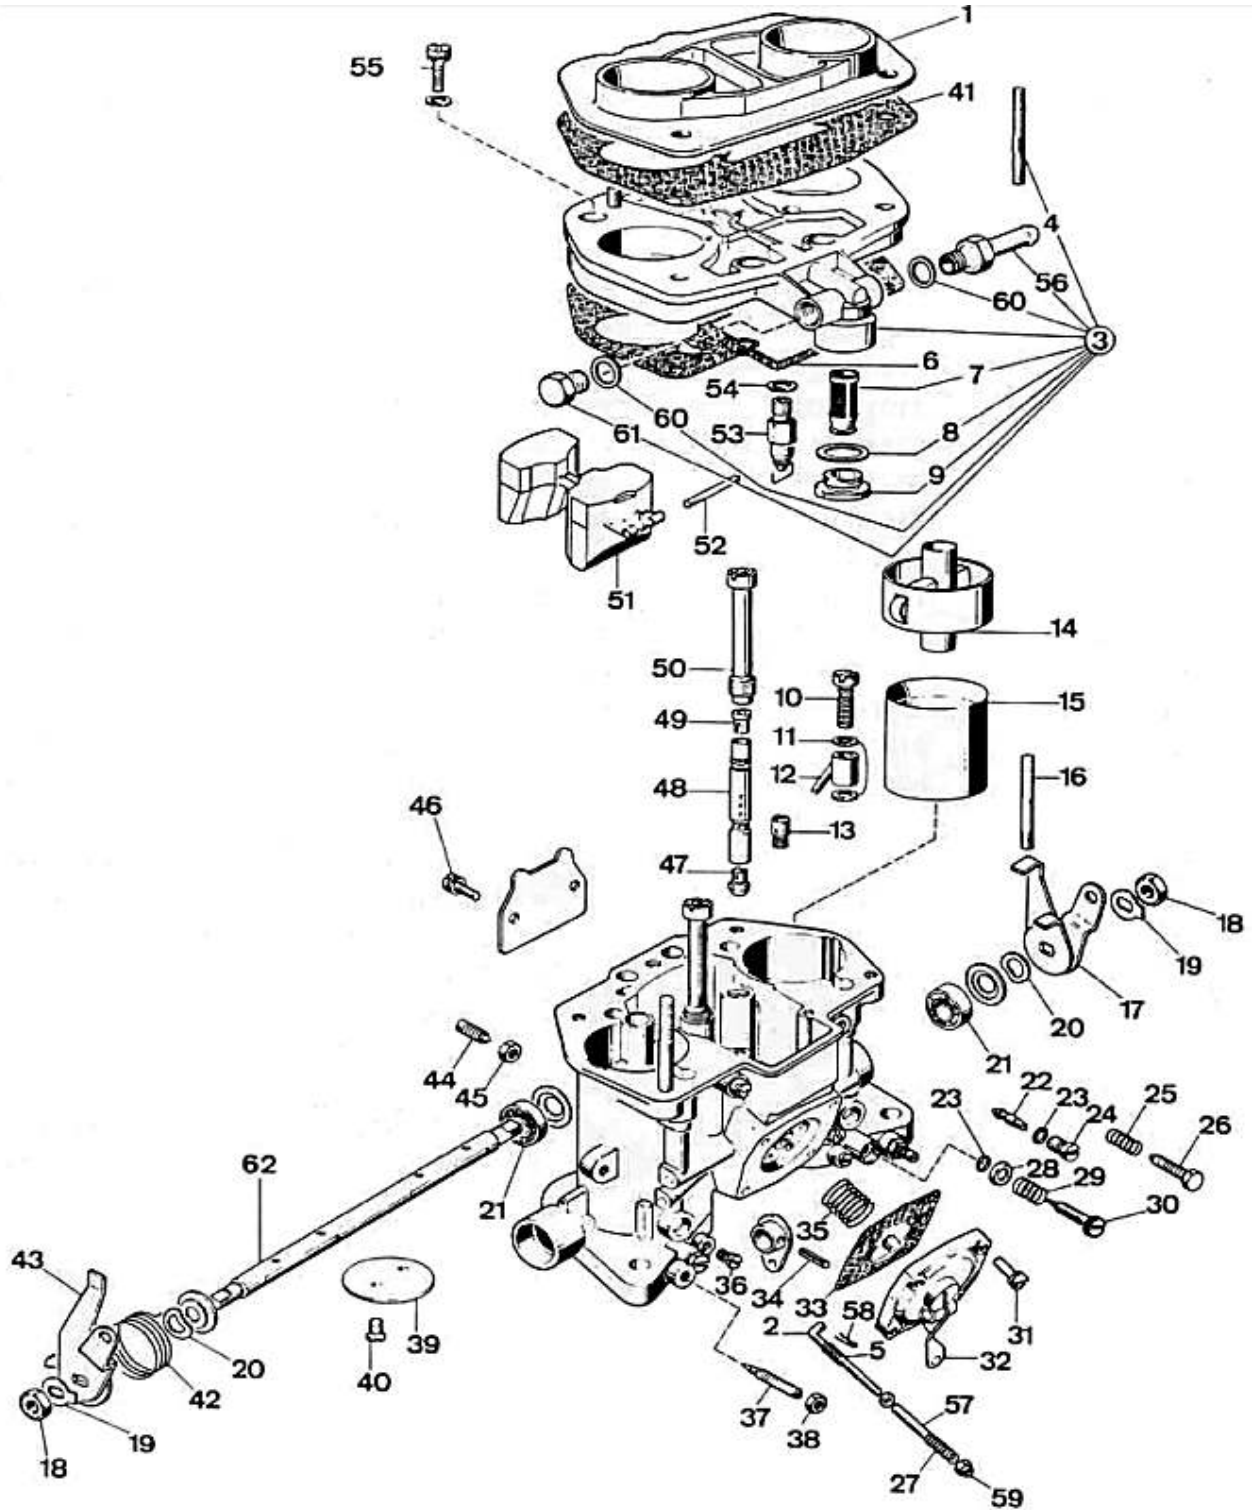

WEBER 40 IDF 70 - exploded view

<https://www.carbparts.eu>

Prices and product availability are subject to change

CarbDeal

Selling carburetor parts since 2005

WEBER 40 IDF 70 - Parts list

No	Part No	Price	Pcs	Description	No	Part No	Price	Pcs	Description
1	52948.003	\$ 52.2	1	Air Horn	32	32486.085	\$ 0	1	Pump Cover
2	61285.042	\$ 0	1	Pump Control Rod	33	47407.207	\$ 9	1	Pump Diaphragm
3	93.0078.05	\$ 0	1	Carburetor Top Cover	34	58445.001	\$ 0.4	1	Fixing Pin
4	64955.108	\$ 2.9	2	Stud	35	47600.250	\$ 6	1	Pump Diaphragm Spring
5	47600.252	\$ 0	1	Pump Rod Spring	36	61015.005	\$ 1.9	2	Vacuum Take-Off Cover
6	41705.085	\$ 4.1	1	Carburetor Main Gasket	37	64750.029	\$ 7.5	2	Air By-Pass Screw
7	37022.010	\$ 5.2	1	Fuel Filter	38	34705.001	\$ 0.8	2	Air By-Pass Screw Nut
8	41530.024	\$ 0.3	1	Fuel Filter Gasket	39	64005.126	\$ 17.2	2	Throttle Plate
9	61002.010	\$ 6.4	1	Fuel Filter cover	40	64520.027	\$ 0.6	4	Throttle Plate Fixing Screw
10	64290.016	\$ 17.9	2	Pump Demand Valve	41	41655.020	\$ 5.5	1	Air Horn Gasket
11	41530.012	\$ 0	4	Pump Jet Gasket	42	47610.035	\$ 7.5	1	Throttle Return Spring
12	76210	\$ 11.4	2	Pump jet	43	45034.109	\$ 34.1	1	Throttle Lever
13	79701	\$ 7.9	1	Pump Exhaust Valve	44	64830.002	\$ 7.9	2	Choke Tube Fixing Screw
14	69002.450	\$ 37.7	2	Auxiliary Venturi	45	34715.010	\$ 0	2	Choke Tube Fixing Screw Nut
15	71506	\$ 19	2	Venturi (Choke Tube)	46	64700.013	\$ 9	2	Fixing Screw
16	64955.114	\$ 0	2	Stud	47	73401.115	\$ 2.4	2	Main Jet
17	45034.110	\$ 34.1	1	Throttle Lever	48	61450.031	\$ 8	2	Emulsion tube
18	34710.003	\$ 1	2	Throttle Spindle Nut	49	77401.200	\$ 2.4	2	Air Corrector Jet
19	55520.004	\$ 1	2	Lock Washer	50	52580.006	\$ 8.5	2	Emulsion kTube Holder
20	55530.005	\$ 3.8	2	Spring Ring	51	41030.008	\$ 9.5	1	Float
21	32650.003	\$ 0	2	Bearing	52	52000.001	\$ 1.9	1	Float Pin
22	74405	\$ 3	2	Idle Jet	53	79511.175	\$ 7.7	1	Needle Valve
23	41565.002	\$ 0.4	4	Idle Jet O Ring	54	83102.100	\$ 1.1	1	Needle Valve Gasket
24	52570.006	\$ 6.5	2	Idle Jet Holder	55	64700.005	\$ 0	5	Top Cover Fixing Screw
25	47600.007	\$ 2.3	1	Throttle Stop Screw Spring	56	10525.023	\$ 2.9	1	Fuel Inlet Pipe
26	64625.015	\$ 2.3	1	Throttle Stop Screw	57	12750.126	\$ 0	1	Pump Adjustment Rod
27	47600.251	\$ 8.5	1	Pump Rod Spring	58	32610.003	\$ 0.9	1	Spring Clip
28	58000.006	\$ 1.9	2	Mixture Screw O Ring Cap	59	34725.008	\$ 0	1	Pump Rod Nut
29	47600.062	\$ 1.8	2	Mixture Screw Spring	60	41535.003	\$ 1.1	2	Fuel Pipe Gasket
30	64750.003	\$ 3	2	Mixture Screw	61	61002.022	\$ 5.5	1	Threaded Cap
31	64700.004	\$ 2.4	4	Pump Cover Screw	62	10005.243	\$ 35.7	1	Throttle Shaft