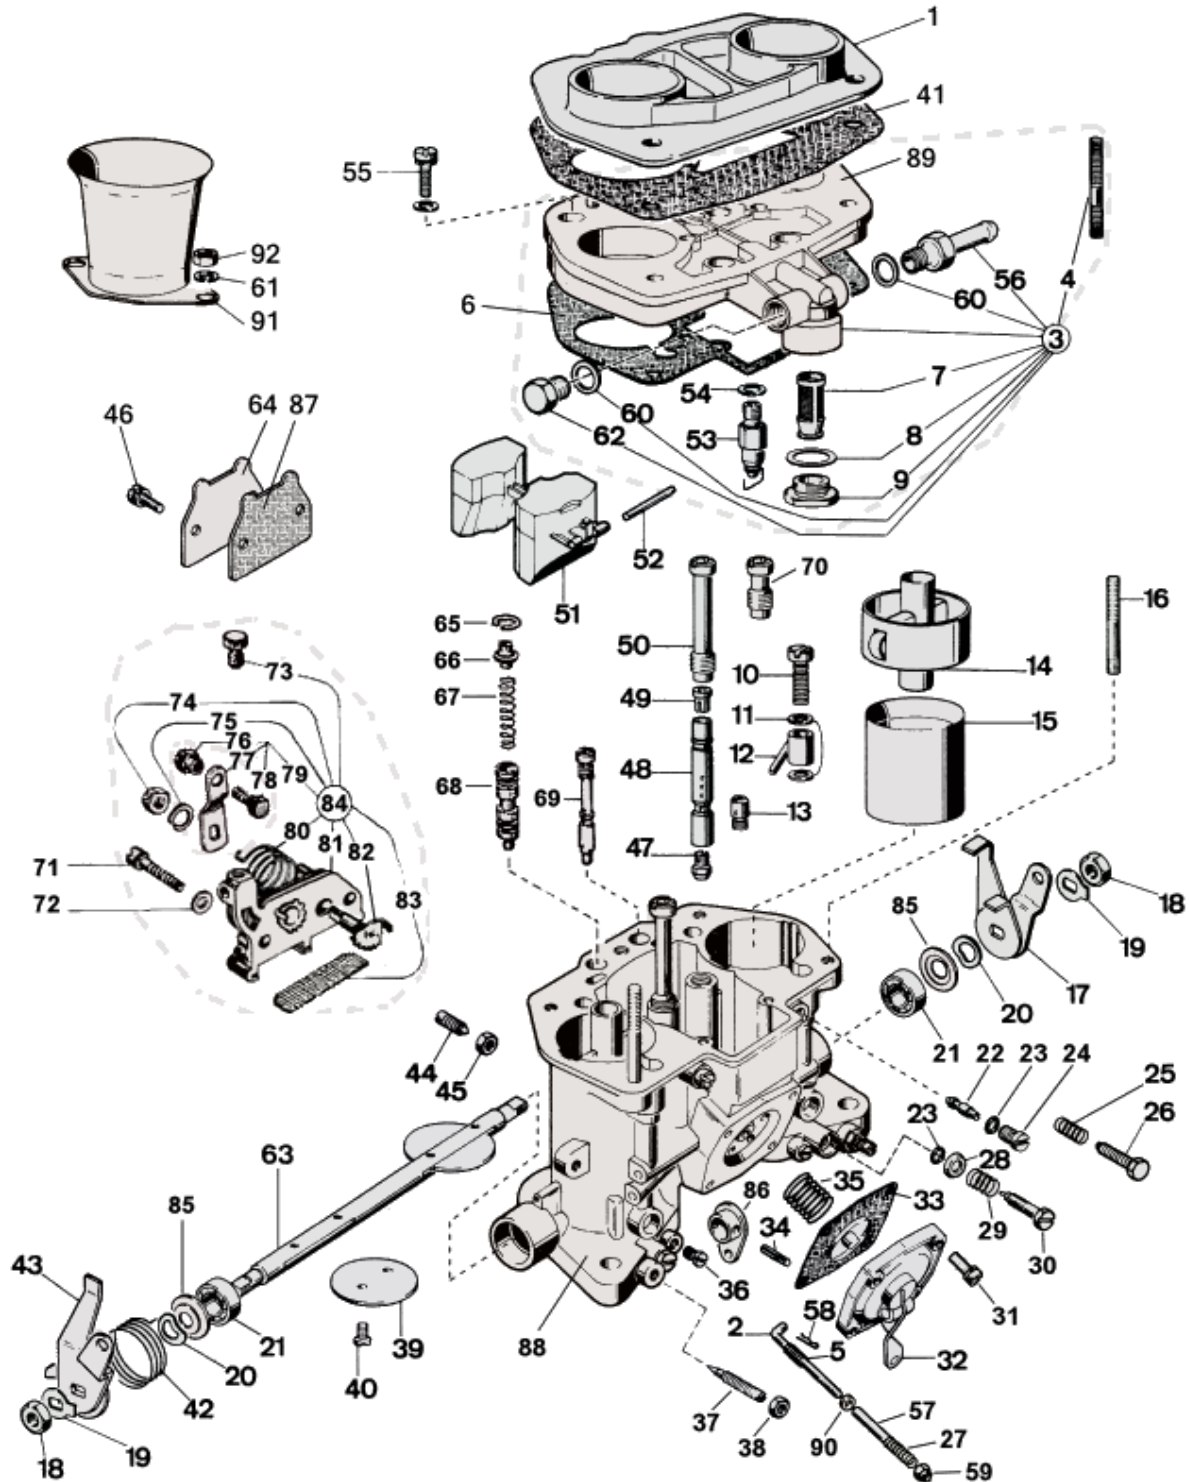

WEBER 40 IDF 70

Exploded view

<https://www.carbparts.eu>

Prices and product availability are subject to change

WEBER 40 IDF 70

List of parts

No	Part No	Price	Pcs	Description
1	52848.003	\$ 87.5	1	Air Horn
2	61285.042	\$ 0	1	Pump Control Rod
3	93.0078.05	\$ 0	1	Carburetor Top Cover
4	64955.108	\$ 4.9	2	Stud
5	47600.252	\$ 0	1	Pump Rod Spring
6	41705.085	\$ 3.5	1	Carburetor Main Gasket
7	37022.010	\$ 5.7	1	Fuel Filter
8	41530.024	\$ 0.3	1	Fuel Filter Gasket
9	61002.010	\$ 7	1	Fuel Filter cover
10	64290.016	\$ 18.8	2	Pump Demand Valve
11	41530.012	\$ 0	4	Pump Jet Gasket
12	76210	\$ 16.6	2	Pump jet
13	79701	\$ 10.4	1	Pump Exhaust Valve
14	69002.450	\$ 63.2	2	Auxiliary Venturi
15	71506	\$ 16.6	2	Venturi (Choke Tube)
16	64955.114	\$ 0	2	Stud
17	45034.110	\$ 11.9	1	Throttle Lever
18	34710.003	\$ 1.1	2	Throttle Spindle Nut
19	55520.004	\$ 1.1	2	Lock Washer
20	55530.005	\$ 6.1	2	Spring Ring
21	32650.003	\$ 1.7	2	Bearing
22	74405	\$ 4	2	Idle Jet
23	41565.002	\$ 0.4	4	Idle Jet O Ring
24	52570.006	\$ 7	2	Idle Jet Holder
25	47600.007	\$ 2.5	1	Throttle Stop Screw Spring
26	64625.015	\$ 6.2	1	Throttle Stop Screw
27	47600.251	\$ 14.2	1	Pump Rod Spring
28	58000.006	\$ 2.1	2	Mixture Screw O Ring Cap
29	47600.062	\$ 3	2	Mixture Screw Spring
30	64750.003	\$ 4	2	Mixture Screw
31	64700.004	\$ 3.2	4	Pump Cover Screw
32	32486.085	\$ 0	1	Pump Cover
33	47407.207	\$ 11.9	1	Pump Diaphragm
34	58445.001	\$ 0.4	1	Fixing Pin
35	47600.250	\$ 8	1	Pump Diaphragm Spring
36	61015.005	\$ 3.2	2	Vacuum Take-Off Cover
37	64750.029	\$ 9.9	2	Air By-Pass Screw
38	34705.001	\$ 0.8	2	Air By-Pass Screw Nut
39	64005.126	\$ 28.8	2	Throttle Plate
40	64520.027	\$ 0.7	4	Throttle Plate Fixing Screw
41	41655.020	\$ 4.2	1	Air Horn Gasket
42	47610.035	\$ 9.9	1	Throttle Return Spring
43	45034.109	\$ 11.9	1	Throttle Lever
44	64830.002	\$ 5.3	2	Choke Tube Fixing Screw
45	34715.010	\$ 0	2	Choke Tube Fixing Screw Nut
46	64700.013	\$ 3.6	2	Fixing Screw