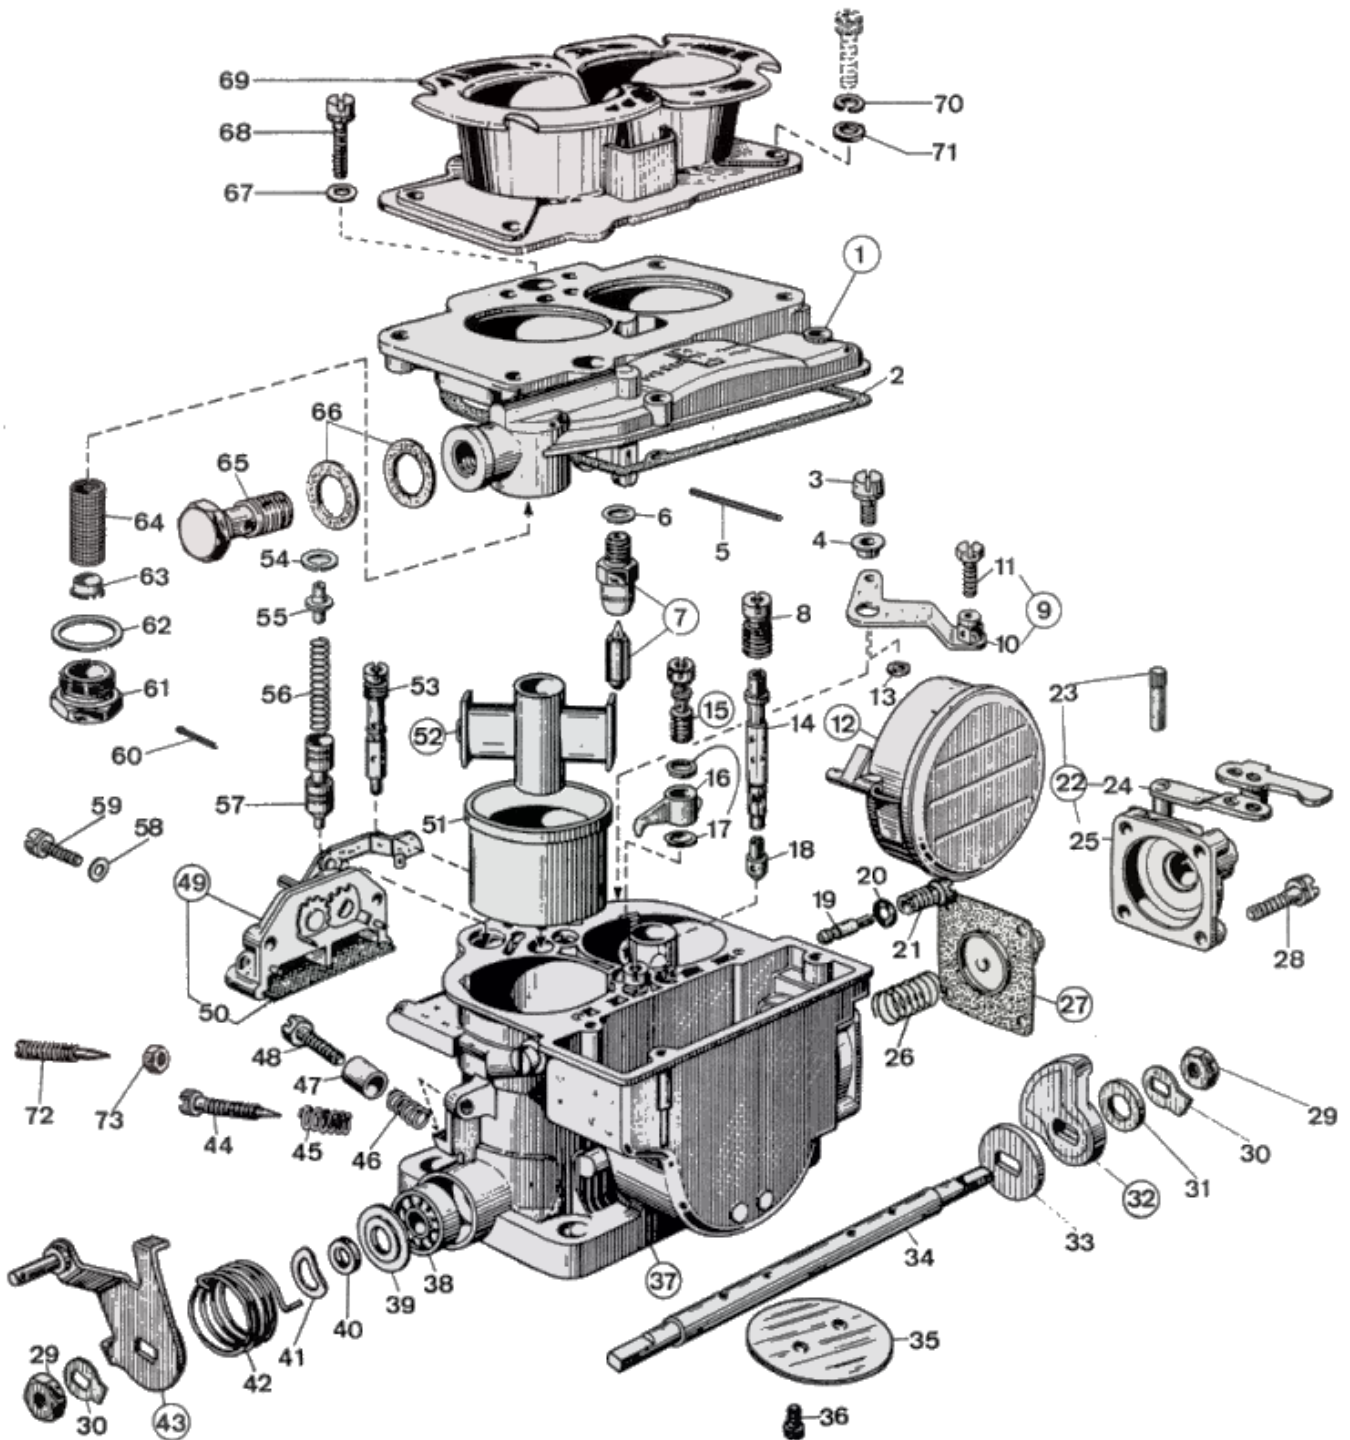

WEBER 42 DCNF 2 - exploded view

<https://www.carbparts.eu>

Prices and product availability are subject to change

CarbDeal
Selling carburetor parts since 2005

WEBER 42 DCNF 2 - Parts list

No	Part No	Price	Pcs	Description	No	Part No	Price	Pcs	Description
1	31716.096	$ 0	1	Carburetor Top Cover	38	32650.001	$ 3.9	2	Throttle Shaft Bearing
2	41705.029	$ 9.8	1	Top Cover Gasket	39	58000.017	$ 0	2	Spring Retaining Cover
3	64700.012	$ 3.3	1	Lever Fixing Screw	40	12750.053	$ 0	2	Shaft Distance Piece
4	12775.010	$ 10.4	1	Bushing For Lever	41	55530.010	$ 0	2	Wavy Washer
5	52000.010	$ 0	1	Float Fulcrum Pin	42	47610.078	$ 6.8	1	Primary Shaft Return Spring
6	41535.015	$ 0	1	Needle valve gasket	43	45041.050	$ 0	1	Throttles control lever
7	64240.015	$ 9.5	1	Float needle valve	44	64750.003	$ 3	2	Idle mixture screw
8	41370.001	$ 6	2	Emulsion tube holder air corrector	45	47600.007	$ 2.6	2	Idle Mixture Screw Spring
9	45096.020	$ 0	1	Leva a squadro completa di:	46	47600.007	$ 2.6	1	Throttle Stop Screw Spring
10	45096.019	$ 0	1	— Lever	47	12785.013	$ 0	1	Bushing
11	64615.004	$ 0	1	- Screw securing wire	48	64625.014	$ 0	1	Throttle Stop Screw
12	41015.005	$ 65	1	Float	49	32556.019	$ 0	1	Starter control, including:
13	55510.056	$ 1.7	1	Flat Washer	50	37000.016	$ 4.5	1	— Filter Screen
14	61450.225	$ 20	2	Emulsion Tube	51	34914.006	$ 0	2	Venturi (Choke)
15	64290.014	$ 19.4	1	Pump Delivery Valve	52	31956.003	$ 0	2	Auxiliary Venturi
16	41252.018	$ 0	1	Pump Jet	53	41205.151	$ 14	2	Starter Jet
17	41530.012	$ 0	2	Pump jet gasket	54	10140.002	$ 3.5	2	Spring Clip
18	41115.003	$ 4	2	Main jet	55	12775.024	$ 3.5	2	Spring guide and retainer
19	41160.005	$ 3	2	Idle jet	56	47600.139	$ 3.5	2	Starter Valve Spring
20	41565.002	$ 0.5	2	Idle jet holder O Ring seal	57	64330.008	$ 32.4	2	Starter Valve
21	52570.006	$ 7.4	2	Idle Jet Holder	58	55510.038	$ 0	2	Flat Washer
22	32486.036	$ 0	1	Accelerator Pump Cover Assembly Includes	59	64700.004	$ 2.4	2	Pump Cover Screw
23	52000.021	$ 0	1	— Pin	60	32610.006	$ 0	1	— Spilt pin
24	45138.008	$ 0	1	— Throttle Lever	61	61002.010	$ 7.4	1	Fuel Filter Cover
25	32484.001	$ 0	1	— Pump diaphragm cover	62	41530.024	$ 0.3	1	Fuel Filter Gasket
26	47600.092	$ 0	1	Pump Spring	63	61060.001	$ 0	1	Filter Washer
27	47407.050	$ 9.5	1	Pump diaphragm	64	37020.002	$ 5.9	1	Fuel Filter Element
28	64700.006	$ 0	4	Pump Cover Screw	65	12715.021	$ 42.3	1	Fuel Union Bolt
29	34710.003	$ 1.2	2	Throttle Spindle Nut	66	41530.001	$ 2	2	Gasket
30	55520.004	$ 1.2	2	Throttle Shaft Lock Washer	67	55510.034	$ 0.5	4	Spring Washer
31	55510.006	$ 0	1	Washer For Shaft	68	64700.005	$ 0.6	4	Top Cover Fixing Screw
32	14852.010	$ 0	1	Pump Cam	69	52848.001	$ 141	1	Air Horn
33	55555.005	$ 2	1	Shaft Spacer	70	55525.001	$ 0	4	Spring Washer
34	10005.211	$ 102	1	Throttle Shaft	71	55510.034	$ 0.5	4	Spring Washer
35	64005.033	$ 36.2	2	Throttle Valve	72	64750.002	$ 7.5	2	Air by-pass screw
36	64520.027	$ 0.7	4	Throttle plate screw	73		$ 0		
37	-	$ 0	1	Carburetor Body					

<https://www.carbparts.eu>

Prices and product availability are subject to change