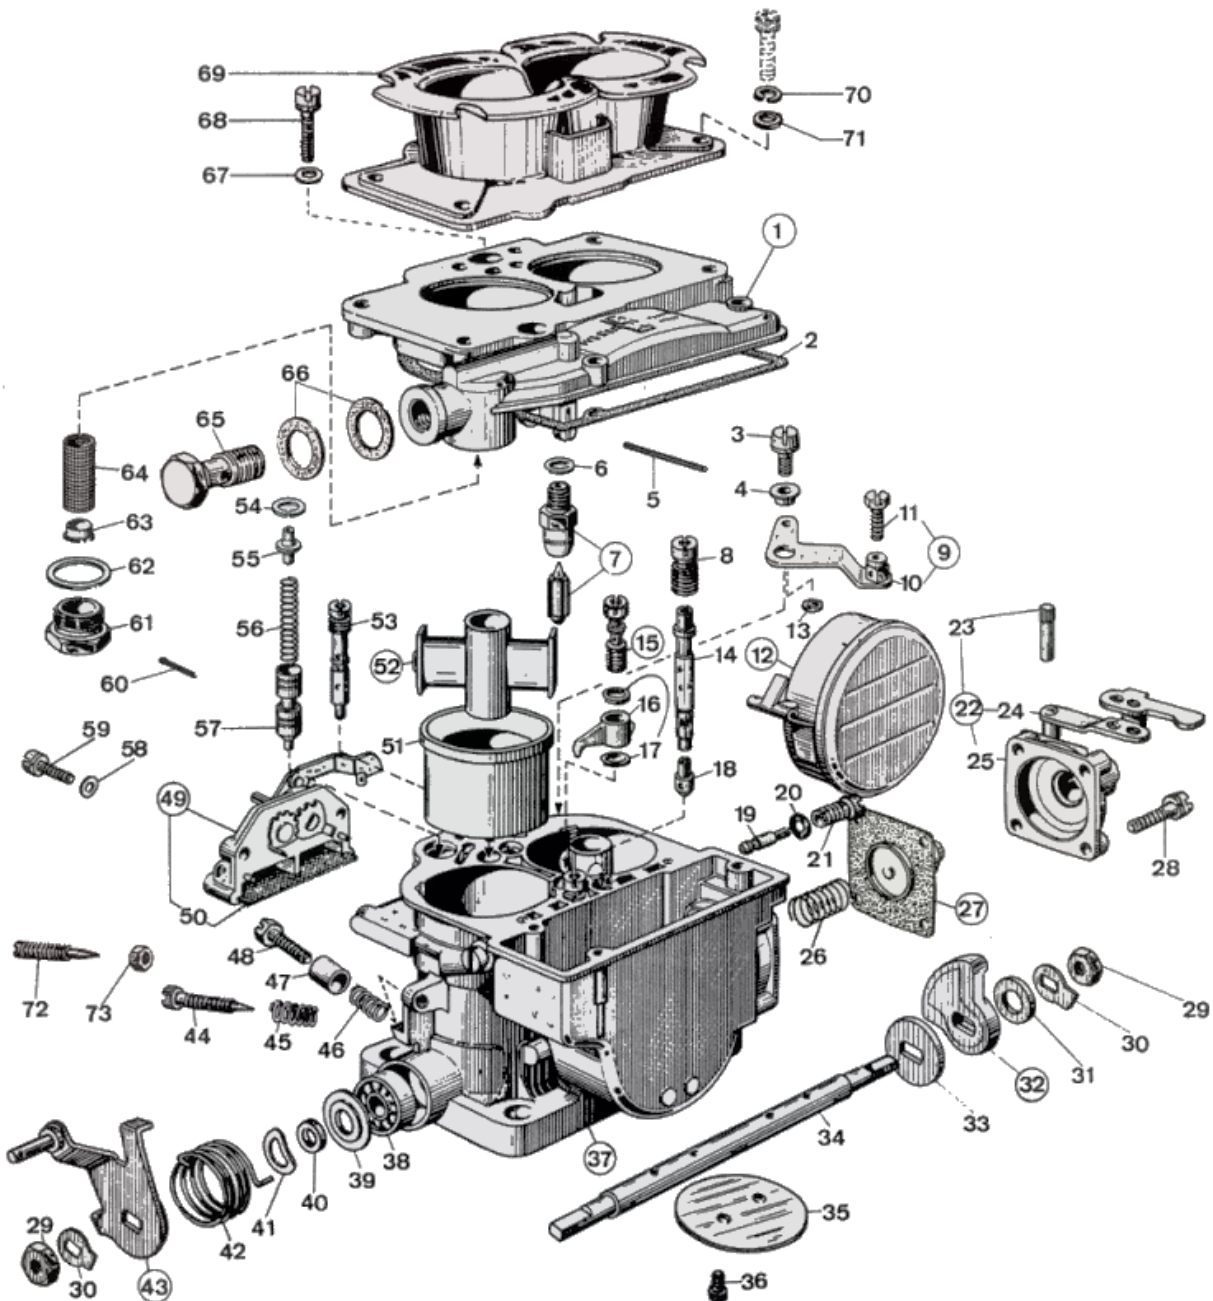

WEBER 42 DCNF 2

Exploded view

<https://www.carbparts.eu>

Prices and product availability are subject to change

WEBER 42 DCNF 2

List of parts

No	Part No	Price	Pcs	Description
1	31716.096	$ 0	1	Carburetor Top Cover
2	41705.029	$ 9	1	Top Cover Gasket
3	64700.012	$ 3.1	1	Lever Fixing Screw
4	12775.010	$ 9.6	1	Bushing For Lever
5	52000.010	$ 0	1	Float Fulcrum Pin
6	41535.015	$ 0.3	1	Needle valve gasket
7	64240.015	$ 8.3	1	Float needle valve
8	41370.001	$ 6.1	2	Emulsion tube holder air corrector
9	45096.020	$ 0	1	Leva a squadra completa di:
10	45096.019	$ 0	1	— Lever
11	64615.004	$ 0	1	- Screw securing wire
12	41015.005	$ 85.8	1	Float
13	55510.056	$ 1.6	1	Flat Washer
14	61450.225	$ 29.1	2	Emulsion Tube
15	64290.014	$ 21.5	1	Pump Delivery Valve
16	41252.018	$ 0	1	Pump Jet
17	41530.012	$ 0	2	Pump jet gasket
18	41115.003	$ 5.8	2	Main jet
19	41160.005	$ 4.3	2	Idle jet
20	41565.002	$ 0.4	2	Idle jet holder O Ring seal
21	52570.006	$ 7.1	2	Idle Jet Holder
22	32486.036	$ 0	1	Accelerator Pump Cover Assembly Includes
23	52000.021	$ 0	1	— Pin
24	45138.008	$ 0	1	— Throttle Lever
25	32484.001	$ 0	1	— Pump diaphragm cover
26	47600.092	$ 0	1	Pump Spring
27	47407.050	$ 12.5	1	Pump diaphragm
28	64700.006	$ 0	4	Pump Cover Screw
29	34710.003	$ 1.1	2	Throttle Spindle Nut
30	55520.004	$ 1.1	2	Throttle Shaft Lock Washer
31	55510.006	$ 0	1	Washer For Shaft
32	14852.010	$ 0	1	Pump Cam
33	55555.005	$ 2.4	1	Shaft Spacer
34	10005.211	$ 93.8	1	Throttle Shaft
35	64005.033	$ 33.3	2	Throttle Valve
36	64520.027	$ 0.7	4	Throttle plate screw
37	-	$ 0	1	Carburetor Body

No	Part No	Price	Pcs	Description
38	32650.001	$ 5.2	2	Throttle Shaft Bearing
39	58000.017	$ 0	2	Spring Retaining Cover
40	12750.053	$ 0	2	Shaft Distance Piece
41	55530.010	$ 0	2	Wavy Washer
42	47610.078	$ 6.2	1	Primary Shaft Return Spring
43	45041.050	$ 0	1	Throttles control lever
44	64750.003	$ 4	2	Idle mixture screw
45	47600.007	$ 2.5	2	Idle Mixture Screw Spring
46	47600.007	$ 2.5	1	Throttle Stop Screw Spring
47	12785.013	$ 0	1	Bushing
48	64625.014	$ 0	1	Throttle Stop Screw
49	32556.019	$ 0	1	Starter control, including:
50	37000.016	$ 5.9	1	— Filter Screen
51	34914.006	$ 0	2	Venturi (Choke)
52	31956.003	$ 0	2	Auxiliary Venturi
53	41205.151	$ 12.9	2	Starter Jet
54	10140.002	$ 3.3	2	Spring Clip
55	12775.024	$ 4.6	2	Spring guide and retainer
56	47600.139	$ 4.6	2	Starter Valve Spring
57	64330.008	$ 29.8	2	Starter Valve
58	55510.038	$ 0	2	Flat Washer
59	64700.004	$ 3.2	2	Pump Cover Screw
60	32610.006	$ 0	1	— Spilt pin
61	61002.010	$ 7	1	Fuel Filter Cover
62	41530.024	$ 0.3	1	Fuel Filter Gasket
63	61060.001	$ 0	1	Filter Washer
64	37020.002	$ 5.4	1	Fuel Filter Element
65	12715.021	$ 38.9	1	Fuel Union Bolt
66	41530.001	$ 1.9	2	Gasket
67	55510.034	$ 0.4	4	Spring Washer
68	64700.005	$ 0.6	4	Top Cover Fixing Screw
69	52848.001	$ 130	1	Air Horn
70	55525.001	$ 0	4	Spring Washer
71	55510.034	$ 0.4	4	Spring Washer
72	64750.002	$ 9.9	2	Air by-pass screw
73		$ 0		

<https://www.carbparts.eu>

Prices and product availability are subject to change