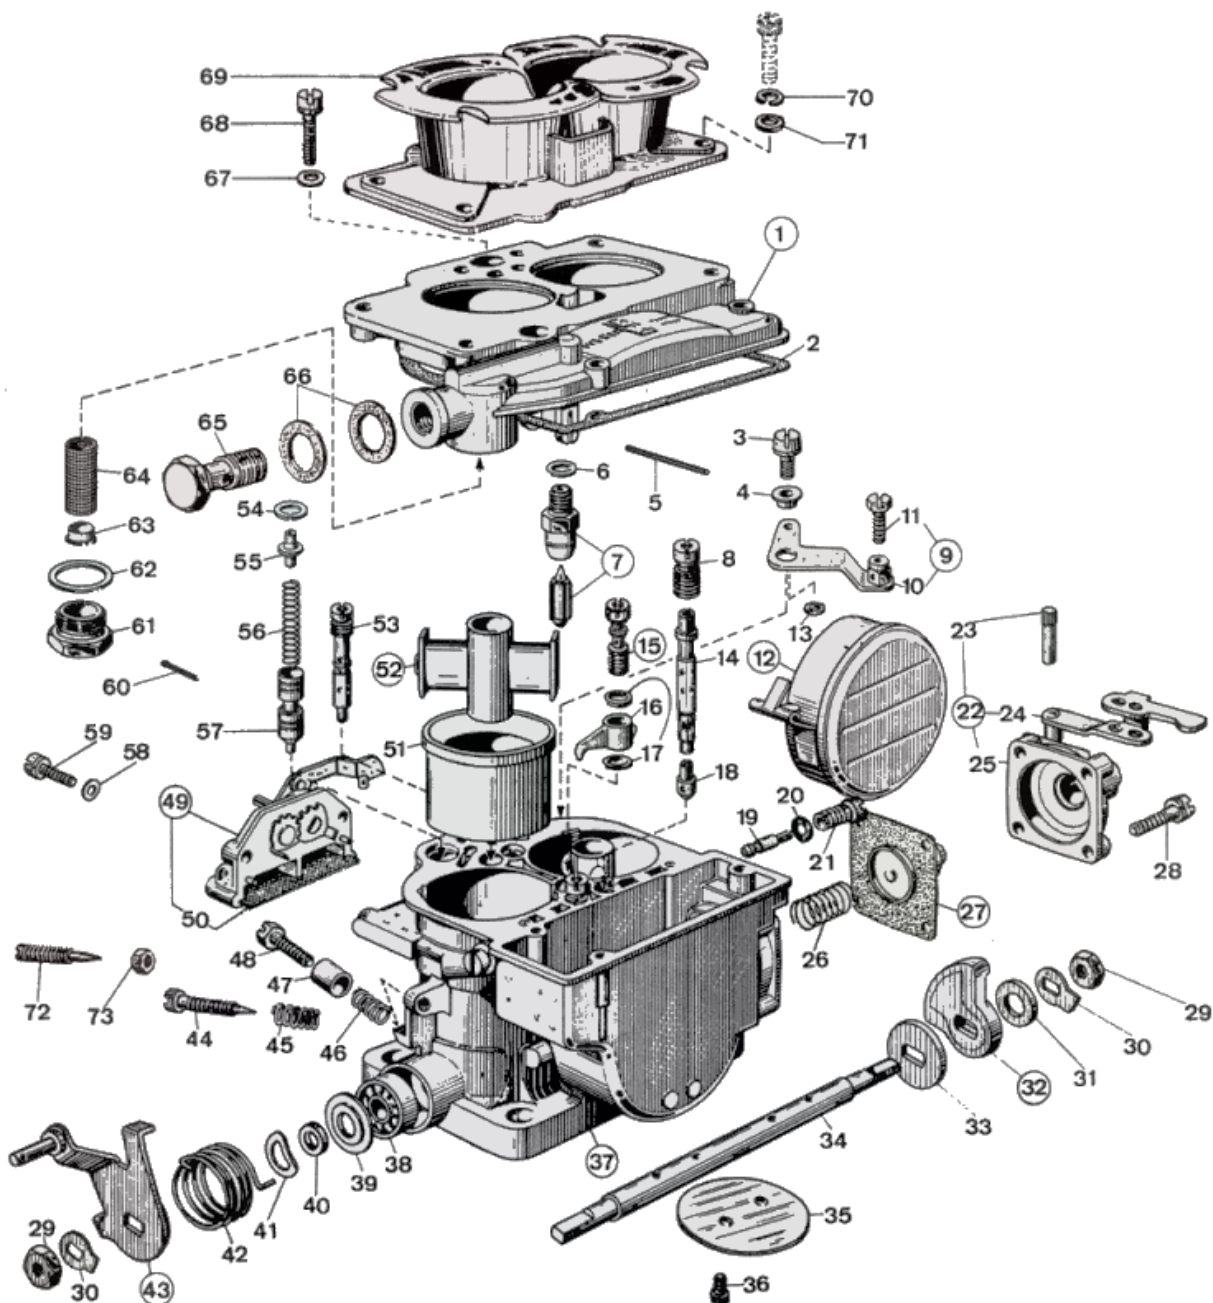

WEBER 42 DCNF 2

Exploded view

<https://www.carbparts.eu>

Los precios y la disponibilidad de los productos están sujetos a cambios

WEBER 42 DCNF 2

Lista de partes

No	Parte No	Precio	Pcs	Descripción
1	31716.096	-	1	Carburetor Top Cover
2	41705.029	\$ 9.6	1	Top Cover Gasket
3	64700.012	\$ 3.3	1	Lever Fixing Screw
4	12775.010	\$ 10.2	1	Bushing For Lever
5	52000.010	-	1	Float Fulcrum Pin
6	41535.015	-	1	Needle valve gasket
7	64240.015	\$ 8.6	1	Float needle valve
8	41370.001	\$ 6.4	2	Emulsion tube holder air corrector
9	45096.020	-	1	Leva a squadro completa di:
10	45096.019	-	1	— Lever
11	64615.004	-	1	- Screw securing wire
12	41015.005	\$ 81.5	1	Float
13	55510.056	\$ 1.7	1	Flat Washer
14	61450.225	\$ 30.1	2	Emulsion Tube
15	64290.014	\$ 34	1	Pump Delivery Valve
16	41252.018	-	1	Pump Jet
17	41530.012	-	2	Pump jet gasket
18	41115.003	\$ 6	2	Main jet
19	41160.005	\$ 4.4	2	Idle jet
20	41565.002	-	2	Idle jet holder O Ring seal
21	52570.006	\$ 7.3	2	Idle Jet Holder
22	32486.036	-	1	Accelerator Pump Cover Assembly Includes
23	52000.021	-	1	— Pin
24	45138.008	-	1	— Throttle Lever
25	32484.001	-	1	— Pump diaphragm cover
26	47600.092	-	1	Pump Spring
27	47407.050	\$ 11.9	1	Pump diaphragm
28	64700.006	-	4	Pump Cover Screw
29	34710.003	\$ 1.1	2	Throttle Spindle Nut
30	55520.004	\$ 1.1	2	Throttle Shaft Lock Washer
31	55510.006	-	1	Washer For Shaft
32	14852.010	-	1	Pump Cam
33	55555.005	\$ 2.5	1	Shaft Spacer
34	10005.211	\$ 99.1	1	Throttle Shaft
35	64005.033	\$ 35.2	2	Throttle Valve
36	64520.027	-	4	Throttle plate screw
37	-	-	1	Carburetor Body