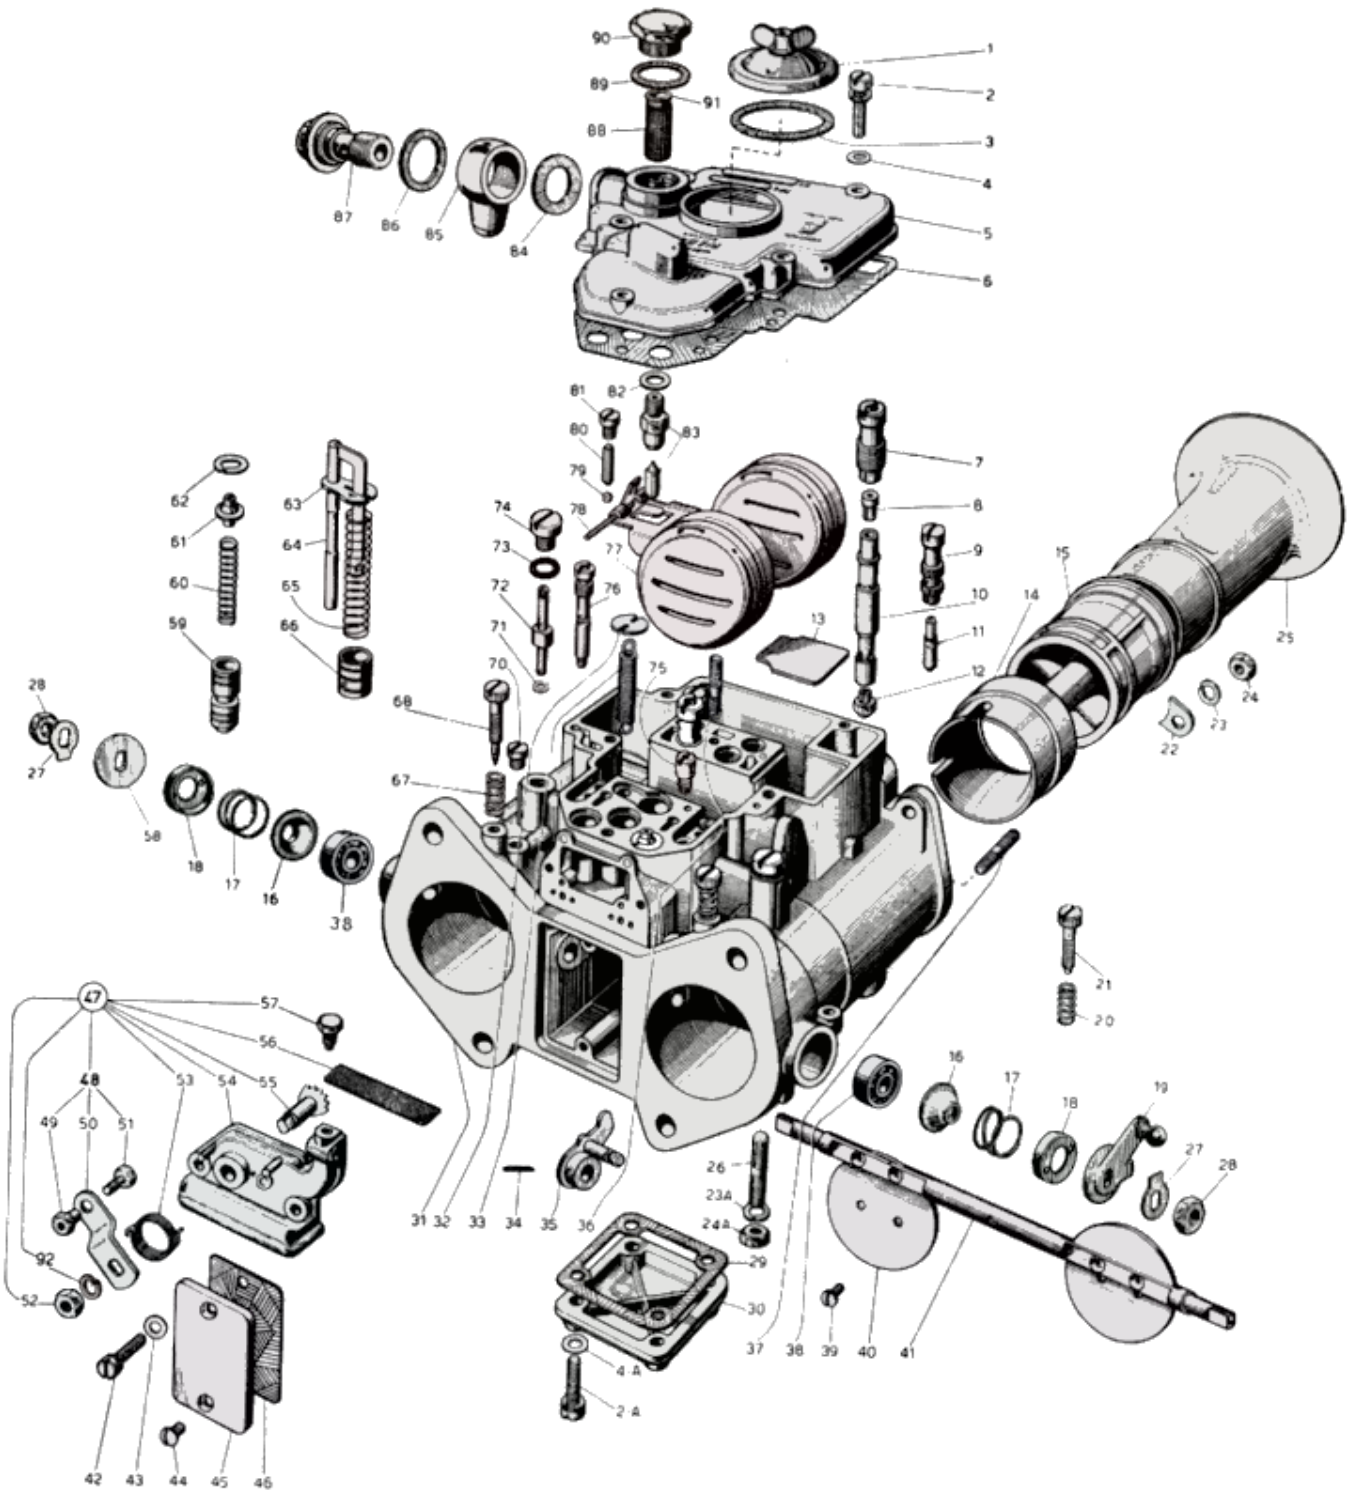

WEBER 42 DCOE 8 - exploded view

<https://www.carbparts.eu>

Prices and product availability are subject to change

CarbDeal
Selling carburetor parts since 2005

WEBER 42 DCOE 8 - Parts list

No	Part No	Price	Pcs	Description	No	Part No	Price	Pcs	Description
0		£ 0			44	64570.009	£ 0.6	2	Inspection Cover Fixing Screw
1	32376.003	£ 6.9	1	Jet inspection cover	45	52135.002	£ 3.6	1	Inspection cover
2	64700.001	£ 0.4	4	Carb Cover Fixing Screw	46	41640.021	£ 0.7	1	Pump cover gasket
2	64700.001	£ 0.4	5	Top Cover Screw	47	32556.002	£ 32.6	1	Cold Start Unit
3	41550.002	£ 2.2	1	Jet Inspection Cover Gasket	48	45027.030	£ 0	1	— Cold Start Lever Assembly
4	55510.034	£ 0.4	5	Spring Washer	49	34720.002	£ 0	1	— Cold Start Nut
4	55510.034	£ 0.4	4	Spring Washer	50	45025.029	£ 0	1	— Cold Start Lever
5	31734.012	£ 0	1	Carburetor top cover	51	64800.002	£ 0	1	— Cold Start Bolt
6	41715.001	£ 3.6	1	Carburettor Cover Gasket	52	34715.010	£ 0	1	— Lever fixing nut
7	52580.001	£ 4	2	Emulsion Tube Holder	53	47610.006	£ 5.4	1	— Lever return spring
8	41365.001	£ 3.8	2	Air corrector	54	32556.001	£ 0	1	— Cold Start Unit
9	52585.006	£ 4.7	2	Idle Jet Holder	55	10085.003	£ 0	1	— Starting shaft
10	61450.032	£ 5.8	2	Emulsion Tube	56	37000.016	£ 3.3	1	— Filter Screen
11	41165.052	£ 0	2	Idle Jet	57	64605.017	£ 1.5	1	— Choke Cable Clamp
12	41110.001	£ 10.9	2	Main jet	58	55555.010	£ 1.5	1	Washer For Shaft
13	52130.003	£ 1.5	1	Plate	59	64330.003	£ 5.1	2	Starter valve
14	34926.010	£ 0	2	Choke tube	60	47600.005	£ 2.5	2	Starter Valve Spring
15	31886.002	£ 0	2	Aux venturi	61	12775.004	£ 2.5	2	Spring guide and retainer
16	41570.001	£ 0.9	2	Dust Cover	62	10140.010	£ 2.7	2	Clip
17	47600.063	£ 1.6	2	Spring	63	52140.004	£ 2.2	1	Pump Screen retainer
18	58000.007	£ 2.3	2	Retaining Cover	64	10410.015	£ 6.5	1	Pump Rod
19	45034.044	£ 0	1	Throttle Lever	65	47600.064	£ 4	1	Pump rod spring
20	47600.007	£ 1.9	1	Spring for throttle adjusting screw	66	58602.003	£ 6.4	1	Pump plunger
21	64590.002	£ 7.9	1	Throttle Stop Screw	67	47600.007	£ 1.9	2	Idle Mixture Screw Spring
22	52150.005	£ 0	4	Air Horn Fixing Tab	68	64750.001	£ 2.2	2	Idle Mixture Screw
23	55525.002	£ 0	1	Spring Washer	70	61015.002	£ 4.3	2	Progression Hole Plug
23	55525.002	£ 0	4	Spring Washer	71	41535.021	£ 0.9	2	Pump Jet Gasket
24	34705.004	£ 0.5	1	Air horn fixing nut	72	41280.001	£ 4.1	2	Pump Jet
24	34705.004	£ 0.5	4	Air horn fixing nut	73	41565.009	£ 0.5	2	Pump Jet Cover O ring
25	52840.009	£ 0	2	Air horn	74	61015.008	£ 6.5	2	Pump jet cover
26	64955.104	£ 0	1	Stud	75	64290.001	£ 5.7	1	Back bleed valve
27	55520.004	£ 0.9	2	Throttle Shaft Lock Washer	76	41205.101	£ 8.7	2	Starter Jet
28	34710.003	£ 0.9	2	Throttle Spindle Nut	77	41030.004	£ 28.6	1	Brass Float
29	41640.001	£ 2.2	1	Bottom cover gasket	78	52000.001	£ 1.4	1	Float pin
30	32374.008	£ 10.1	1	Bottom Bowl Cover	79	58300.001	£ 0.7	2	Pump Valve Ball
31	-	£ 0	1	Carburetor Body	80	52730.001	£ 2.8	2	Pump Valve Weight
32	52210.006	£ 0	1	Spring Anchor Plate	81	61015.006	£ 2.8	2	Pump Demand Valve Cover
33	47605.012	£ 1.4	1	Throttle Return Spring	82	41535.015	£ 0	1	Needle valve gasket
34	58445.001	£ 0.4	1	Fixing Pin	83	64240.004	£ 6.9	1	Float valve
35	45082.005	£ 12	1	Pump Cam	84	41530.031	£ 0.2	1	Fuel union gasket
36	64955.007	£ 10.1	1	Inspection cover stud	85	10354.001	£ 0	1	Fuel Banjo
37	64955.104	£ 0	4	Stud	86	41530.024	£ 0.2	1	Fuel Union Gasket
38	32650.001	£ 2.8	2	Throttle Shaft Bearing	87	12715.008	£ 6.5	1	Fuel Union Bolt
39	64570.006	£ 1.8	4	Throttle Plate Screw	88	37020.005	£ 3.2	1	Fuel Filter Element
40	64005.067	£ 14.1	2	Throttle plate	89	41530.024	£ 0.2	1	Fuel Filter Gasket
41	10005.423	£ 0	1	Throttle Shaft	90	61002.010	£ 5.4	1	Fuel Filter Cover
42	64700.004	£ 1.7	2	Pump Cover Screw	91	12775.026	£ 2.5	1	Filter Locating Ring
43	- 55510.038	£ 0	2	Washer	92	55525.010	£ 0.4	1	— Spring washer