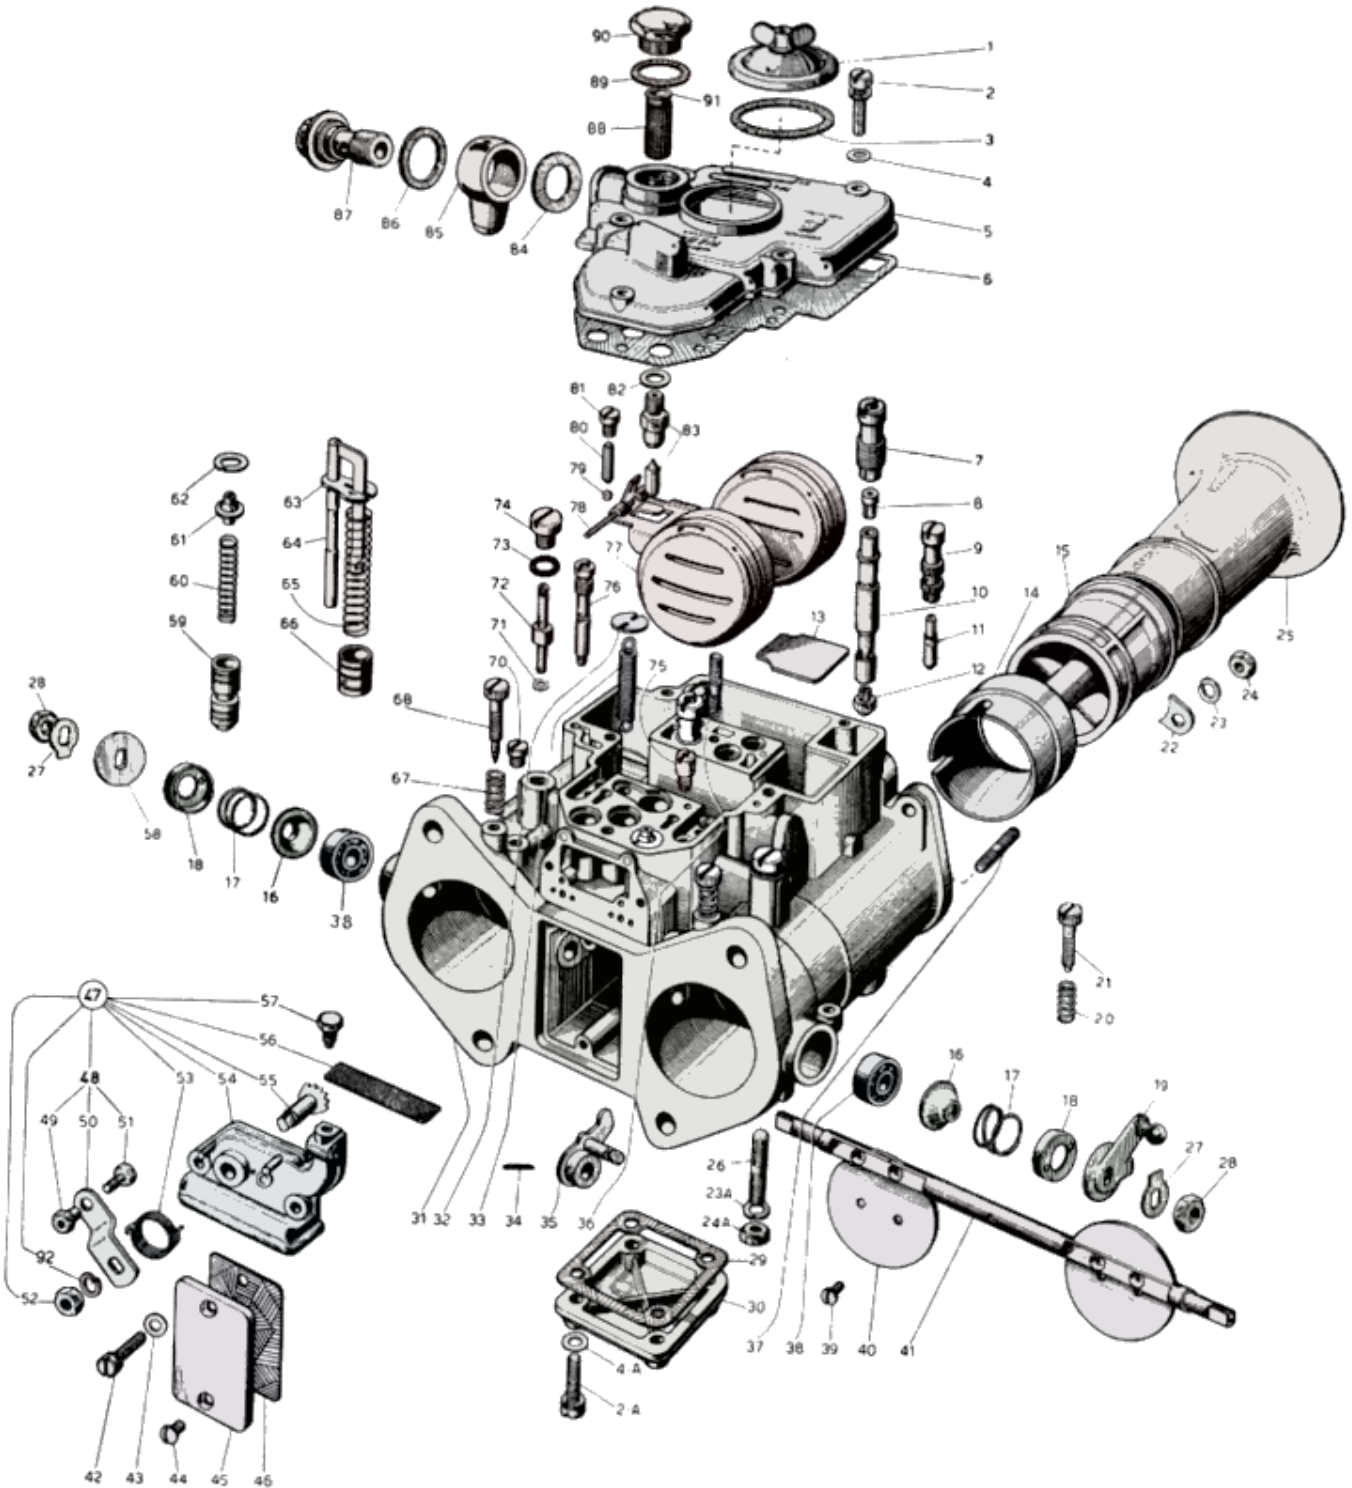

WEBER 42 DCOE 8 - exploded view

<https://www.carbparts.eu>

Prices and product availability are subject to change

CarbDeal
Selling carburetor parts since 2005

WEBER 42 DCOE 8 - Parts list

No	Part No	Price	Pcs	Description	No	Part No	Price	Pcs	Description
0		$ 0			44	64570.009	$ 0.8	2	Inspection Cover Fixing Screw
1	32376.003	$ 9.5	1	Jet inspection cover	45	52135.002	$ 5	1	Inspection cover
2	64700.001	$ 0.6	4	Carb Cover Fixing Screw	46	41640.021	$ 1	1	Pump cover gasket
2	64700.001	$ 0.6	5	Top Cover Screw	47	32556.002	$ 45	1	Cold Start Unit
3	41550.002	$ 3	1	Jet Inspection Cover Gasket	48	45027.030	$ 0	1	— Cold Start Lever Assembly
4	55510.034	$ 0.5	5	Spring Washer	49	34720.002	$ 0	1	— Cold Start Nut
4	55510.034	$ 0.5	4	Spring Washer	50	45025.029	$ 0	1	— Cold Start Lever
5	31734.012	$ 0	1	Carburetor top cover	51	64800.002	$ 0	1	— Cold Start Bolt
6	41715.001	$ 5	1	Carburettor Cover Gasket	52	34715.010	$ 0	1	— Lever fixing nut
7	52580.001	$ 5.5	2	Emulsion Tube Holder	53	47610.006	$ 7.5	1	— Lever return spring
8	41365.001	$ 5.2	2	Air corrector	54	32556.001	$ 0	1	— Cold Start Unit
9	52585.006	$ 6.5	2	Idle Jet Holder	55	10085.003	$ 0	1	— Starting shaft
10	61450.032	$ 8	2	Emulsion Tube	56	37000.016	$ 4.5	1	— Filter Screen
11	41165.052	$ 0	2	Idle Jet	57	64605.017	$ 2.1	1	— Choke Cable Clamp
12	41110.001	$ 15	2	Main jet	58	55555.010	$ 2	1	Washer For Shaft
13	52130.003	$ 2	1	Plate	59	64330.003	$ 7	2	Starter valve
14	34926.010	$ 0	2	Choke tube	60	47600.005	$ 3.5	2	Starter Valve Spring
15	31886.002	$ 0	2	Aux venturi	61	12775.004	$ 3.5	2	Spring guide and retainer
16	41570.001	$ 1.2	2	Dust Cover	62	10140.010	$ 3.7	2	Clip
17	47600.063	$ 2.2	2	Spring	63	52140.004	$ 3.1	1	Pump Screen retainer
18	58000.007	$ 3.2	2	Retaining Cover	64	10410.015	$ 9	1	Pump Rod
19	45034.044	$ 0	1	Throttle Lever	65	47600.064	$ 5.5	1	Pump rod spring
20	47600.007	$ 2.6	1	Spring for throttle adjusting screw	66	58602.003	$ 8.8	1	Pump plunger
21	64590.002	$ 10.9	1	Throttle Stop Screw	67	47600.007	$ 2.6	2	Idle Mixture Screw Spring
22	52150.005	$ 0	4	Air Horn Fixing Tab	68	64750.001	$ 3	2	Idle Mixture Screw
23	55525.002	$ 0	1	Spring Washer	70	61015.002	$ 6	2	Progression Hole Plug
23	55525.002	$ 0	4	Spring Washer	71	41535.021	$ 1.3	2	Pump Jet Gasket
24	34705.004	$ 0.7	1	Air horn fixing nut	72	41280.001	$ 5.6	2	Pump Jet
24	34705.004	$ 0.7	4	Air horn fixing nut	73	41565.009	$ 0.7	2	Pump Jet Cover O ring
25	52840.009	$ 0	2	Air horn	74	61015.008	$ 9	2	Pump jet cover
26	64955.104	$ 0	1	Stud	75	64290.001	$ 7.9	1	Back bleed valve
27	55520.004	$ 1.2	2	Throttle Shaft Lock Washer	76	41205.101	$ 12	2	Starter Jet
28	34710.003	$ 1.2	2	Throttle Spindle Nut	77	41030.004	$ 39.5	1	Brass Float
29	41640.001	$ 3	1	Bottom cover gasket	78	52000.001	$ 1.9	1	Float pin
30	32374.008	$ 14	1	Bottom Bowl Cover	79	58300.001	$ 1	2	Pump Valve Ball
31	-	$ 0	1	Carburetor Body	80	52730.001	$ 3.9	2	Pump Valve Weight
32	52210.006	$ 0	1	Spring Anchor Plate	81	61015.006	$ 3.9	2	Pump Demand Valve Cover
33	47605.012	$ 1.9	1	Throttle Return Spring	82	41535.015	$ 0	1	Needle valve gasket
34	58445.001	$ 0.5	1	Fixing Pin	83	64240.004	$ 9.5	1	Float valve
35	45082.005	$ 16.6	1	Pump Cam	84	41530.031	$ 0.3	1	Fuel union gasket
36	64955.007	$ 13.9	1	Inspection cover stud	85	10354.001	$ 0	1	Fuel Banjo
37	64955.104	$ 0	4	Stud	86	41530.024	$ 0.3	1	Fuel Union Gasket
38	32650.001	$ 3.9	2	Throttle Shaft Bearing	87	12715.008	$ 9	1	Fuel Union Bolt
39	64570.006	$ 2.5	4	Throttle Plate Screw	88	37020.005	$ 4.4	1	Fuel Filter Element
40	64005.067	$ 19.5	2	Throttle plate	89	41530.024	$ 0.3	1	Fuel Filter Gasket
41	10005.423	$ 0	1	Throttle Shaft	90	61002.010	$ 7.4	1	Fuel Filter Cover
42	64700.004	$ 2.4	2	Pump Cover Screw	91	12775.026	$ 3.5	1	Filter Locating Ring
43	- 55510.038	$ 0	2	Washer	92	55525.010	$ 0.5	1	— Spring washer

<https://www.carbparts.eu>

Prices and product availability are subject to change