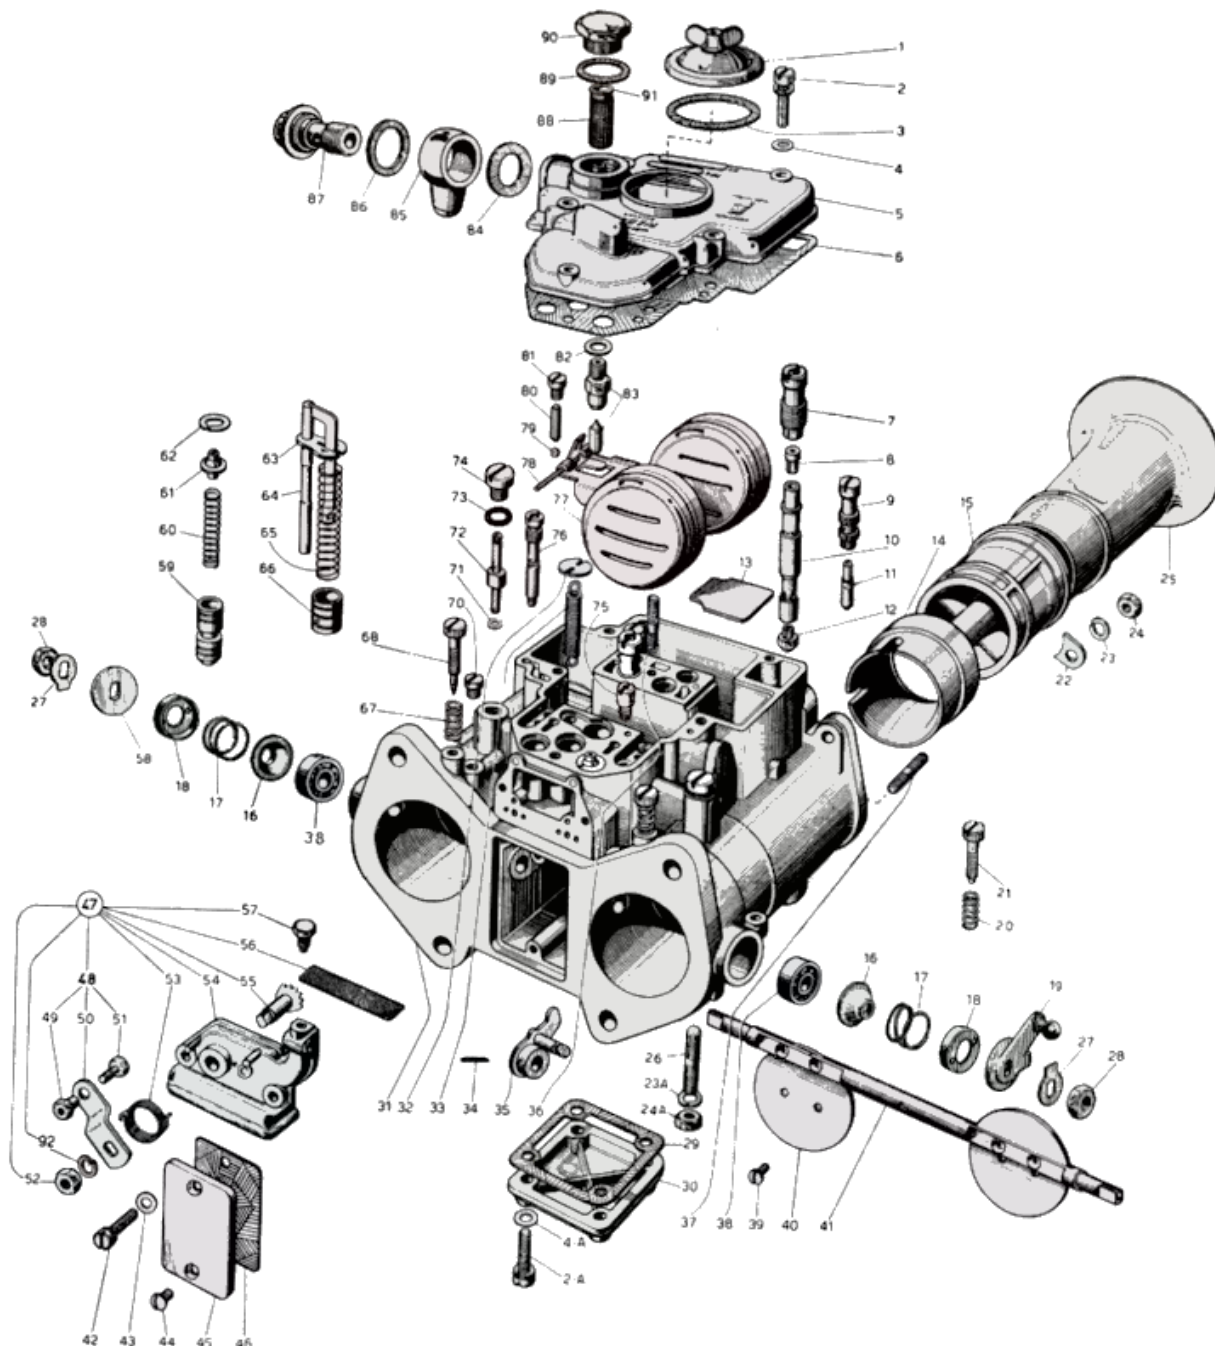

WEBER 42 DCOE 8

Exploded view

<https://www.carbparts.eu>

Los precios y la disponibilidad de los productos están sujetos a cambios

WEBER 42 DCOE 8

Lista de partes

No	Parte No	Precio	Pcs	Descripción
0		-		
1	32376.003	\$ 11.4	1	Jet inspection cover
2	64700.001	-	4	Carb Cover Fixing Screw
2	64700.001	-	5	Top Cover Screw
3	41550.002	\$ 1	1	Jet Inspection Cover Gasket
4	55510.034	-	5	Spring Washer
4	55510.034	-	4	Spring Washer
5	31734.012	-	1	Carburetor top cover
6	41715.001	\$ 6.3	1	Carburettor Cover Gasket
7	52580.001	\$ 6.9	2	Emulsion Tube Holder
8	41365.001	\$ 2.9	2	Air corrector
9	52585.006	\$ 8.2	2	Idle Jet Holder
10	61450.032	\$ 10.1	2	Emulsion Tube
11	41165.052	\$ 3.4	2	Idle Jet
12	41110.001	\$ 2.9	2	Main jet
13	52130.003	\$ 2.5	1	Plate
14	34926.010	-	2	Choke tube
15	31886.002	\$ 34.9	2	Aux venturi
16	41570.001	\$ 1.1	2	Dust Cover
17	47600.063	\$ 2.2	2	Spring
18	58000.007	\$ 3.1	2	Retaining Cover
19	45034.044	-	1	Throttle Lever
20	47600.007	\$ 2.6	1	Spring for throttle adjusting screw
21	64590.002	\$ 2.2	1	Throttle Stop Screw
22	52150.005	-	4	Air Horn Fixing Tab
23	55525.002	-	1	Spring Washer
23	55525.002	-	4	Spring Washer
24	34705.004	-	1	Air horn fixing nut
24	34705.004	-	4	Air horn fixing nut
25	52840.009	-	2	Air horn
26	64955.104	-	1	Stud
27	55520.004	\$ 1.1	2	Throttle Shaft Lock Washer
28	34710.003	\$ 1.1	2	Throttle Spindle Nut
29	41640.001	\$ 3.8	1	Bottom cover gasket
30	32374.008	\$ 17.8	1	Bottom Bowl Cover
31	-	-	1	Carburetor Body
32	52210.006	-	1	Spring Anchor Plate
33	47605.012	\$ 2.4	1	Throttle Return Spring
34	58445.001	-	1	Fixing Pin
35	45082.005	\$ 16.3	1	Pump Cam
36	64955.007	\$ 13.5	1	Inspection cover stud
37	64955.104	-	4	Stud
38	32650.001	\$ 4.9	2	Throttle Shaft Bearing
39	64570.006	\$ 3.1	4	Throttle Plate Screw
40	64005.067	\$ 19	2	Throttle plate
41	10005.423	-	1	Throttle Shaft
42	64700.004	\$ 3	2	Pump Cover Screw
43	- 55510.038	-	2	Washer