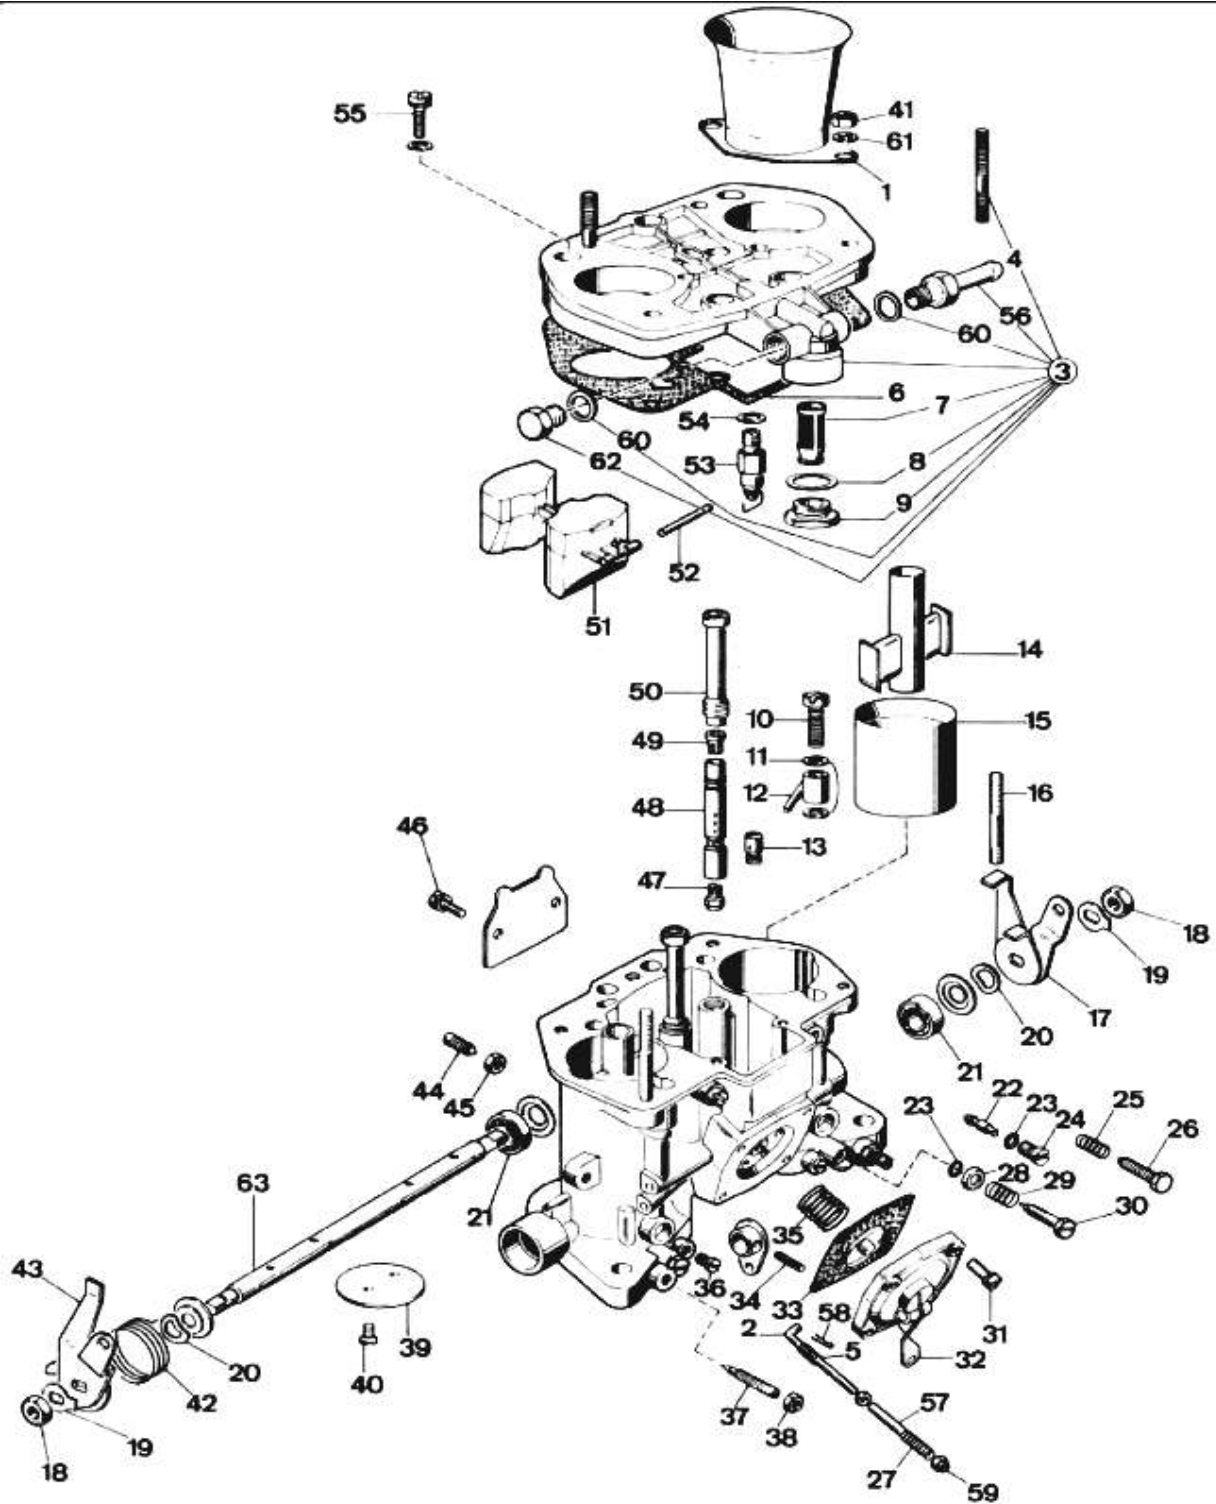

WEBER 44 IDF 71 - exploded view

<https://www.carbparts.eu>

Prices and product availability are subject to change

CarbDeal
Selling carburetor parts since 2005

WEBER 44 IDF 71 - Parts list

No	Part No	Price	Pcs	Description	No	Part No	Price	Pcs	Description
1	52845.014	\$ 19.7	2	Air Intake Horn	33	47407.207	\$ 9	1	Pump Diaphragm
2	61285.042	\$ 0	1	Pump Control Rod	34	58445.001	\$ 0.5	1	Spring Pin
3	93.0074.05	\$ 0	1	Carburetor Cover	35	47600.250	\$ 6	1	Pump Diaphragm Spring
4	64955.108	\$ 5.4	2	Stud Bolt	36	61015.005	\$ 3.4	3	Vacuum Take-Off Cover
5	47600.252	\$ 0	1	Pump Control Rod Spring	37	64750.029	\$ 7.5	2	Air Adjusting Screw
6	41705.086	\$ 2	1	Carburetor Cover Gasket	38	34705.001	\$ 0.9	2	Air Adjusting Screw Nut
7	37022.002	\$ 4.4	1	Fuel Filter	39	64005.103	\$ 26.3	2	Throttle Valve
8	41530.024	\$ 0.3	1	Fuel Filter Plug Gasket	40	64520.027	\$ 0.7	4	Throttle Valve Fixing Screw
9	61002.010	\$ 7.4	1	Fuel Filter Plug Gasket	41	34705.004	\$ 0.7	4	Air Horn Nut
10	64290.016	\$ 19.9	2	Pump Demand Valve	42	47610.035	\$ 7.5	1	Throttle Return Spring
11	41540.014	\$ 2.9	4	Pump Jet Gasket	43	45034.109	\$ 62.1	1	Throttle Valve Control Lever
12	76210	\$ 15.1	2	Pump Jet	44	64830.002	\$ 14.4	2	Choke Fixing Screw
13	79701	\$ 7.9	1	Pump Exhaust Valve	45	34715.010	\$ 0	2	Choke Fixing Screw Nut
14	71102	\$ 0	2	Auxiliary Venturi	46	64700.013	\$ 4	2	Starting Plate Fixing Screw
15	71507	\$ 34.7	2	Venturi (Choke Tube)	47	73401	\$ 15	2	Main Jet
16	64955.110	\$ 0.4	2	Stud Bolt	48	61450	\$ 29	2	Emulsion tube
17	45034.110	\$ 62.1	1	Throttle Valve Control Lever	49	77401	\$ 5.2	2	Air Correction Jet
18	34710.003	\$ 1.2	2	Shaft Fixing Nut	50	52580.006	\$ 8.5	2	Emulsion Tube Holder
19	55520.004	\$ 1.2	2	Lock Washer	51	41030.008	\$ 9.5	1	Float
20	55530.005	\$ 4.4	2	Spring Ring	52	52000.001	\$ 1.9	1	Float Pin
21	32650.003	\$ 0	2	Bearing	53	79511	\$ 9.5	1	Needle Valve
22	74405	\$ 3	2	Idle Jet	54	83102.100	\$ 1.9	1	Needle Valve Gasket
23	41565.002	\$ 0.5	4	Idle Jet O Ring	55	64700.005	\$ 0.6	5	Carburetor Cover Fixing Screw
24	52570.006	\$ 7.4	2	Idle Jet Holder	56	10525.023	\$ 2.9	1	Fuel Inlet Pipe
25	47600.007	\$ 2.6	1	Throttle Adjusting Screw Spring	57	12750.126	\$ 0	1	Pumping Extension Bushing
26	64625.015	\$ 6.6	1	Throttle Adjusting Screw	58	32610.003	\$ 1.7	1	Spring Cup
27	47600.251	\$ 15.5	1	Pump Rod Spring	59	34725.008	\$ 0	1	Pump Rod Nut
28	58000.006	\$ 2.2	2	Mixture Screw O Ring Cap	60	41535.003	\$ 2	2	Fuel Intake Coupling Gasket
29	47600.062	\$ 3.2	2	Mixture Screw Spring	61	55555.056	\$ 0	4	Air Horn Washer
30	64755.013	\$ 0	2	Mixture Screw	62	61002.022	\$ 10	1	Threaded Cap
31	64700.004	\$ 2.4	4	Pump Cover Screw	63	10005.243	\$ 41.1	1	Throttle Shaft
32	32486.085	\$ 0	1	Pump Cover					