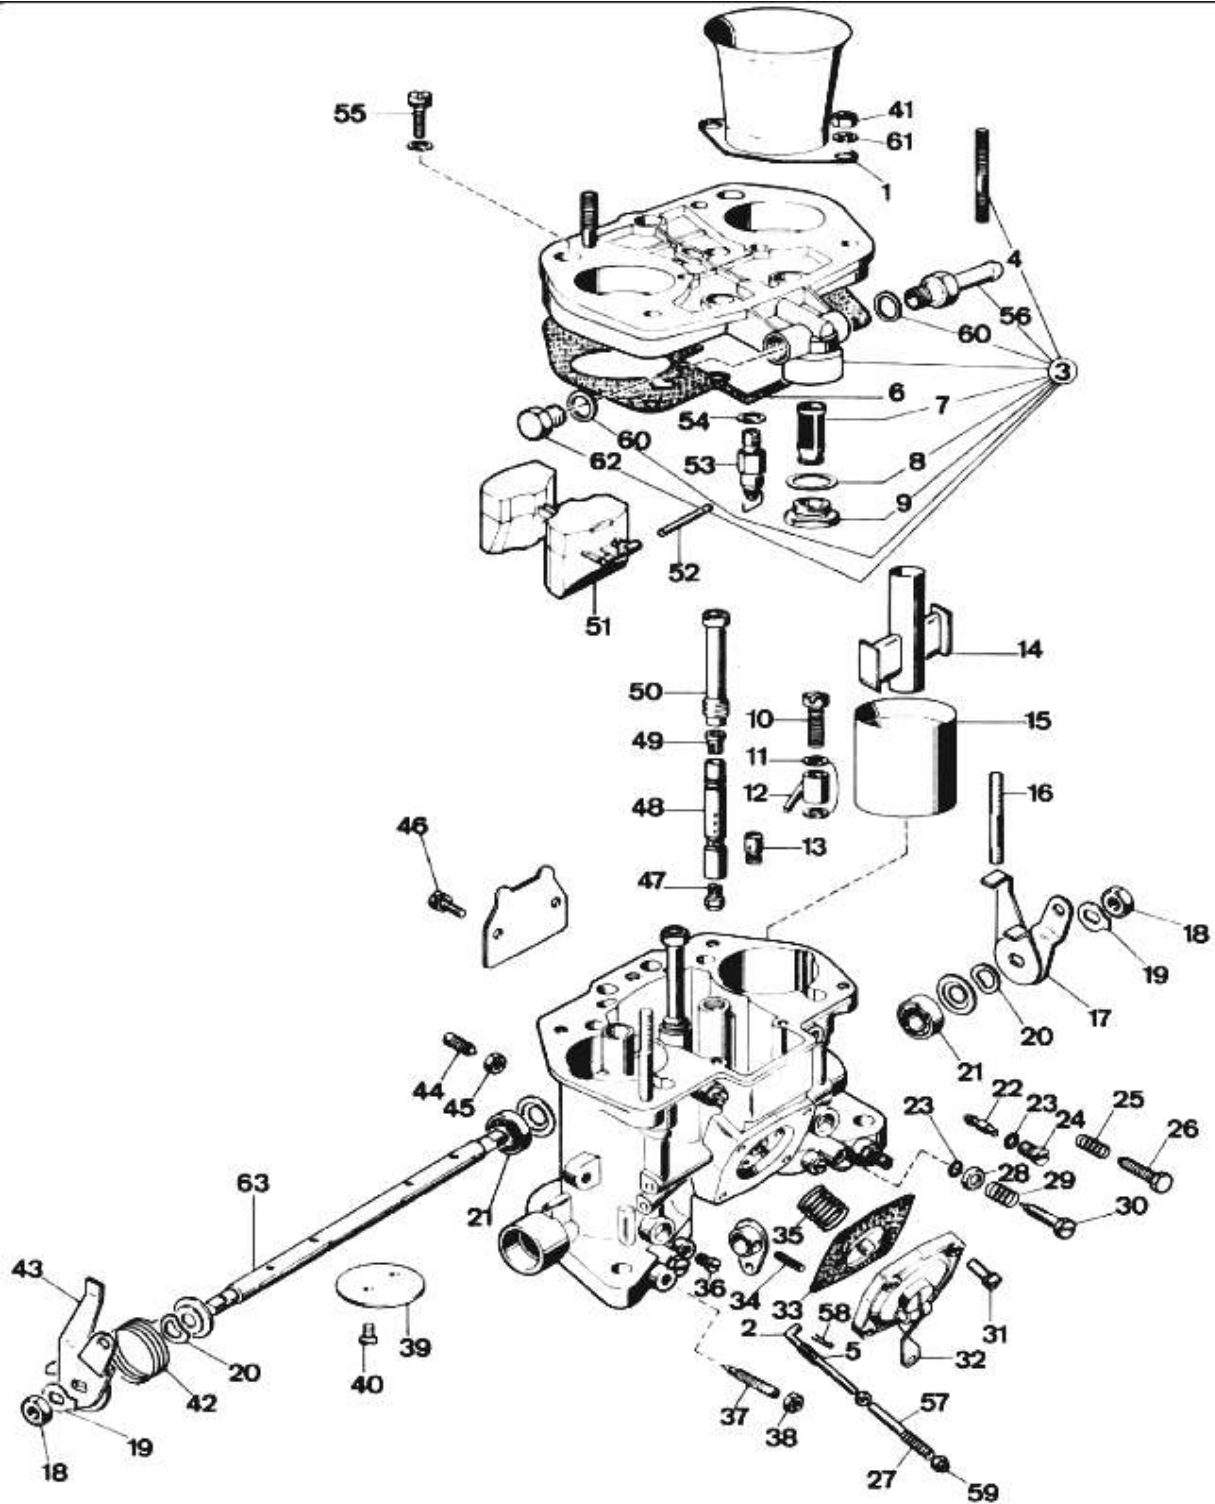

WEBER 44 IDF 71 - exploded view

<https://www.carbparts.eu>

Prices and product availability are subject to change

CarbDeal

Selling carburetor parts since 2005

WEBER 44 IDF 71 - Parts list

No	Part No	Price	Pcs	Description	No	Part No	Price	Pcs	Description
1	52845.014	\$ 19.7	2	Air Intake Horn	33	47407.207	\$ 9	1	Pump Diaphragm
2	61285.042	\$ 0	1	Pump Control Rod	34	58445.001	\$ 0.4	1	Spring Pin
3	93.0074.05	\$ 0	1	Carburetor Cover	35	47600.250	\$ 6	1	Pump Diaphragm Spring
4	64955.108	\$ 2.9	2	Stud Bolt	36	61015.005	\$ 1.9	3	Vacuum Take-Off Cover
5	47600.252	\$ 0	1	Pump Control Rod Spring	37	64750.029	\$ 7.5	2	Air Adjusting Screw
6	41705.086	\$ 2	1	Carburetor Cover Gasket	38	34705.001	\$ 0.8	2	Air Adjusting Screw Nut
7	37022.002	\$ 5.2	1	Fuel Filter	39	64005.103	\$ 14.4	2	Throttle Valve
8	41530.024	\$ 0.3	1	Fuel Filter Plug Gasket	40	64520.027	\$ 0.6	4	Throttle Valve Fixing Screw
9	61002.010	\$ 6.4	1	Fuel Filter Plug Gasket	41	34705.004	\$ 0.6	4	Air Horn Nut
10	64290.016	\$ 17.9	2	Pump Demand Valve	42	47610.035	\$ 7.5	1	Throttle Return Spring
11	41540.014	\$ 1.6	4	Pump Jet Gasket	43	45034.109	\$ 34.1	1	Throttle Valve Control Lever
12	76210	\$ 11.4	2	Pump Jet	44	64830.002	\$ 7.9	2	Choke Fixing Screw
13	79701	\$ 7.9	1	Pump Exhaust Valve	45	34715.010	\$ 0	2	Choke Fixing Screw Nut
14	71102	\$ 0	2	Auxiliary Venturi	46	64700.013	\$ 9	2	Starting Plate Fixing Screw
15	71507	\$ 30.1	2	Venturi (Choke Tube)	47	73401	\$ 15	2	Main Jet
16	64955.110	\$ 15	2	Stud Bolt	48	61450	\$ 29	2	Emulsion tube
17	45034.110	\$ 34.1	1	Throttle Valve Control Lever	49	77401	\$ 5.2	2	Air Correction Jet
18	34710.003	\$ 1	2	Shaft Fixing Nut	50	52580.006	\$ 8.5	2	Emulsion Tube Holder
19	55520.004	\$ 1	2	Lock Washer	51	41030.008	\$ 9.5	1	Float
20	55530.005	\$ 3.8	2	Spring Ring	52	52000.001	\$ 1.9	1	Float Pin
21	32650.003	\$ 0	2	Bearing	53	79511	\$ 9.5	1	Needle Valve
22	74405	\$ 3	2	Idle Jet	54	83102.100	\$ 1.1	1	Needle Valve Gasket
23	41565.002	\$ 0.4	4	Idle Jet O Ring	55	64700.005	\$ 0	5	Carburetor Cover Fixing Screw
24	52570.006	\$ 6.5	2	Idle Jet Holder	56	10525.023	\$ 2.9	1	Fuel Inlet Pipe
25	47600.007	\$ 2.3	1	Throttle Adjusting Screw Spring	57	12750.126	\$ 0	1	Pumping Extension Bushing
26	64625.015	\$ 2.3	1	Throttle Adjusting Screw	58	32610.003	\$ 0.9	1	Spring Cup
27	47600.251	\$ 8.5	1	Pump Rod Spring	59	34725.008	\$ 0	1	Pump Rod Nut
28	58000.006	\$ 1.9	2	Mixture Screw O Ring Cap	60	41535.003	\$ 1.1	2	Fuel Intake Coupling Gasket
29	47600.062	\$ 1.8	2	Mixture Screw Spring	61	55555.056	\$ 0	4	Air Horn Washer
30	64755.013	\$ 0	2	Mixture Screw	62	61002.022	\$ 5.5	1	Threaded Cap
31	64700.004	\$ 2.4	4	Pump Cover Screw	63	10005.243	\$ 35.7	1	Throttle Shaft
32	32486.085	\$ 0	1	Pump Cover					