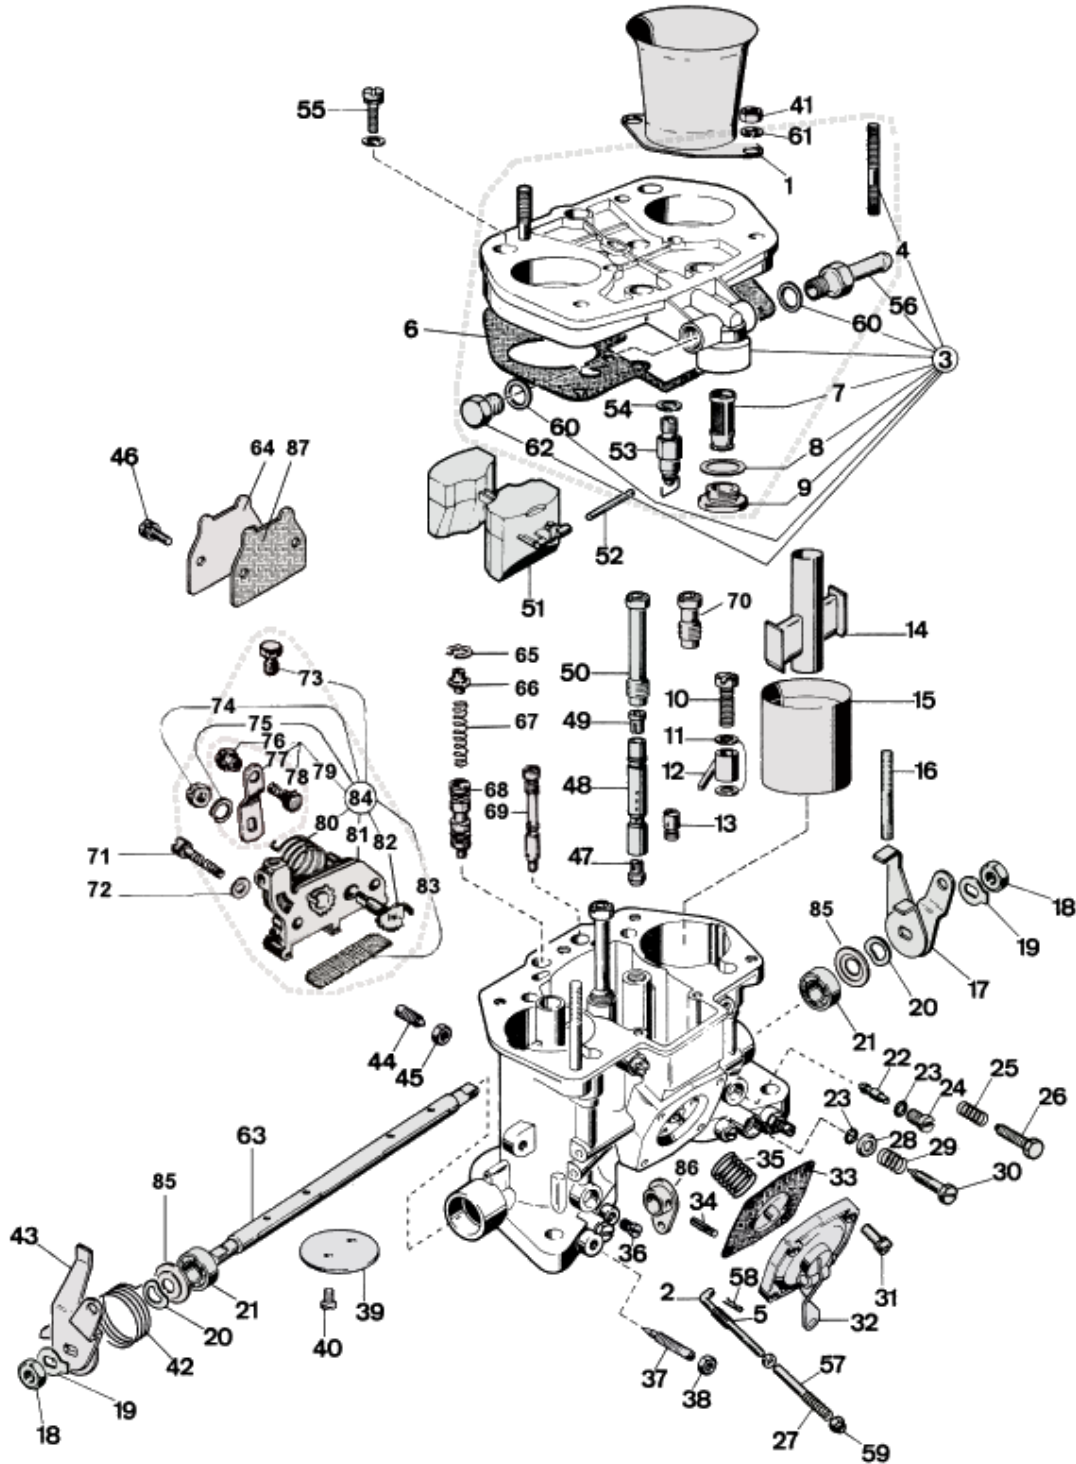

WEBER 44 IDF 71

Exploded view

<https://www.carbparts.eu>

Prices and product availability are subject to change

WEBER 44 IDF 71

List of parts

No	Part No	Price	Pcs	Description
1	52845.014	$ 19.7	2	Air Intake Horn
2	61285.042	$ 0	1	Pump Control Rod
3	93.0074.05	$ 0	1	Carburetor Cover
4	64955.108	$ 4.9	2	Stud Bolt
5	47600.252	$ 0	1	Pump Control Rod Spring
6	41705.086	$ 3.5	1	Carburetor Cover Gasket
7	37022.002	$ 5.8	1	Fuel Filter
8	41530.024	$ 0.3	1	Fuel Filter Plug Gasket
9	61002.010	$ 7	1	Fuel Filter Plug Gasket
10	64290.016	$ 18.8	2	Pump Demand Valve
11	41540.014	$ 2.6	4	Pump Jet Gasket
12	76210	$ 16.6	2	Pump Jet
13	79701	$ 10.4	1	Pump Exhaust Valve
14	71102	$ 0	2	Auxiliary Venturi
15	71507	$ 32.7	2	Venturi (Choke Tube)
16	64955.110	$ 0.3	2	Stud Bolt
17	45034.110	$ 11.9	1	Throttle Valve Control Lever
18	34710.003	$ 1.1	2	Shaft Fixing Nut
19	55520.004	$ 1.1	2	Lock Washer
20	55530.005	$ 6.1	2	Spring Ring
21	32650.003	$ 1.7	2	Bearing
22	74405	$ 4	2	Idle Jet
23	41565.002	$ 0.4	4	Idle Jet O Ring
24	52570.006	$ 7	2	Idle Jet Holder
25	47600.007	$ 2.5	1	Throttle Adjusting Screw Spring
26	64625.015	$ 6.2	1	Throttle Adjusting Screw
27	47600.251	$ 14.2	1	Pump Rod Spring
28	58000.006	$ 2.1	2	Mixture Screw O Ring Cap
29	47600.062	$ 3	2	Mixture Screw Spring
30	64755.013	$ 0	2	Mixture Screw
31	64700.004	$ 3.2	4	Pump Cover Screw
32	32486.085	$ 0	1	Pump Cover
33	47407.207	$ 11.9	1	Pump Diaphragm
34	58445.001	$ 0.4	1	Spring Pin
35	47600.250	$ 8	1	Pump Diaphragm Spring
36	61015.005	$ 3.2	3	Vacuum Take-Off Cover
37	64750.029	$ 9.9	2	Air Adjusting Screw
38	34705.001	$ 0.8	2	Air Adjusting Screw Nut
39	64005.103	$ 13.2	2	Throttle Valve
40	64520.027	$ 0.7	4	Throttle Valve Fixing Screw
41	34705.004	$ 0.7	4	Air Horn Nut
42	47610.035	$ 9.9	1	Throttle Return Spring
43	45034.109	$ 11.9	1	Throttle Valve Control Lever
44	64830.002	$ 5.3	2	Choke Fixing Screw

No	Part No	Price	Pcs	Description
45	34715.010	$ 0	2	Choke Fixing Screw Nut
46	64700.013	$ 3.6	2	Starting Plate Fixing Screw
47	73401	$ 4.2	2	Main Jet
48	61450	$ 11.5	2	Emulsion tube
49	77401	$ 5	2	Air Correction Jet
50	52580.006	$ 11.2	2	Emulsion Tube Holder
51	41030.008	$ 12.5	1	Float
52	52000.001	$ 2.5	1	Float Pin
53	79511	$ 12.5	1	Needle Valve
54	83102.100	$ 0.3	1	Needle Valve Gasket
55	64700.005	$ 0.6	5	Carburetor Cover Fixing Screw
56	10525.023	$ 3.8	1	Fuel Inlet Pipe
57	12750.126	$ 0	1	Pumping Extension Bushing
58	32610.003	$ 1.5	1	Spring Clip
59	34725.008	$ 0	1	Pump Rod Nut
60	41535.003	$ 1.9	2	Fuel Intake Coupling Gasket
61	55555.056	$ 0	4	Air Horn Washer
62	61002.022	$ 11.9	1	Threaded Cap
63	10005.243	$ 38.8	1	Throttle Shaft
64	52135.008	$ 5	1	Blanking plate
65	10140.002	$ 3.3	2	Spring Clip
66	12775.024	$ 4.6	2	Spring guide and retainer
67	47600.133	$ 3.3	2	Starter Valve Spring
68	64330.009	$ 9.2	2	Starter Valve
69	41205.101	$ 11.9	2	Starter Jet F5
70	52580.001	$ 7.3	2	Emulsion Tube Holder
71	64700.004	$ 3.2	2	Pump Cover Screw
72	55510.038	$ 0	2	Flat Washer
73	64605.017	$ 2	1	Choke Cable Clamp
74	34715.010	$ 0	1	Lever fixing nut
75	55525.010	$ 0.4	1	Spring washer
76	34720.002	$ 9.2	1	Cold Start Nut
77	45025.029	$ 0	1	Cold Start Lever
78	64800.002	$ 0	1	Screw securing wire
79	45027.030	$ 0	1	Cold Start Lever Assembly
80	47610.006	$ 9.9	1	Lever return spring
81	32556.001	$ 0	1	Cold Start Unit
82	10085.003	$ 0	1	Starting shaft
83	37000.016	$ 5.9	1	Filter Screen
84	32556.002	$ 34.5	1	Cold Start Unit
85	58000.002	$ 3.9	2	Spring Retaining Cover
86	45027.139	$ 0	1	Pump Cam
87	ST2283	$ 1.3	1	Gasket

<https://www.carbparts.eu>

Prices and product availability are subject to change