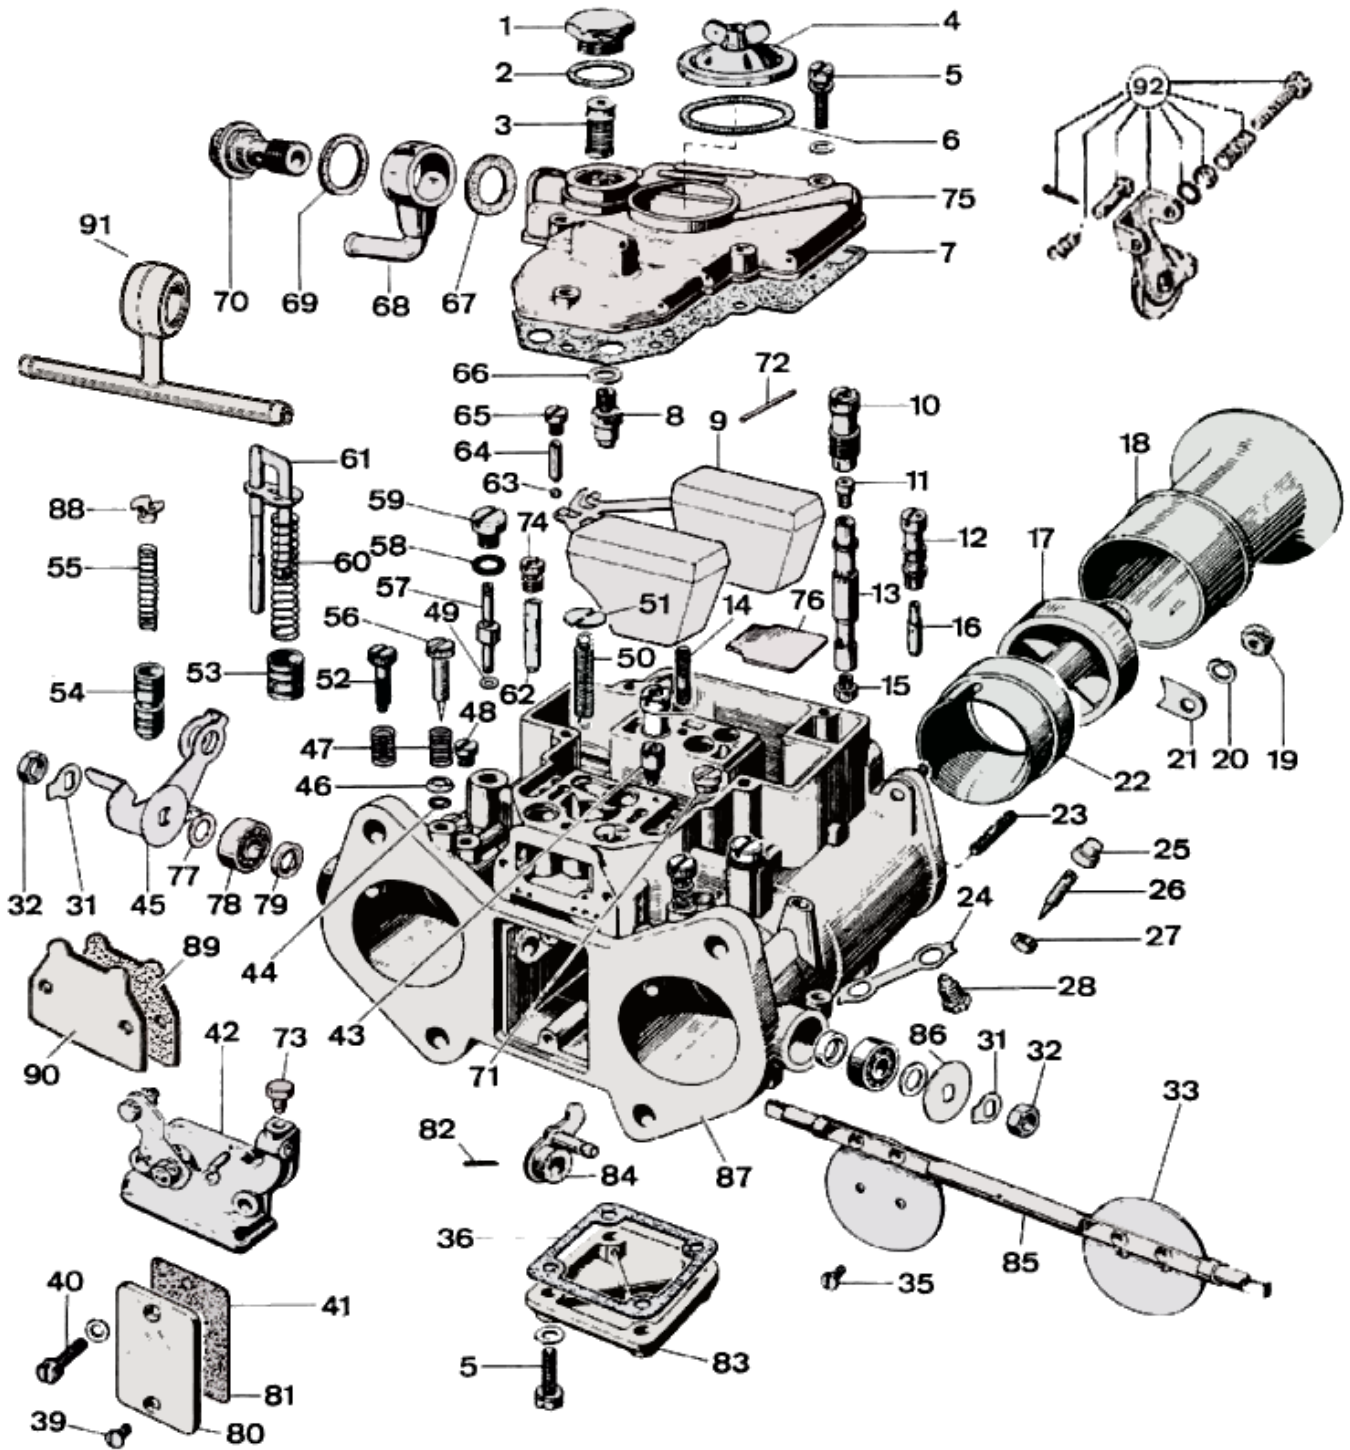

WEBER 45 DCOE 152 - exploded view

<https://www.carbparts.eu>

Prices and product availability are subject to change

CarbDeal
Selling carburetor parts since 2005

WEBER 45 DCOE 152 - Parts list

No	Part No	Price	Pcs	Description	No	Part No	Price	Pcs	Description
	92.0362.05	\$ 0	1	Gasket kit	49	41535.021	\$ 1.3	2	Pump Jet Gasket
	92.1514.05	\$ 0	1	Repair kit	50	47605.012	\$ 1.9	1	Spring
1	61002.010	\$ 7.4	1	Filter cover	51	52210.006	\$ 1.8	1	Spring Anchor Plate
2	41530.024	\$ 0.3	1	Filter cover gasket	52	64625.012	\$ 6.5	1	Throttle Stop Screw
3	37022.002	\$ 4.4	1	Filter element	53	58602.003	\$ 8.8	1	Pump plunger
4	32376.003	\$ 9.5	1	Jet inspection cover	54	64330.003	\$ 7	2	Starter valve
5	64700.001	\$ 0.6	9	Screw	55	47600.105	\$ 3.5	2	Starter valve spring
6	41550.002	\$ 3	1	Jet inspection cover gasket	56	64750.003	\$ 3	2	Idle mixture screw
7	41715.011	\$ 2	1	Top cover gasket	57	76801.045	\$ 5.8	2	Pump jet
8	79503.200	\$ 8.6	1	Needle valve	58	41565.009	\$ 0.7	2	Pump jet o ring
9	41030.034	\$ 11.5	1	Float	59	61015.008	\$ 9	2	Pump jet cover
10	52580.001	\$ 5.5	2	Emulsion tube holder	60	47600.064	\$ 5.5	1	Pump rod spring
11	77401.155	\$ 2.7	2	Air corrector jet	61	10410.015	\$ 9	1	Pump Rod
12	52585.006	\$ 6.5	2	Idle jet holder	62	75507.085	\$ 12	2	Starter jet
13	61450.181	\$ 8	2	Emulsion tube	63	58300.003	\$ 2.5	2	Pump Demand Valve Ball
14	64955.007	\$ 13.9	1	Stud	64	52730.001	\$ 3.9	2	Pump Valve Weight
15	73401.145	\$ 2.7	2	Main jet	65	58070.008	\$ 0	2	Pump Demand Valve Cover
16	74821.055	\$ 3.5	2	Idle jet	66	83102.120	\$ 0.3	1	Needle valve gasket
17	69602.450	\$ 27	2	Auxillary venturi	67	41530.031	\$ 0.3	1	Fuel union gasket
18	52840.001	\$ 19.7	2	Air horn	68	10536.035	\$ 8	1	Fuel union
19	34705.004	\$ 0.7	4	Air horn fixing nut	69	41530.024	\$ 0.3	1	Fuel union gasket
20	55525.010	\$ 0.5	4	Spring nut	70	12715.008	\$ 9	1	Fuel union bolt
21	52150.012	\$ 12	4	Air horn tab	71	61015.009	\$ 6	2	Progression Hole Inspection Cvr
22	72116.360	\$ 18	2	Venturi (choke tube)	72	52000.001	\$ 1.9	1	Float pin
23	64955.110	\$ 0.4	4	Stud	73	64605.017	\$ 2.1	1	Choke Cable Clamp
24	52155.003	\$ 1.9	2	Lock Tab	74	77505.150	\$ 7	2	Starter air jet
25	14945.003	\$ 1.8	2	Air by-pass screw cap	75	31734.197	\$ 69	1	Carburetor top cover
26	64750.002	\$ 7.5	2	Air by-pass screw	76	52130.003	\$ 2	1	Plate
27	34705.001	\$ 0.9	2	By-pass screw lock nut	77	55510.128	\$ 3.3	2	Washer
28	64840.003	\$ 4	4	Locking screw	78	32650.001	\$ 3.9	2	Bearing
31	55520.004	\$ 1.2	2	Lock washer	79	41575.019	\$ 3.7	2	O ring
32	34710.003	\$ 1.2	2	Throttle nut	80	52135.024	\$ 5	1	Inspection cover
33	64005.044	\$ 12.9	2	Throttle plate	81	41640.021	\$ 1	1	Inspection cover gasket
35	64520.027	\$ 0.7	4	Throttle plate screw	82	58445.001	\$ 0.5	1	Pin
36	41640.001	\$ 3	1	Bottom cover gasket	83	32374.008	\$ 14	1	Cover
39	64750.009	\$ 0.8	2	Inspection cover fixing screw	84	45082.005	\$ 16.6	1	Pump Cam
40	64700.004	\$ 2.4	2	Choke cover fixing screw	85	10005.447	\$ 122	1	Throttle spindle
41	41640.021	\$ 1	1	Pump cover gasket	86	55555.010	\$ 2	1	Washer
42	32556.018	\$ 45	1	Choke cover	87		\$ 0	1	Carburetor body
43	79701.040	\$ 10.4	1	Pump Exhaust Valve	88	52030.003	\$ 3.5	2	Spring retainer
44	41565.002	\$ 0.5	2	Idle Mixture Screw 'O' Ring	89		\$ 0	1	Blanking plate gasket
45	45048.007	\$ 14.3	1	Throttle Lever	90	52135.008	\$ 3	1	Blanking plate
46	58000.006	\$ 2.2	2	Idle Mixture Screw Cup Washer	91	10536.034	\$ 13.8	1	Fuel inlet T pipe
47	47600.007	\$ 2.6	3	Spring	92	45048.149	\$ 18	1	Balance lever
48	64590.008	\$ 7	2	Vacuum Take-Off Cover					