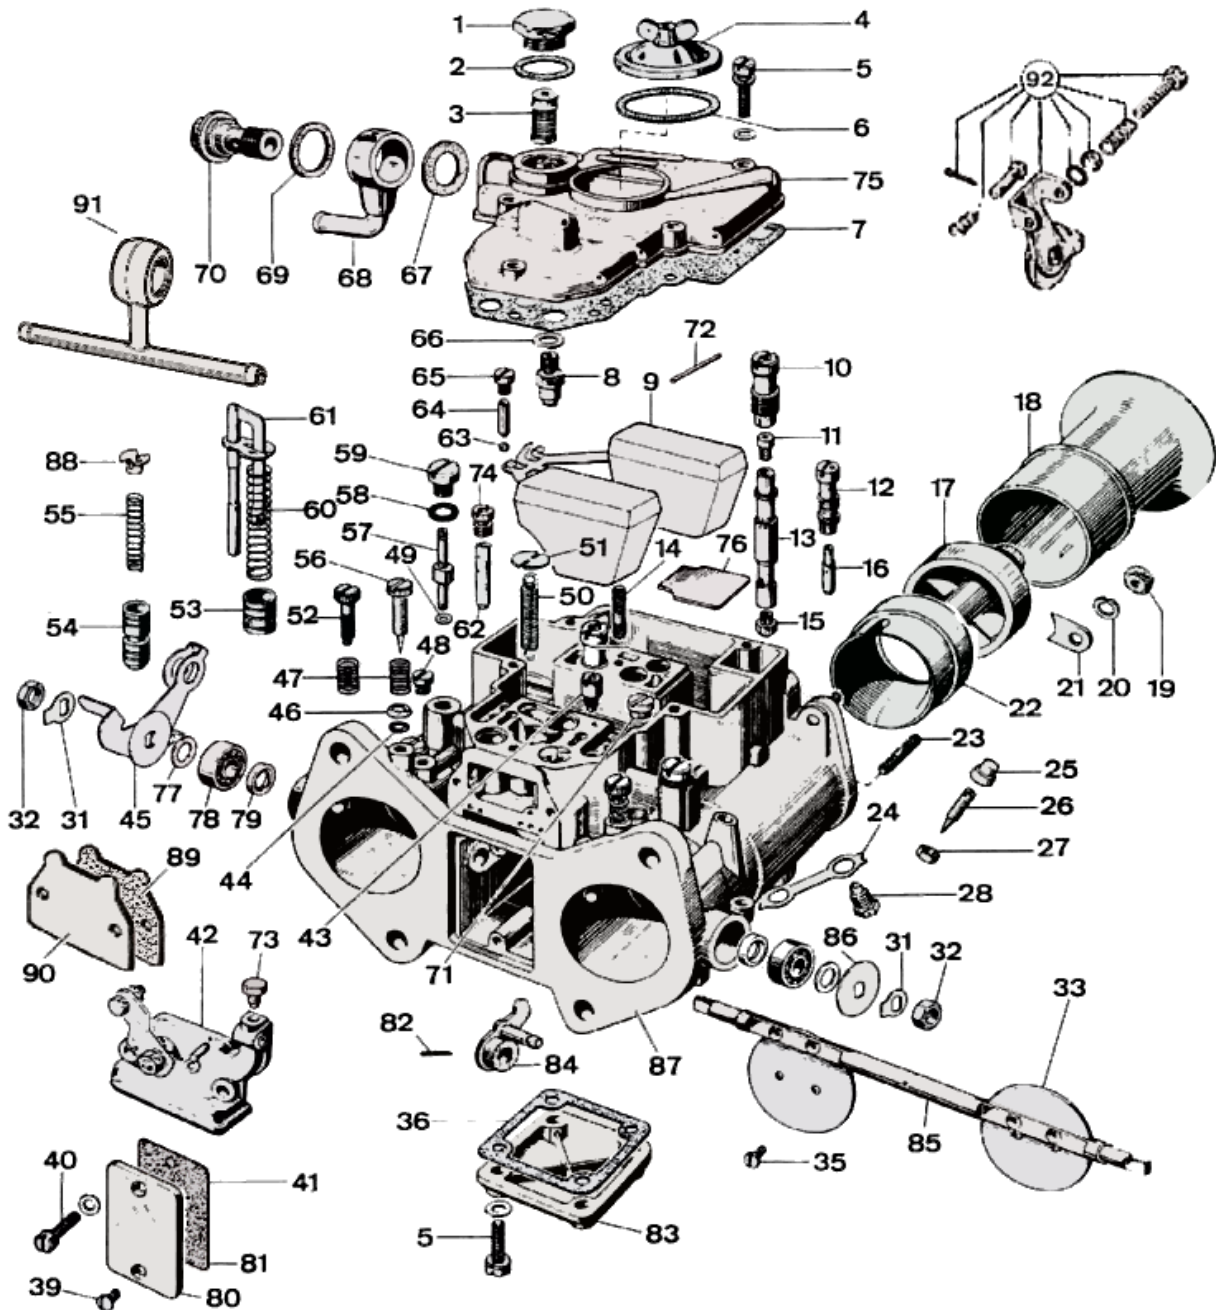

WEBER 45 DCOE 152

Exploded view

<https://www.carbparts.eu>

Los precios y la disponibilidad de los productos están sujetos a cambios

WEBER 45 DCOE 152

Lista de partes

No	Parte No	Precio	Pcs	Descripción
	92.1514.05	-	1	Repair kit
	92.0362.05	-	1	Gasket kit
1	61002.010	\$ 7	1	Filter cover
2	41530.024	-	1	Filter cover gasket
3	37022.002	\$ 5.8	1	Filter element
4	32376.003	\$ 12	1	Jet inspection cover
5	64700.001	-	9	Screw
6	41550.002	\$ 1.1	1	Jet inspection cover gasket
7	41715.011	\$ 2.6	1	Top cover gasket
8	79503.200	\$ 12.5	1	Needle valve
9	41030.034	\$ 15.2	1	Float
10	52580.001	\$ 7.3	2	Emulsion tube holder
11	77401.155	\$ 5	2	Air corrector jet
12	52585.006	\$ 8.6	2	Idle jet holder
13	61450.181	\$ 10.6	2	Emulsion tube
14	64955.007	\$ 13.3	1	Stud
15	73401.145	\$ 4.2	2	Main jet
16	74821.055	\$ 5.3	2	Idle jet
17	69602.450	\$ 35.6	2	Auxillary venturi
18	52840.001	\$ 26	2	Air horn
19	34705.004	-	4	Air horn fixing nut
20	55525.010	-	4	Spring nut
21	52150.012	\$ 1.3	4	Air horn tab
22	72116.360	\$ 14.5	2	Venturi (choke tube)
23	64955.110	-	4	Stud
24	52155.003	\$ 2.5	2	Lock Tab
25	14945.003	\$ 1.7	2	Air by-pass screw cap
26	64750.002	\$ 9.9	2	Air by-pass screw
27	34705.001	-	2	By-pass screw lock nut
28	64840.003	\$ 5.3	4	Locking screw
31	55520.004	\$ 1.1	2	Lock washer
32	34710.003	\$ 1.1	2	Throttle nut
33	64005.044	\$ 13.8	2	Throttle plate
35	64520.027	-	4	Throttle plate screw
36	41640.001	\$ 4	1	Bottom cover gasket
39	64750.009	-	2	Inspection cover fixing screw
40	64700.004	\$ 3.2	2	Choke cover fixing screw
41	41640.021	\$ 1.3	1	Pump cover gasket
42	32556.018	\$ 38.5	1	Choke cover
43	79701.040	\$ 10.4	1	Pump Exhaust Valve
44	41565.002	-	2	Idle Mixture Screw 'O' Ring
45	45048.007	\$ 13.6	1	Throttle Lever
46	58000.006	\$ 2.1	2	Idle Mixture Screw Cup Washer
47	47600.007	\$ 2.5	3	Spring
48	64590.008	\$ 9.2	2	Vacuum Take-Off Cover