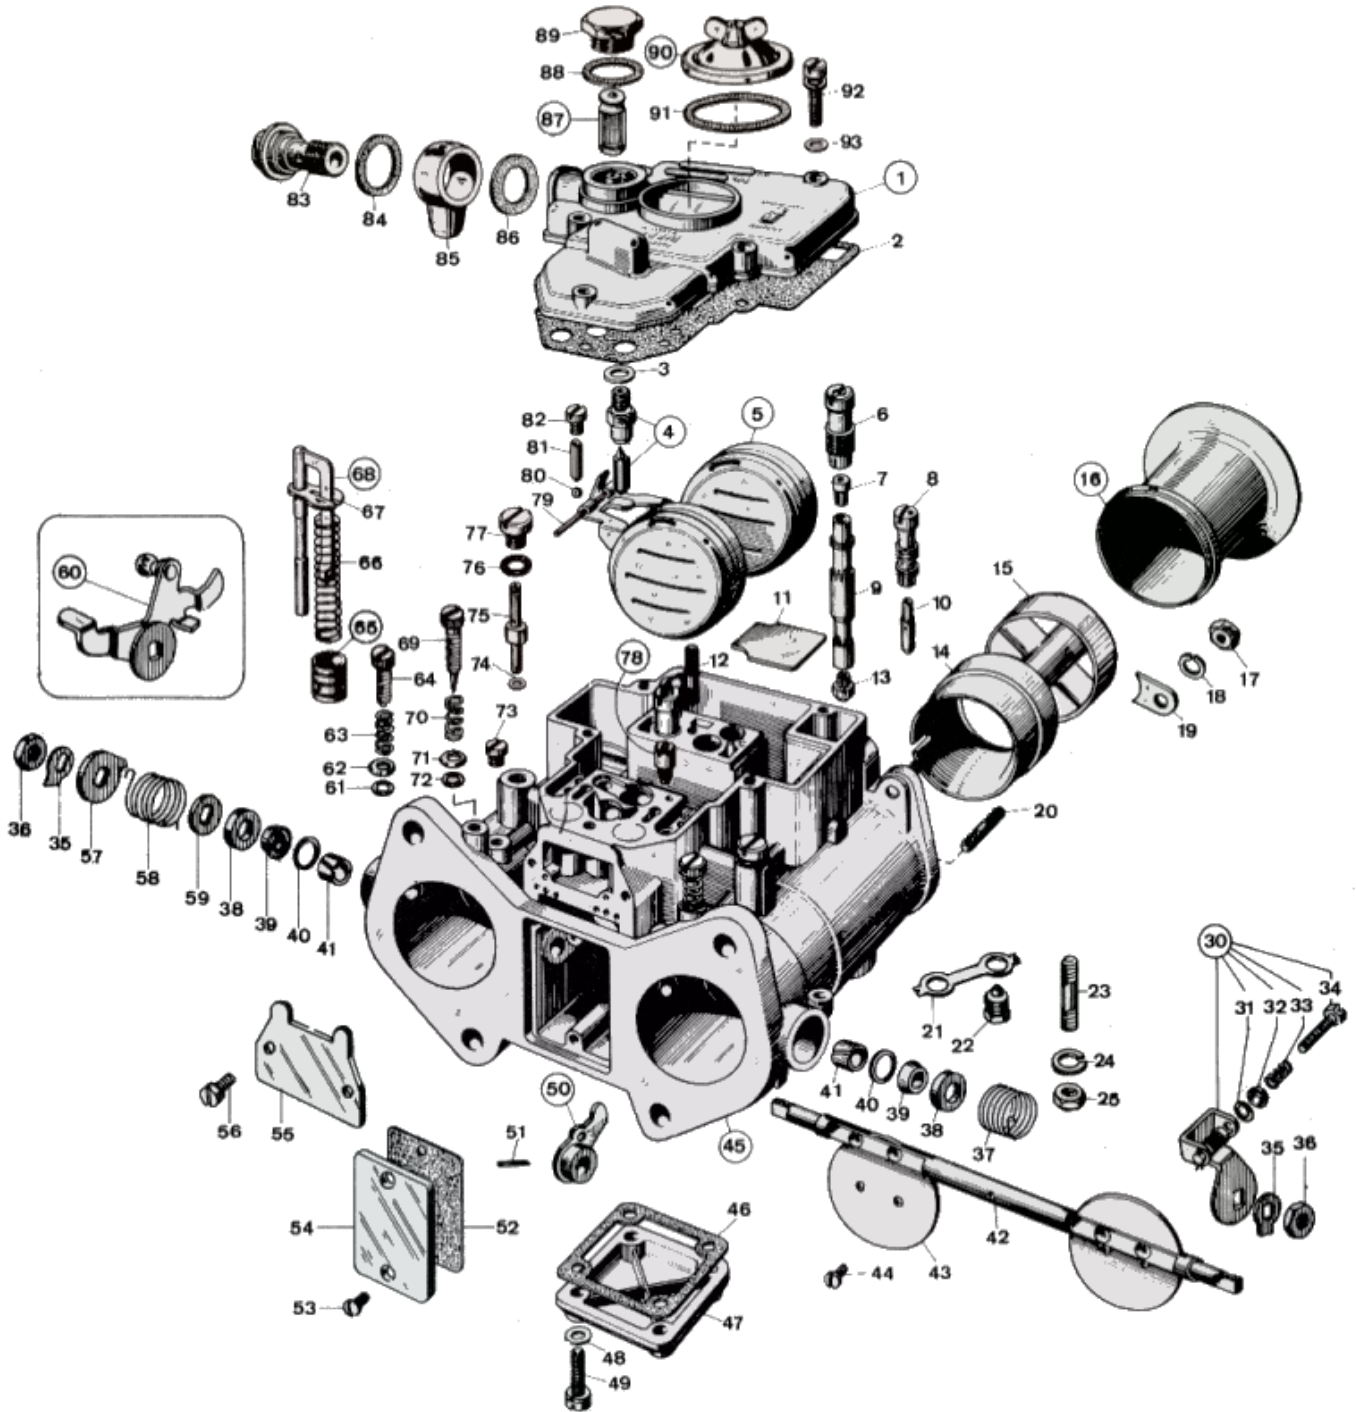

WEBER 48 DCOE 98/99 - exploded view

<https://www.carbparts.eu>

Prices and product availability are subject to change

CarbDeal
Selling carburetor parts since 2005

WEBER 48 DCOE 98/99 - Parts list

No	Part No	Price	Pcs	Description	No	Part No	Price	Pcs	Description
1	31734.130	\$ 69	1	Carburetor top cover	50	45082.009	\$ 0	1	Pump Cam
2	41715.001	\$ 5	1	Carburetor Cover Gasket	51	58445.001	\$ 0.5	1	Fixing Pin
3	83102.070	\$ 1.9	1	Needle valve gasket	52	41640.021	\$ 1	1	Pump cover gasket
4	79503.250	\$ 8.6	1	Needle Valve	53	64570.009	\$ 0.8	2	Inspection Cover Fixing Screw
5	41030.005	\$ 39.5	1	Float	54	52135.002	\$ 5	1	Inspection cover
6	52580.001	\$ 5.5	2	Emulsion Tube Holder	55	52135.008	\$ 3	1	Blanking plate
7	77401.180	\$ 2.7	2	Air Correction Jet	56	64700.013	\$ 4	2	Fixing Screw
8	52585.006	\$ 6.5	2	Idle Jet Holder	57	55555.044	\$ 0	1	Rosetta aggancio molla
9	61450.030	\$ 8	2	Emulsion Tube	58	47610.111	\$ 0	1	Throttle Return Spring
10	74821.060	\$ 3.5	2	Idle jet	59	55555.045	\$ 0	1	Washer For Shaft
11	52130.003	\$ 2	1	Plate	60	45041.145	\$ 0	1	Throtle Lever
12	64955.007	\$ 13.9	1	Inspection cover stud	61	41565.002	\$ 0.5	1	Throttle Stop Screw 'O' Ring
13	73401.180	\$ 2.7	2	Main Jet	62	58000.006	\$ 2.2	1	Throttle Stop Screw O Ring Cap
14	72117.420	\$ 22.7	2	Choke tube	63	47600.007	\$ 2.6	1	Throttle Stop Screw Spring
15	68819.450	\$ 0	2	Auxiliary venturi	64	64585.005	\$ 0	1	Throttle stop screw
16	52840.033	\$ 0	2	Air horn	65	58602.003	\$ 8.8	1	Pump plunger
17	34705.004	\$ 0.7	4	Air horn fixing nut	66	47600.068	\$ 5.5	1	Pump rod Spring
18	55525.002	\$ 0	4	Spring Washer	67	52140.004	\$ 3.1	1	Pump Screen retainer
19	52150.037	\$ 0	4	Air Horn Fixing Tab	68	10410.015	\$ 9	1	Pump Rod
20	64955.101	\$ 15	4	Stud	69	64750.003	\$ 3	2	Idle mixture screw
21	52155.003	\$ 1.9	2	Lock Tab	70	47600.007	\$ 2.6	2	Idle Mixture Screw Spring
22	64840.003	\$ 4	4	Choke Fixing Screw	71	58000.006	\$ 2.2	2	Mixture Screw O Ring Cap
23	64955.104	\$ 0	1	Support Bracket Stud	72	41565.002	\$ 0.5	2	Idle Mixture Screw 'O' Ring
24	55525.002	\$ 0	1	Spring Washer	73	61015.002	\$ 6	2	Progression Hole Plug
25	34705.004	\$ 0.7	1	Support Bracket Fixing Nut	74	41535.021	\$ 1.3	2	Pump Jet Gasket
30	45041.147	\$ 0	1	Throttle Lever Assembly Includes	75	76801.045	\$ 5.8	2	Pump jet
31	41565.002	\$ 0.5	1	O-Ring For Idle Jet Holder	76	41565.009	\$ 0.7	2	Pump Jet Cover O ring
32	58000.006	\$ 2.2	1	Throttle Stop Screw O Ring Cap	77	61015.008	\$ 9	2	Pump jet cover
33	47600.094	\$ 2.6	1	— Spring	78	79701.100	\$ 18.7	1	Pump Exhaust Valve
34	64625.015	\$ 6.6	1	— Screw	79	52000.001	\$ 1.9	1	Float pin
35	55520.004	\$ 1.2	2	Throttle Shaft Lock Washer	80	58300.003	\$ 2.5	2	Pump Demand Valve Ball
36	34715.017	\$ 1.2	2	Throttle Spindle Nut	81	52730.001	\$ 3.9	2	Pump Demand Valve Weight
37	47610.110	\$ 0	1	Lever return spring	82	61015.006	\$ 3.9	2	Pump Demand Valve Cover
38	55555.046	\$ 0	2	Washer For Shaft	83	12715.008	\$ 9	1	Fuel Union Bolt
39	41575.010	\$ 3.7	2	Bushing	84	41530.024	\$ 0.3	1	Outer Fuel Union Gasket
40	55510.087	\$ 0	2	Rosetta per piastrina alberino	85	10354.001	\$ 0	1	Fuel Banjo
41	52130.011	\$ 6.8	2	Piastrina di supporto per alberino	86	41530.031	\$ 0.3	1	Fuel Union Gasket
42	10005.432	\$ 110	1	Throttle Shaft	87	37022.002	\$ 4.4	1	Filter element
43	64005.108	\$ 22.9	2	Throttle Plate	88	41530.024	\$ 0.3	1	Fuel Filter Gasket
44	64570.006	\$ 2.5	4	Throttle Plate Screw	89	61002.010	\$ 7.4	1	Fuel Filter Cover
45	-	\$ 0	1	Carburetor Body	90	32376.003	\$ 9.5	1	Jet inspection cover
46	41640.001	\$ 3	1	Bottom cover gasket	91	41550.002	\$ 3	1	Jet inspection cover gasket
47	32374.008	\$ 14	1	Bottom Bowl Cover	92	64700.001	\$ 0.6	5	Carb Cover Fixing Screw
48	55510.034	\$ 0.5	4	Spring Washer	93		\$ 0	5	Cover screw washer
49	64700.001	\$ 0.6	4	Carb Cover Fixing Screw					