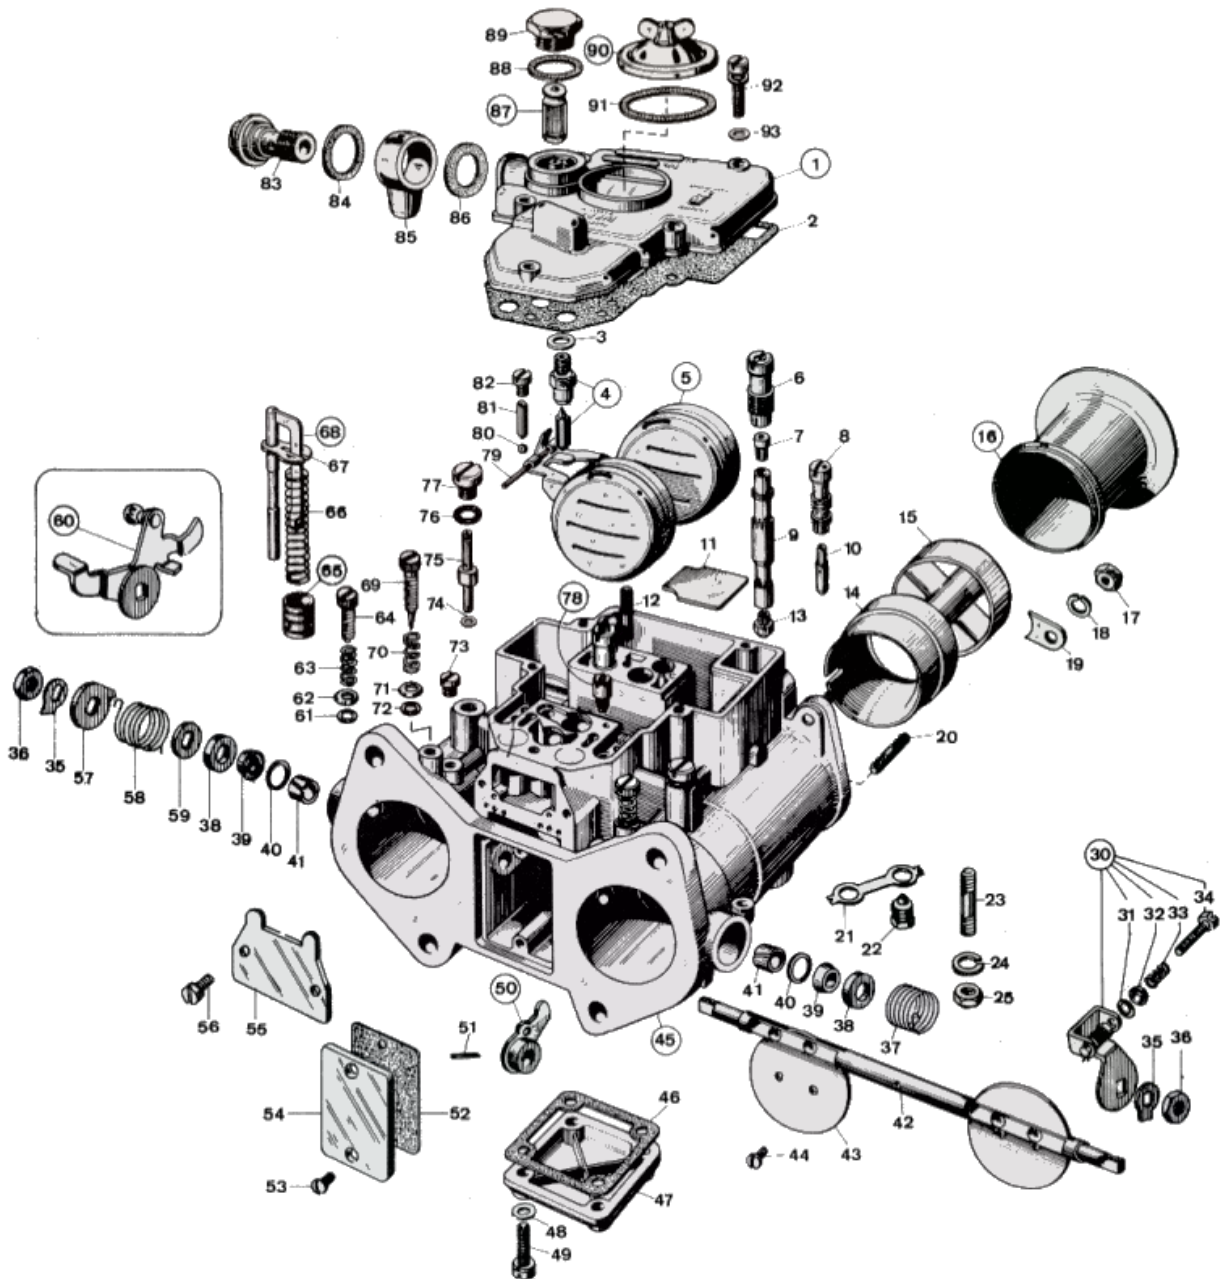

WEBER 48 DCOE 98/99

Exploded view

<https://www.carbparts.eu>

Prices and product availability are subject to change

WEBER 48 DCOE 98/99

List of parts

No	Part No	Price	Pcs	Description
1	31734.130	\$ 82.1	1	Carburetor top cover
2	41715.001	\$ 6.6	1	Carburettor Cover Gasket
3	83102.070	\$ 0.3	1	Needle valve gasket
4	79503.250	\$ 11.3	1	Needle Valve
5	41030.005	\$ 33	1	Float
6	52580.001	\$ 7.3	2	Emulsion Tube Holder
7	77401.180	\$ 3.8	2	Air Correction Jet
8	52585.006	\$ 8.6	2	Idle Jet Holder
9	61450.030	\$ 10.6	2	Emulsion Tube
10	74821.060	\$ 4.8	2	Idle jet
11	52130.003	\$ 2.6	1	Plate
12	64955.007	\$ 12.8	1	Inspection cover stud
13	73401.180	\$ 3.8	2	Main Jet
14	72117.420	\$ 19.8	2	Choke tube
15	68819.450	\$ 0	2	Auxiliary venturi
16	52840.033	\$ 0	2	Air horn
17	34705.004	\$ 0.7	4	Air horn fixing nut
18	55525.002	\$ 0	4	Spring Washer
19	52150.037	\$ 0	4	Air Horn Fixing Tab
20	64955.101	\$ 19.8	4	Stud
21	52155.003	\$ 2.5	2	Lock Tab
22	64840.003	\$ 5.3	4	Choke Fixing Screw
23	64955.104	\$ 0	1	Support Bracket Stud
24	55525.002	\$ 0	1	Spring Washer
25	34705.004	\$ 0.7	1	Support Bracket Fixing Nut
30	45041.147	\$ 0	1	Throttle Lever Assembly Includes
31	41565.002	\$ 0.4	1	O-Ring For Idle Jet Holder
32	58000.006	\$ 2.1	1	Throttle Stop Screw O Ring Cap
33	47600.094	\$ 2.5	1	— Spring
34	64625.015	\$ 6.2	1	— Screw
35	55520.004	\$ 1.1	2	Throttle Shaft Lock Washer
36	34715.017	\$ 1.1	2	Throttle Spindle Nut
37	47610.110	\$ 0	1	Lever return spring
38	55555.046	\$ 0	2	Washer For Shaft
39	41575.010	\$ 5.7	2	Bushing
40	55510.087	\$ 0	2	Rosetta per piastrina alberino
41	52130.011	\$ 6.2	2	Piastrina di supporto per alberino
42	10005.432	\$ 101	1	Throttle Shaft
43	64005.108	\$ 13.2	2	Throttle Plate
44	64570.006	\$ 3.3	4	Throttle Plate Screw
45	-	\$ 0	1	Carburetor Body
46	41640.001	\$ 4	1	Bottom cover gasket
47	32374.008	\$ 18.7	1	Bottom Bowl Cover
48	55510.034	\$ 0.4	4	Spring Washer
49	64700.001	\$ 0.6	4	Carb Cover Fixing Screw