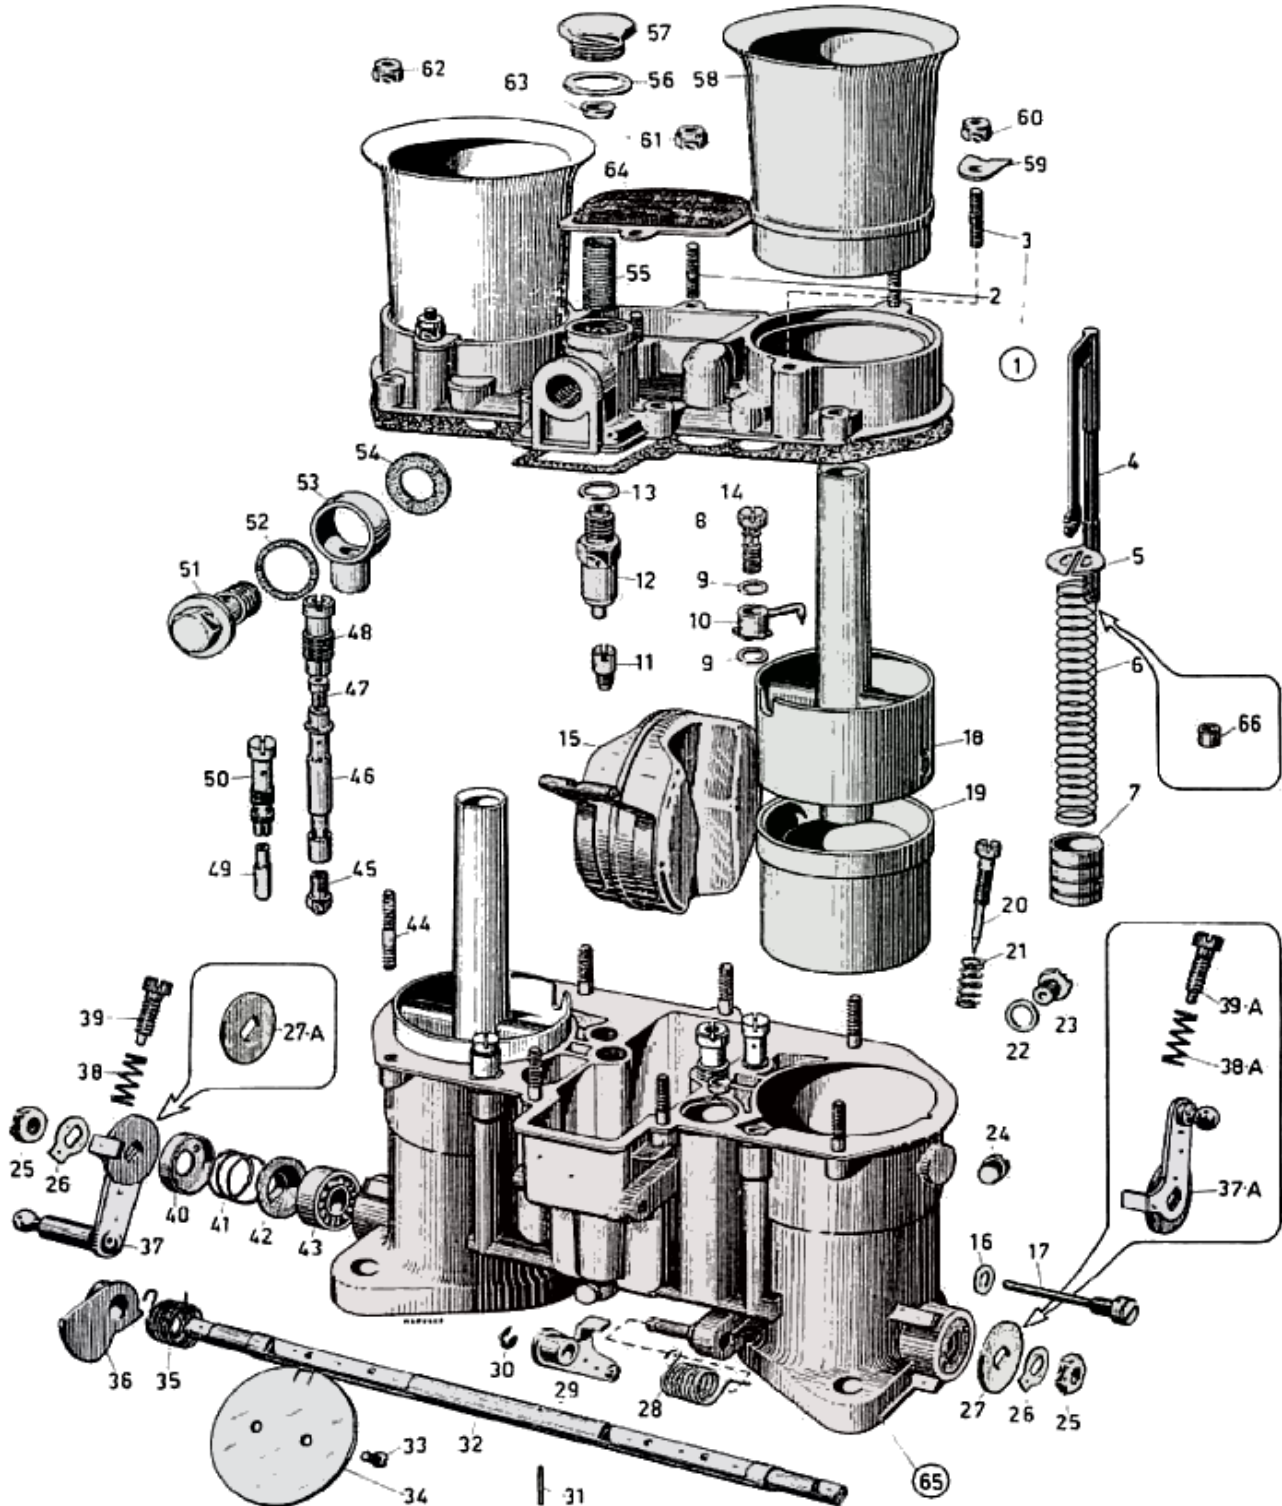

WEBER 48 IDA - exploded view

<https://www.carbparts.eu>

Prices and product availability are subject to change

CarbDeal
Selling carburetor parts since 2005

WEBER 48 IDA - Parts list

No	Part No	Price	Pcs	Description	No	Part No	Price	Pcs	Description
	92.1050.05	$ 0	1	Repair Kit	33	64570.006	$ 2.5	4	Throttle Shaft Screws
	92.0034.05	$ 0	1	Gasket Set	34	64005.091	$ 35.6	2	Throttle Valves
1	31716.056	$ 0	1	Carburetor Top Cover	35	47610.067	$ 6.6	1	Throttle Return Spring
2	64955.009	$ 5.4	2	Stud	36	14852.001	$ 0	1	Cam
3	64955.003	$ 0	4	Stud	37	45034.066	$ 0	1	Throttle Lever
4	10410.021	$ 24	1	Pump Rod	38	47600.007	$ 2.6	1	Throttle Stop Screw Spring
5	52140.007	$ 7.4	1	Spring Retaining Clip	39	64590.002	$ 10.9	1	Throttle Stop Screw
6	47600.103	$ 1.9	1	Pump Spring	40	48000.007	$ 0	2	Compression Spring Cover
7	58602.005	$ 12.9	1	Pump Plunger	41	47600.063	$ 2.2	2	Compression Spring
8	64290.003	$ 29.9	2	Pump Demand Valve	42	41570.001	$ 1.2	2	Dust Cap
9	41530.012	$ 0	4	Pump Jet 'O' Ring	43	32650.001	$ 3.9	2	Roller Bearing
10	76402.050	$ 38.5	2	Pump Jet	44	64955.012	$ 0	7	Stud
11	79701.000	$ 10.4	1	Pump Exhaust Valve	45	73401.135	$ 2.7	2	Main Jet
12	79504.200	$ 21.3	1	Needle Valve	46	61450.091	$ 8	2	Emulsion Tube
13	41530.032	$ 0	1	Needle Valve 'O' Ring	47	77401.120	$ 6.8	2	Air Corrector Jet
14	41705.021	$ 5	1	Top Cover Gasket	48	52580.001	$ 5.5	2	Emulsion Tube Holder
15	41015.007	$ 24	1	Float	49	74823.070	$ 0	2	Idle Jet
16	41530.017	$ 0	1	O' Ring	50	77903.120	$ 27.6	2	Idle Jet Holder
17	64900.012	$ 25.4	1	Float Spindle	51	12715.008	$ 9	1	Fuel Rail Bolt
18	69009.450	$ 68.7	2	Auxiliary Venturi	52	41530.024	$ 0.3	1	Gasket
19	72128.370	$ 0	2	Venturi (Choke Tube)	53	10354.001	$ 0	1	Fuel Banjo
20	64750.007	$ 18.9	2	Idle Mixture Screw	54	41530.031	$ 0.3	1	Gasket
21	47600.007	$ 2.6	2	Idle Mixture Screw Spring	55	37020.005	$ 4.4	1	Fuel Filter Element
22	41530.008	$ 0	1	O' ring	56	41530.024	$ 0.3	1	Fuel Filter Cover Gasket
23	61002.006	$ 3.5	1	Threaded Cover	57	61002.010	$ 7.4	1	Fuel Filter Cover
24	61015.001	$ 11.2	2	Progression Hole Inspection Cvr	58	52840.027	$ 79.1	2	Air Horn
25	34710.003	$ 1.2	2	Throttle Shaft Nut	59	52150.015	$ 1.3	4	Air Horn Fixing Tab
26	55520.004	$ 1.2	2	Lock Washer	60	34725.003	$ 2.1	4	Air Horn Fixing Tab Nut
27	55555.010	$ 2	1	Washer	61	34725.003	$ 2.1	2	Gauze Cover Nut
28	47610.066	$ 6.6	1	Throttle Return Spring	62	34725.003	$ 2.1	7	Carburetor Top Cover Nut
29	45034.074	$ 70.7	1	Pump Lever	63	12775.026	$ 3.5	1	Filter Locating Ring
30	10140.502	$ 2.5	1	Spring Washer	64	37012.004	$ 41.5	1	Gauze Cover
31	58445.001	$ 0.5	1	Pin	65		$ 0	1	Carburetor boy
32	10005.425	$ 52.2	1	Throttle Shaft	66	12750.077	$ 0	1	Pump Rod Bush

<https://www.carbparts.eu>

Prices and product availability are subject to change