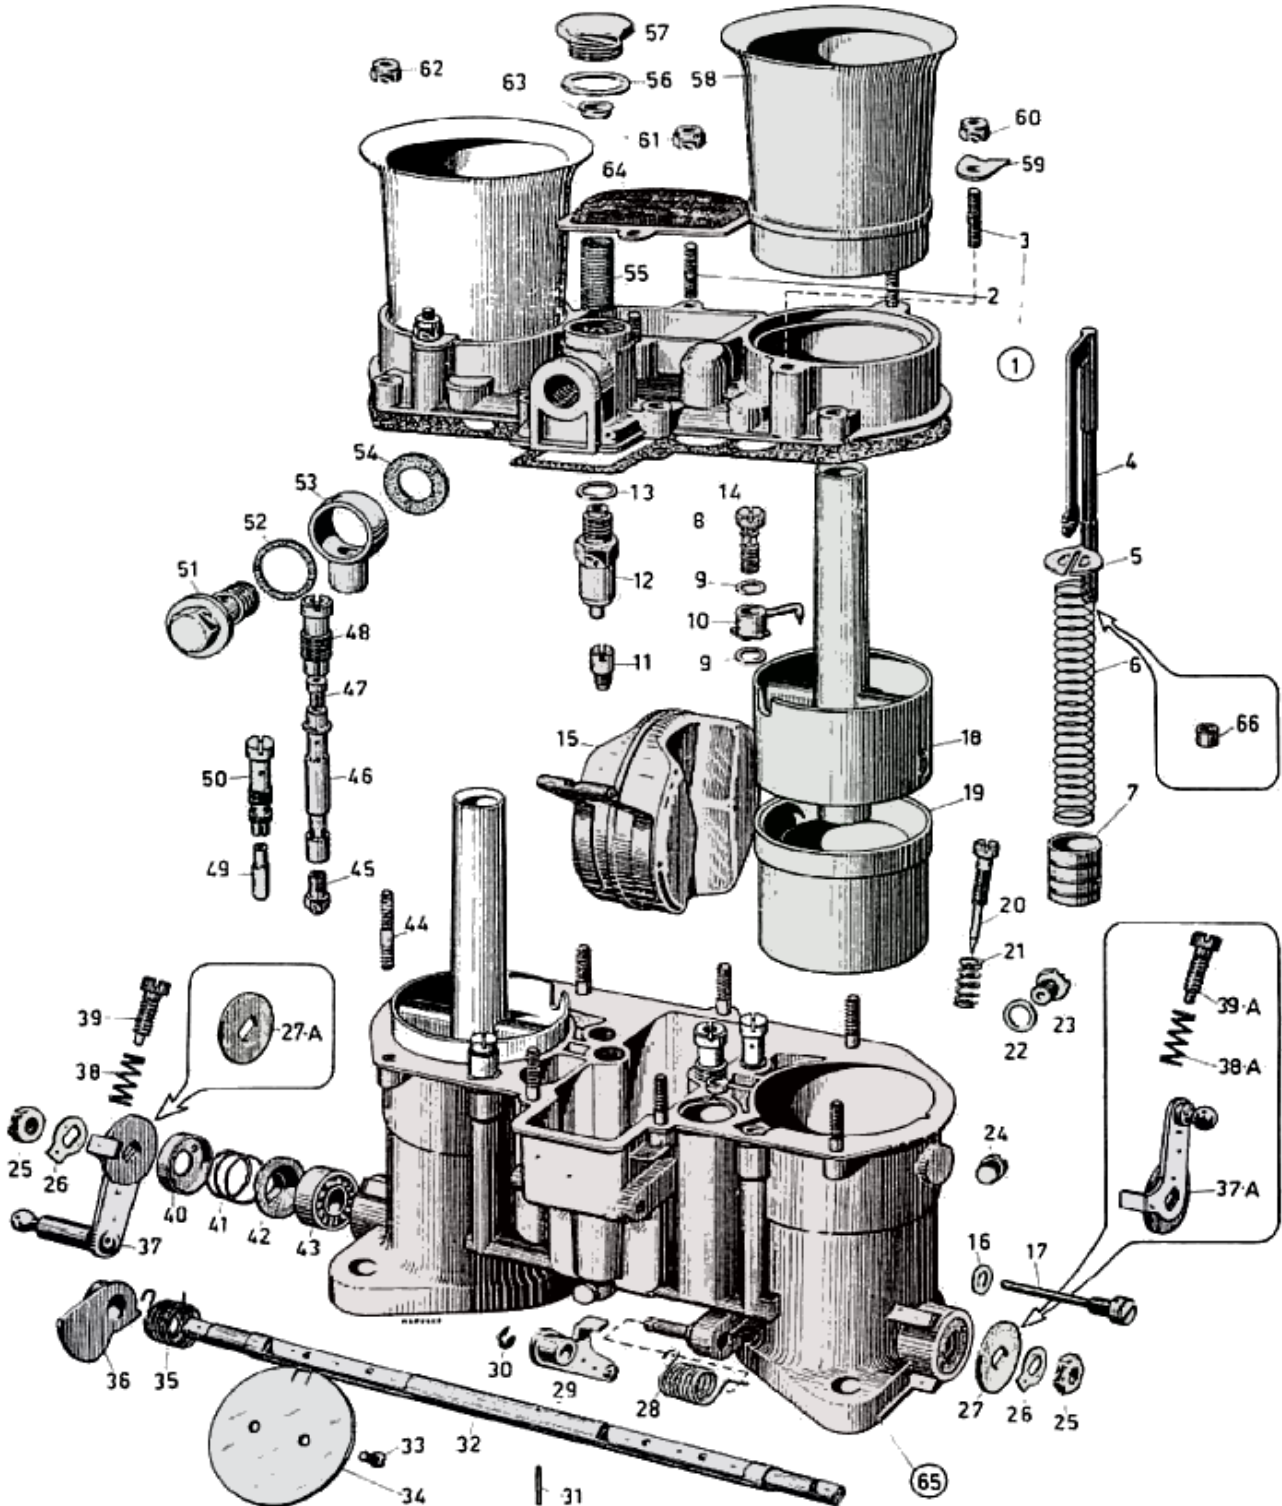

WEBER 48 IDA - exploded view

<https://www.carbparts.eu>

Prices and product availability are subject to change

CarbDeal

Selling carburetor parts since 2005

WEBER 48 IDA - Parts list

No	Part No	Price	Pcs	Description	No	Part No	Price	Pcs	Description
	92.1050.05	\$ 0	1	Repair Kit	33	64570.006	\$ 2.5	4	Throttle Shaft Screws
	92.0034.05	\$ 0	1	Gasket Set	34	64005.091	\$ 19.5	2	Throttle Valves
1	31716.056	\$ 0	1	Carburetor Top Cover	35	47610.067	\$ 3.6	1	Throttle Return Spring
2	64955.009	\$ 3	2	Stud	36	14852.001	\$ 0	1	Cam
3	64955.003	\$ 0	4	Stud	37	45034.066	\$ 0	1	Throttle Lever
4	10410.021	\$ 24	1	Pump Rod	38	47600.007	\$ 2.3	1	Throttle Stop Screw Spring
5	52140.007	\$ 4	1	Spring Retaining Clip	39	64590.002	\$ 6	1	Throttle Stop Screw
6	47600.103	\$ 1.9	1	Pump Spring	40	48000.007	\$ 0	2	Compression Spring Cover
7	58602.005	\$ 11.6	1	Pump Plunger	41	47600.063	\$ 1.9	2	Compression Spring
8	64290.003	\$ 16.4	2	Pump Demand Valve	42	41570.001	\$ 1	2	Dust Cap
9	41530.012	\$ 0	4	Pump Jet 'O' Ring	43	32650.001	\$ 3.9	2	Roller Bearing
10	76402.050	\$ 21.1	2	Pump Jet	44	64955.012	\$ 0	7	Stud
11	79701.000	\$ 9	1	Pump Exhaust Valve	45	73401.135	\$ 2.4	2	Main Jet
12	79504.200	\$ 18.5	1	Needle Valve	46	61450.091	\$ 8	2	Emulsion Tube
13	41530.032	\$ 0	1	Needle Valve 'O' Ring	47	77401.120	\$ 3.7	2	Air Corrector Jet
14	41705.021	\$ 5	1	Top Cover Gasket	48	52580.001	\$ 5.5	2	Emulsion Tube Holder
15	41015.007	\$ 24	1	Float	49	74823.070	\$ 0	2	Idle Jet
16	41530.017	\$ 0	1	O' Ring	50	77903.120	\$ 15.1	2	Idle Jet Holder
17	64900.012	\$ 13.9	1	Float Spindle	51	12715.008	\$ 9	1	Fuel Rail Bolt
18	69009.450	\$ 37.7	2	Auxiliary Venturi	52	41530.024	\$ 0.3	1	Gasket
19	72128.370	\$ 0	2	Venturi (Choke Tube)	53	10354.001	\$ 0	1	Fuel Banjo
20	64750.007	\$ 10.3	2	Idle Mixture Screw	54	41530.031	\$ 0.3	1	Gasket
21	47600.007	\$ 2.3	2	Idle Mixture Screw Spring	55	37020.005	\$ 5.2	1	Fuel Filter Element
22	41530.008	\$ 0	1	O' ring	56	41530.024	\$ 0.3	1	Fuel Filter Cover Gasket
23	61002.006	\$ 3.5	1	Threaded Cover	57	61002.010	\$ 6.4	1	Fuel Filter Cover
24	61015.001	\$ 6.1	2	Progression Hole Inspection Cvr	58	52840.027	\$ 43.4	2	Air Horn
25	34710.003	\$ 1	2	Throttle Shaft Nut	59	52150.015	\$ 1.2	4	Air Horn Fixing Tab
26	55520.004	\$ 1	2	Lock Washer	60	34725.003	\$ 1.2	4	Air Horn Fixing Tab Nut
27	55555.010	\$ 2	1	Washer	61	34725.003	\$ 1.2	2	Gauze Cover Nut
28	47610.066	\$ 3.6	1	Throttle Return Spring	62	34725.003	\$ 1.2	7	Carburetor Top Cover Nut
29	45034.074	\$ 38.7	1	Pump Lever	63	12775.026	\$ 1.9	1	Filter Locating Ring
30	10140.502	\$ 1.4	1	Spring Washer	64	37012.004	\$ 22.8	1	Gauze Cover
31	58445.001	\$ 0.4	1	Pin	65		\$ 0	1	Carburetor boy
32	10005.425	\$ 45.3	1	Throttle Shaft	66	12750.077	\$ 0	1	Pump Rod Bush