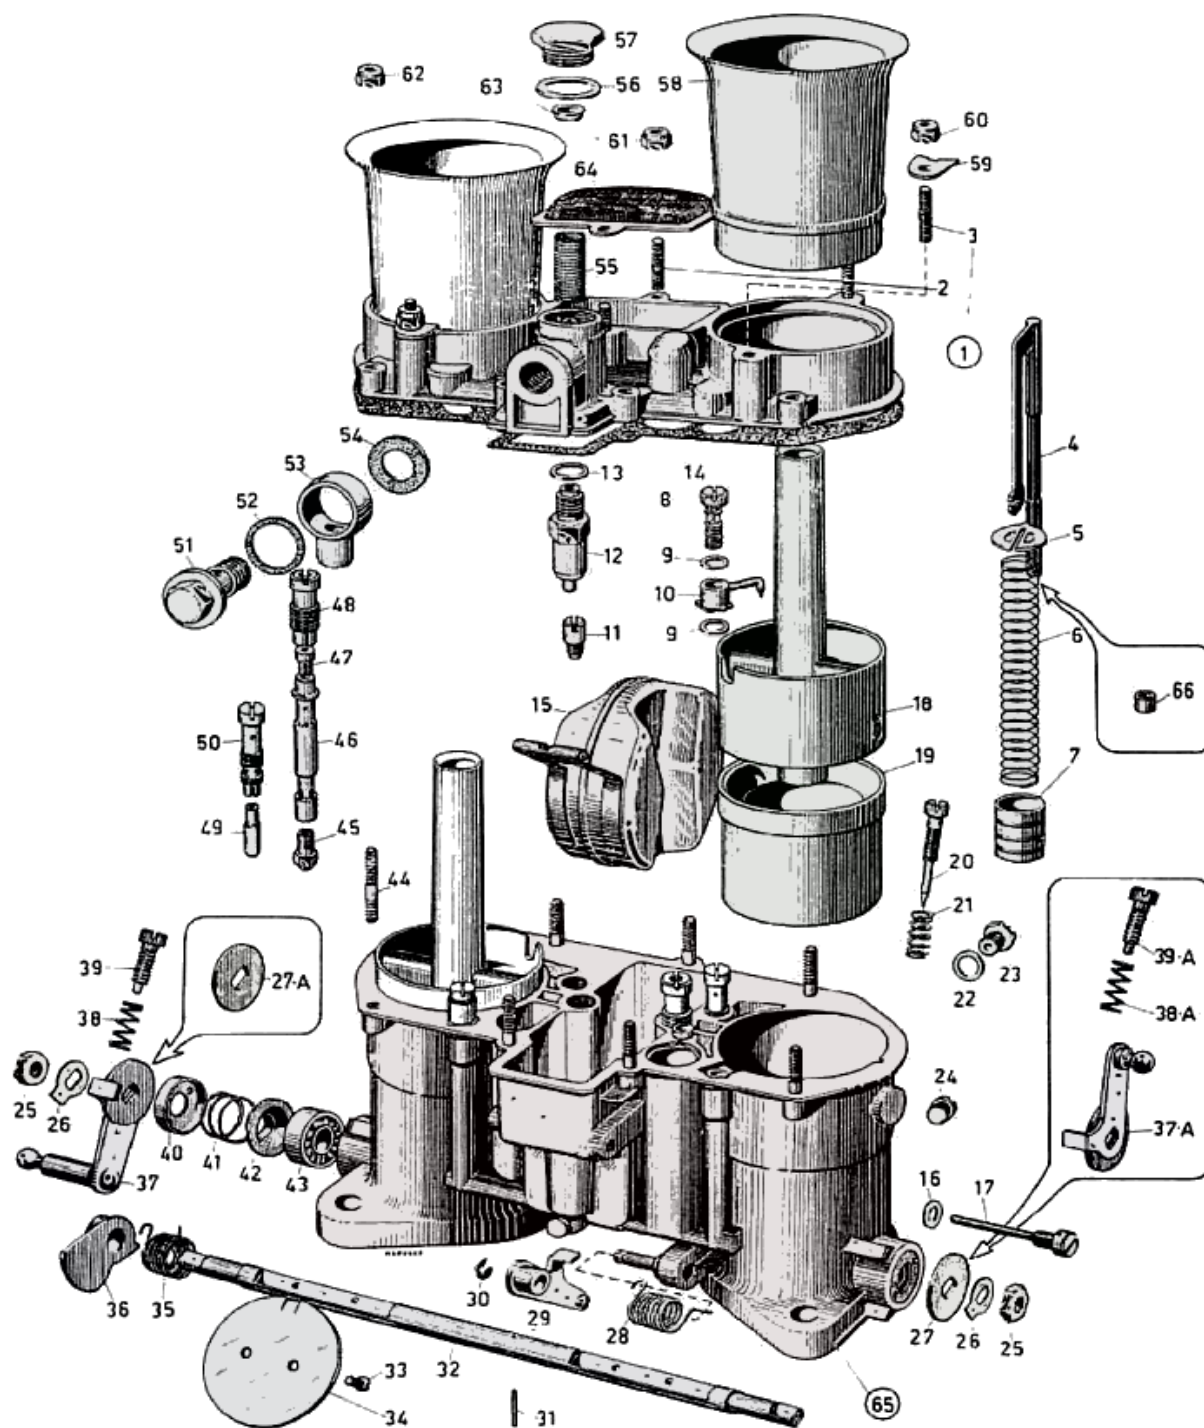

WEBER 48 IDA

Exploded view

<https://www.carbparts.eu>

Los precios y la disponibilidad de los productos están sujetos a cambios

WEBER 48 IDA

Lista de partes

No	Parte No	Precio	Pcs	Descripción
	92.0034.05	-	1	Gasket Set
	92.1050.05	-	1	Repair Kit
1	31716.056	-	1	Carburetor Top Cover
2	64955.009	$ 5.2	2	Stud
3	64955.003	-	4	Stud
4	10410.021	$ 30.1	1	Pump Rod
5	52140.007	$ 7.2	1	Spring Retaining Clip
6	47600.103	$ 2.4	1	Pump Spring
7	58602.005	$ 16.2	1	Pump Plunger
8	64290.003	$ 29.1	2	Pump Demand Valve
9	41530.012	-	4	Pump Jet 'O' Ring
10	76402.050	$ 37.5	2	Pump Jet
11	79701.000	$ 9.9	1	Pump Exhaust Valve
12	79504.200	$ 18.8	1	Needle Valve
13	41530.032	-	1	Needle Valve 'O' Ring
14	41705.021	$ 6.3	1	Top Cover Gasket
15	41015.007	$ 30.1	1	Float
16	41530.017	-	1	O' Ring
17	64900.012	$ 23.8	1	Float Spindle
18	69009.450	$ 66.8	2	Auxiliary Venturi
19	72128.370	$ 18.8	2	Venturi (Choke Tube)
20	64750.007	$ 9.1	2	Idle Mixture Screw
21	47600.007	$ 2.6	2	Idle Mixture Screw Spring
22	41530.008	-	1	O' ring
23	61002.006	$ 4.4	1	Threaded Cover
24	61015.001	$ 7.5	2	Progression Hole Inspection Cvr
25	34710.003	$ 1.1	2	Throttle Shaft Nut
26	55520.004	$ 1.1	2	Lock Washer
27	55555.010	$ 2.5	1	Washer
28	47610.066	$ 6.4	1	Throttle Return Spring
29	45034.074	$ 68.7	1	Pump Lever
30	10140.502	$ 2.4	1	Spring Washer
31	58445.001	-	1	Pin
32	10005.425	$ 51.3	1	Throttle Shaft

No	Parte No	Precio	Pcs	Descripción
33	64570.006	$ 3.1	4	Throttle Shaft Screws
34	64005.091	$ 34.6	2	Throttle Valves
35	47610.067	$ 6.4	1	Throttle Return Spring
36	14852.001	-	1	Cam
37	45034.066	-	1	Throttle Lever
38	47600.007	$ 2.6	1	Throttle Stop Screw Spring
39	64590.002	$ 2.2	1	Throttle Stop Screw
40	48000.007	$ 3.1	2	Compression Spring Cover
41	47600.063	$ 2.2	2	Compression Spring
42	41570.001	$ 1.1	2	Dust Cap
43	32650.001	$ 4.9	2	Roller Bearing
44	64955.012	-	7	Stud
45	73401.135	$ 4	2	Main Jet
46	61450.091	$ 10.1	2	Emulsion Tube
47	77401.120	$ 4.8	2	Air Corrector Jet
48	52580.001	$ 6.9	2	Emulsion Tube Holder
49	74823.070	$ 5.1	2	Idle Jet
50	77903.120	$ 8.2	2	Idle Jet Holder
51	12715.008	$ 8.6	1	Fuel Rail Bolt
52	41530.024	-	1	Gasket
53	10354.001	-	1	Fuel Banjo
54	41530.031	-	1	Gasket
55	37020.005	$ 5.9	1	Fuel Filter Element
56	41530.024	-	1	Fuel Filter Cover Gasket
57	61002.010	$ 7.3	1	Fuel Filter Cover
58	52840.027	$ 38	2	Air Horn
59	52150.015	$ 1.3	4	Air Horn Fixing Tab
60	34725.003	-	4	Air Horn Fixing Tab Nut
61	34725.003	-	2	Gauze Cover Nut
62	34725.003	-	7	Carburetor Top Cover Nut
63	12775.026	$ 3.4	1	Filter Locating Ring
64	37012.004	$ 40.4	1	Gauze Cover
65		-	1	Carburetor boy
66	12750.077	-	1	Pump Rod Bush

<https://www.carbparts.eu>

Los precios y la disponibilidad de los productos están sujetos a cambios